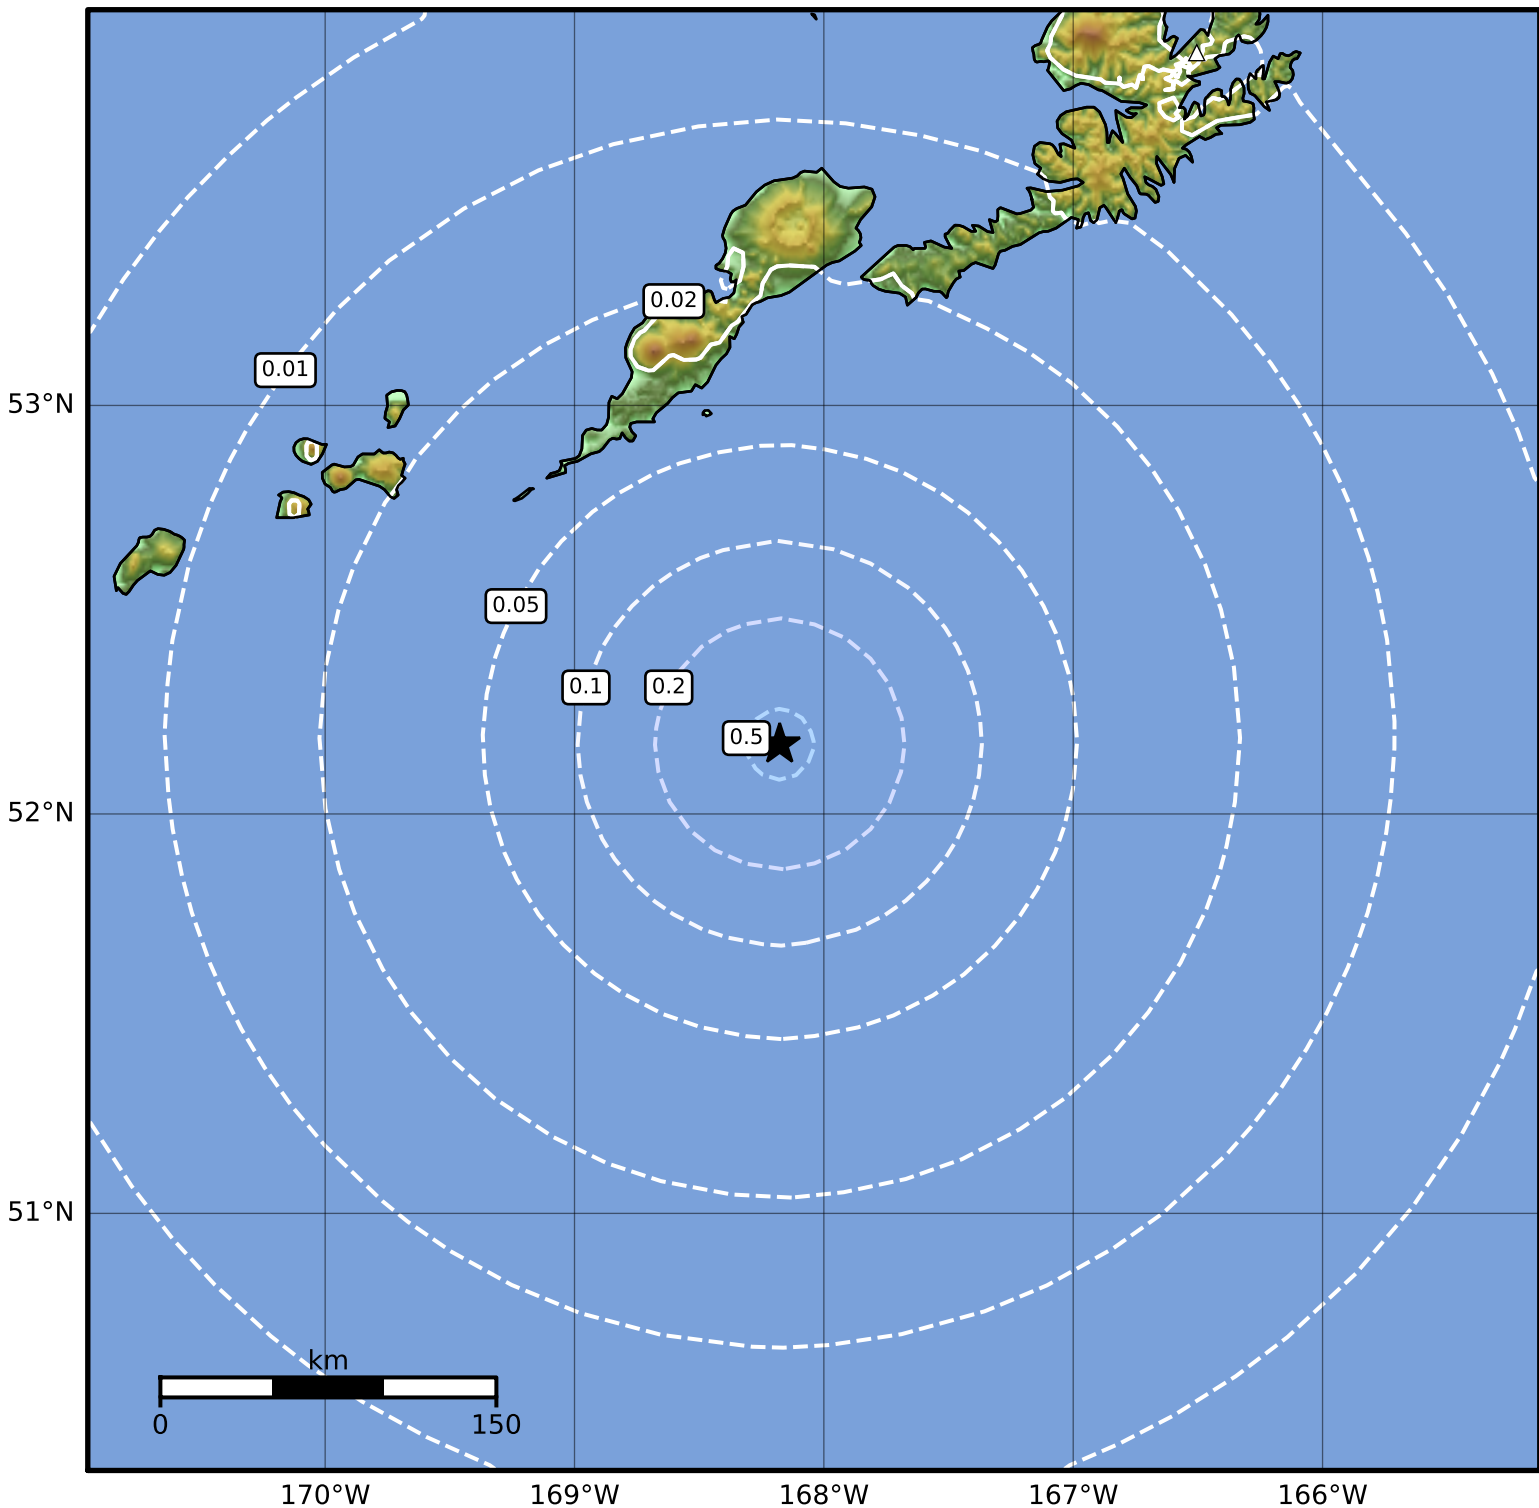

0.3 Second Peak Spectral Acceleration Map Alaska Earthquake Center
 ShakeMap: 97 km (60 miles) SSE of Nikolski
 Dec 11, 2023 20:17:43 UTC M3.8 N52.17 W168.18 Depth: 26.2km ID:ak023fuwf5y0

SA(0.3) (%g)	0.1	0.2	0.5	1	2	5	10	20	50	100	200
--------------	-----	-----	-----	---	---	---	----	----	----	-----	-----

Scale based on Worden et al. (2012)

Version 1: Processed 2023-12-12T00:54:13Z

△ Seismic Instrument ○ Reported Intensity

★ Epicenter