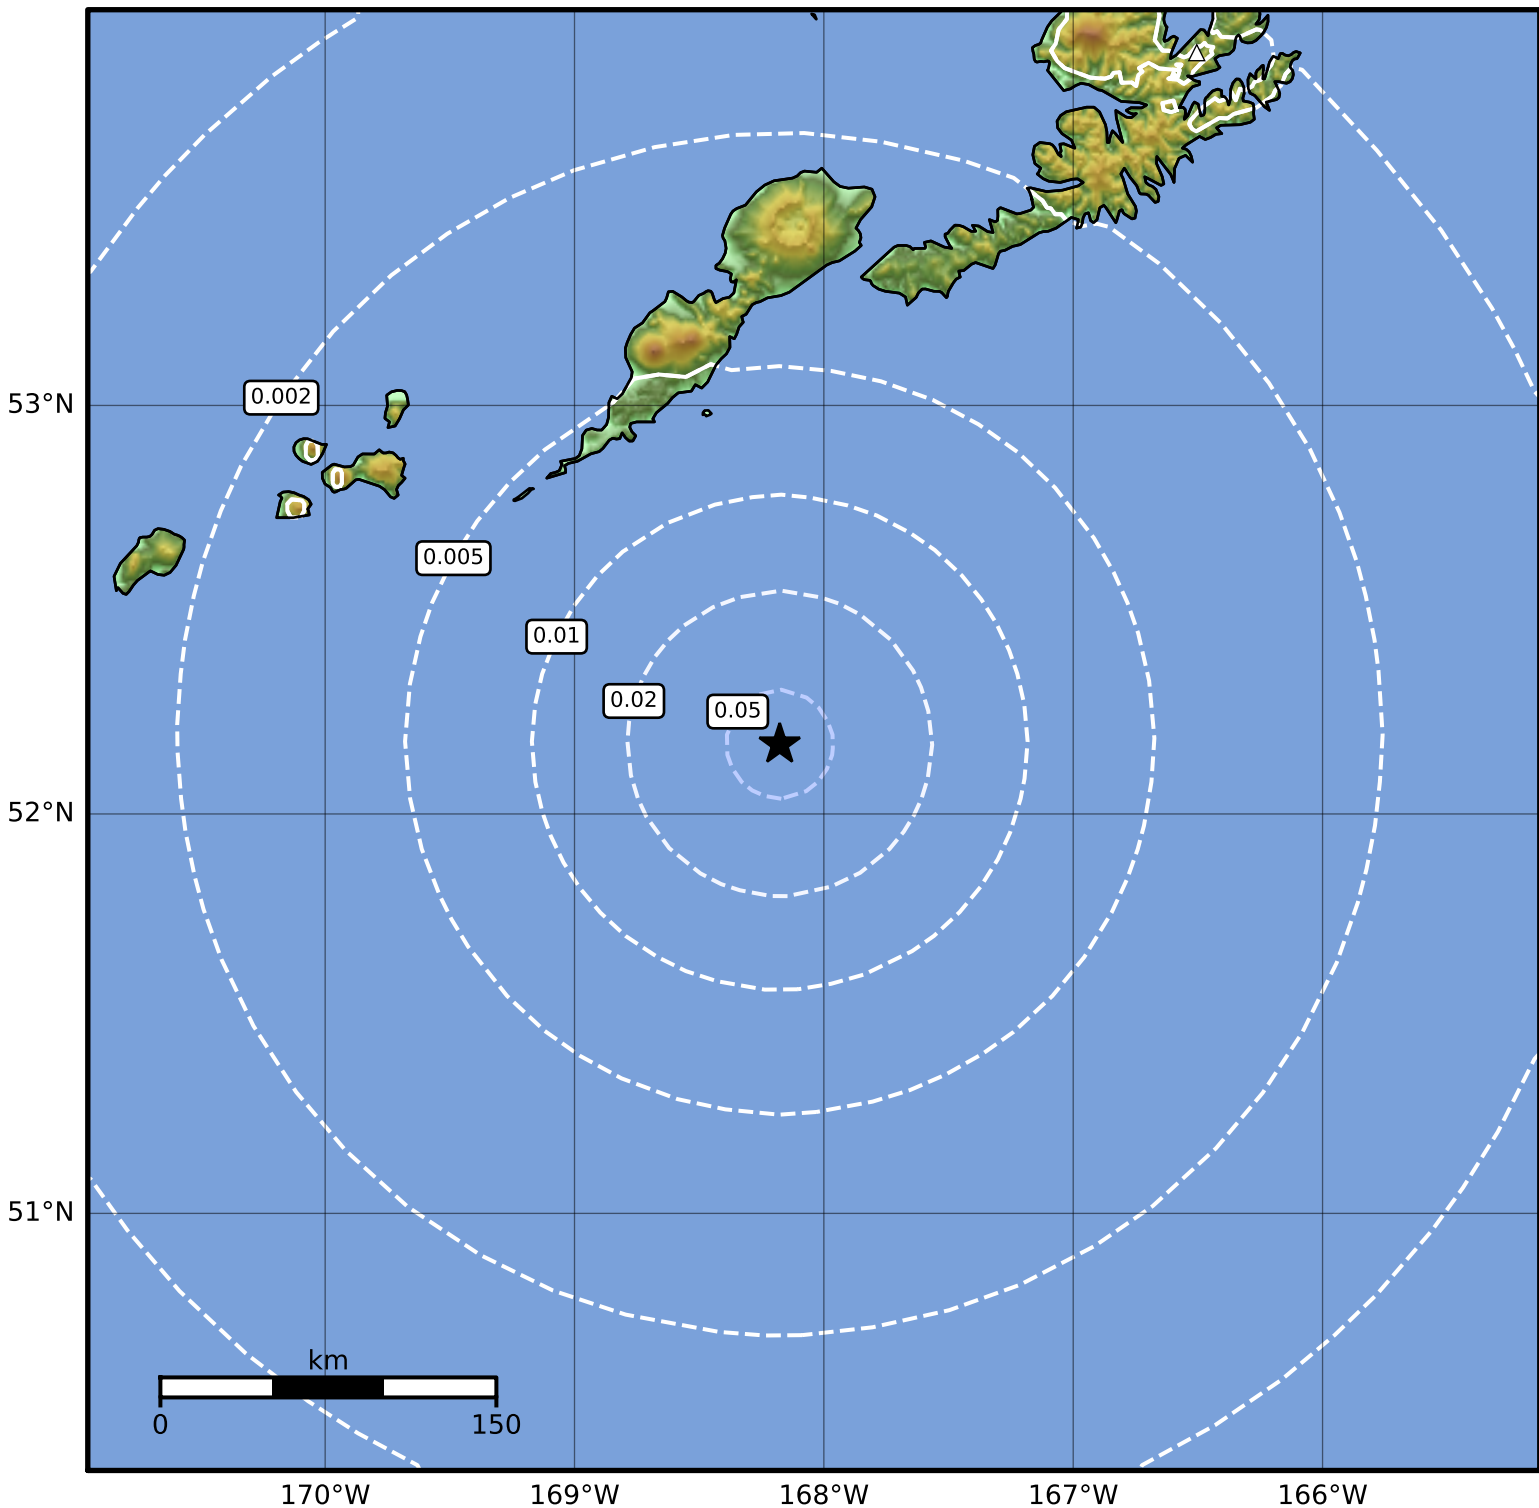

1.0 Second Peak Spectral Acceleration Map Alaska Earthquake Center
 ShakeMap: 97 km (60 miles) SSE of Nikolski
 Dec 11, 2023 20:17:43 UTC M3.8 N52.17 W168.18 Depth: 26.2km ID:ak023fuwf5y0

SA(1.0) (%g)	0.1	0.2	0.5	1	2	5	10	20	50	100	200
--------------	-----	-----	-----	---	---	---	----	----	----	-----	-----

Scale based on Worden et al. (2012)

Version 1: Processed 2023-12-12T00:54:13Z

△ Seismic Instrument ○ Reported Intensity

★ Epicenter