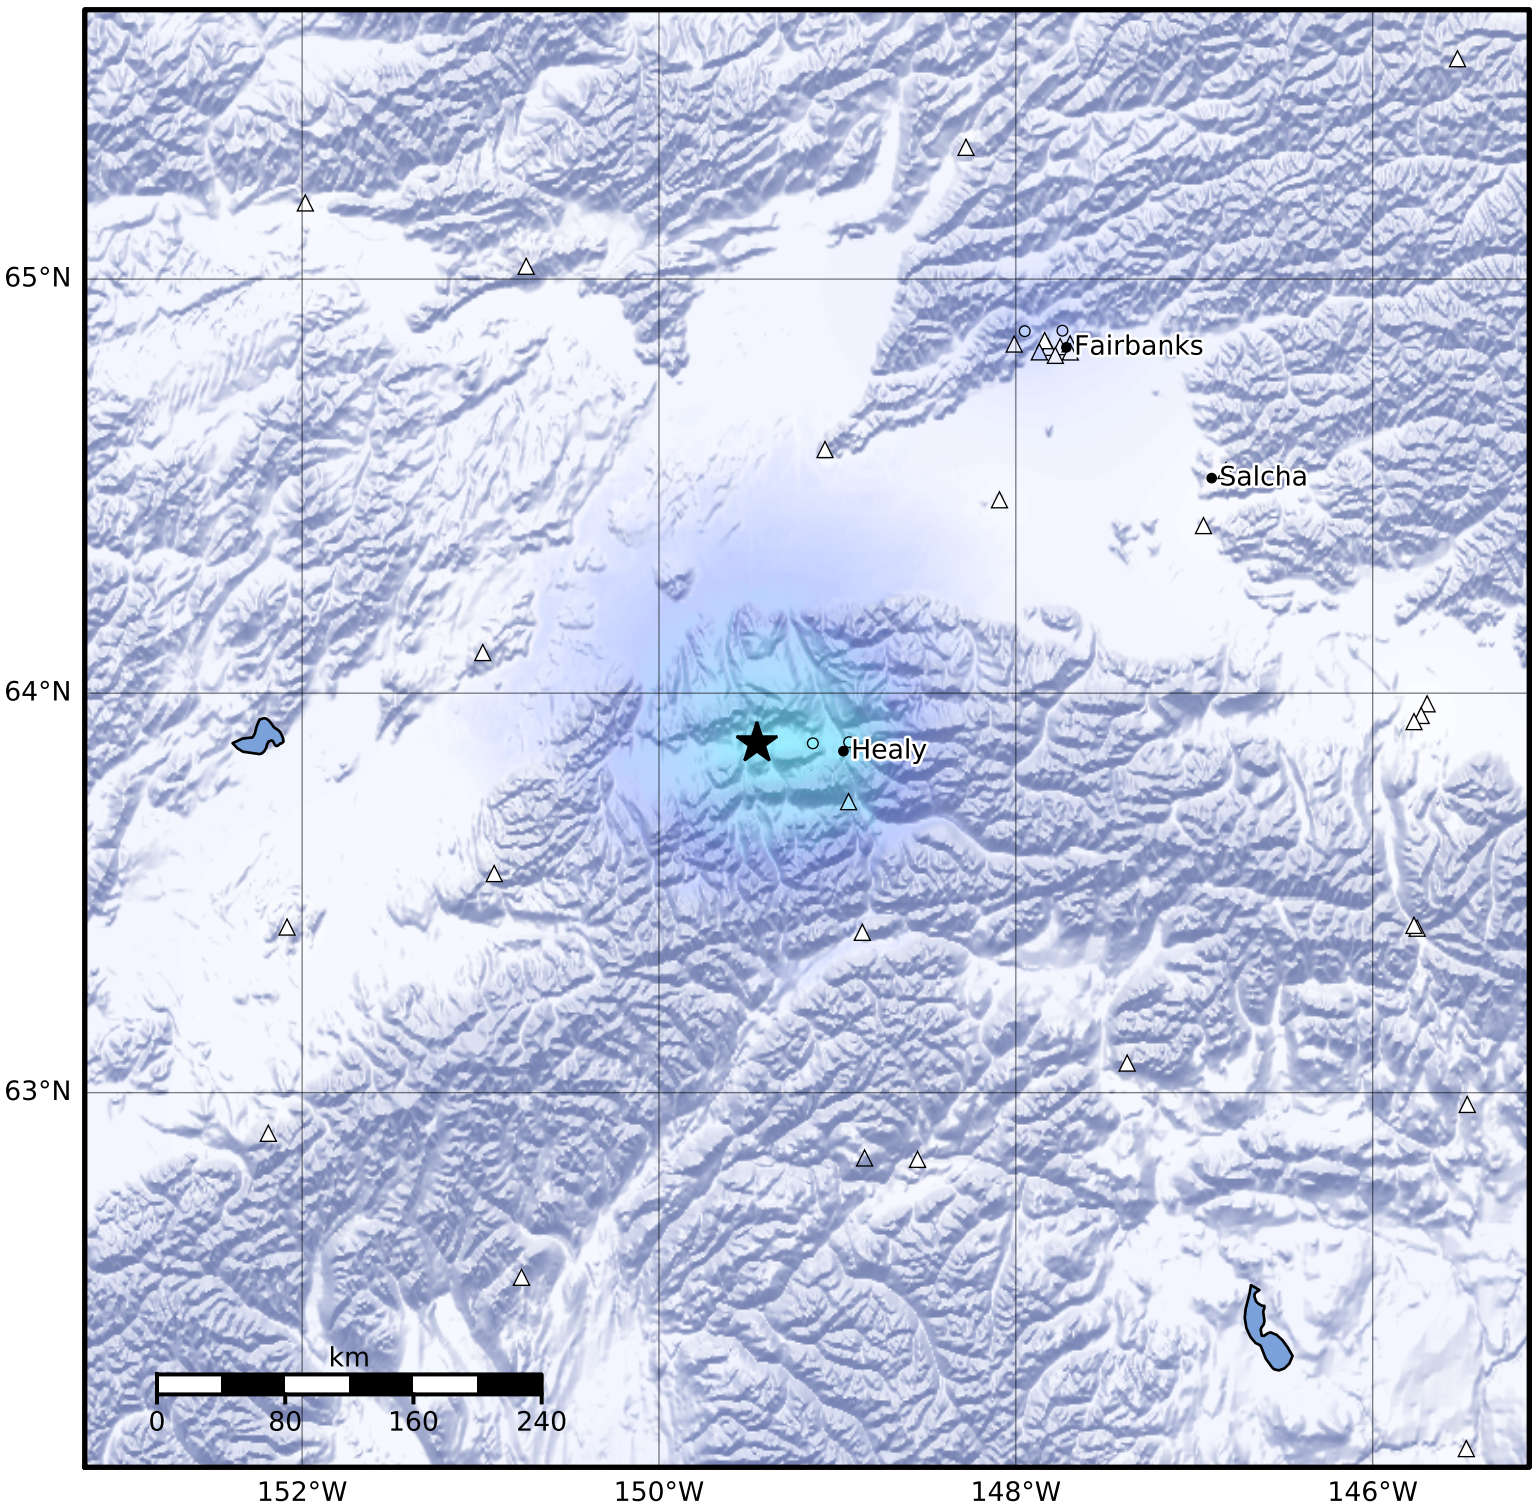

Macroseismic Intensity Map Alaska Earthquake Center
 ShakeMap: 24 km (15 miles) W of Healy
 Dec 12, 2023 15:13:26 UTC M3.5 N63.88 W149.45 Depth: 11.3km ID:ak023fwgyf9b

SHAKING	Not felt	Weak	Light	Moderate	Strong	Very strong	Severe	Violent	Extreme
DAMAGE	None	None	None	Very light	Light	Moderate	Moderate/heavy	Heavy	Very heavy
PGA(%g)	<0.0464	0.297	2.76	6.2	11.5	21.5	40.1	74.7	>139
PGV(cm/s)	<0.0215	0.135	1.41	4.65	9.64	20	41.4	85.8	>178
INTENSITY	I	II-III	IV	V	VI	VII	VIII	IX	X+

Scale based on Worden et al. (2012)

Version 2: Processed 2023-12-12T21:04:48Z

△ Seismic Instrument ○ Reported Intensity

★ Epicenter