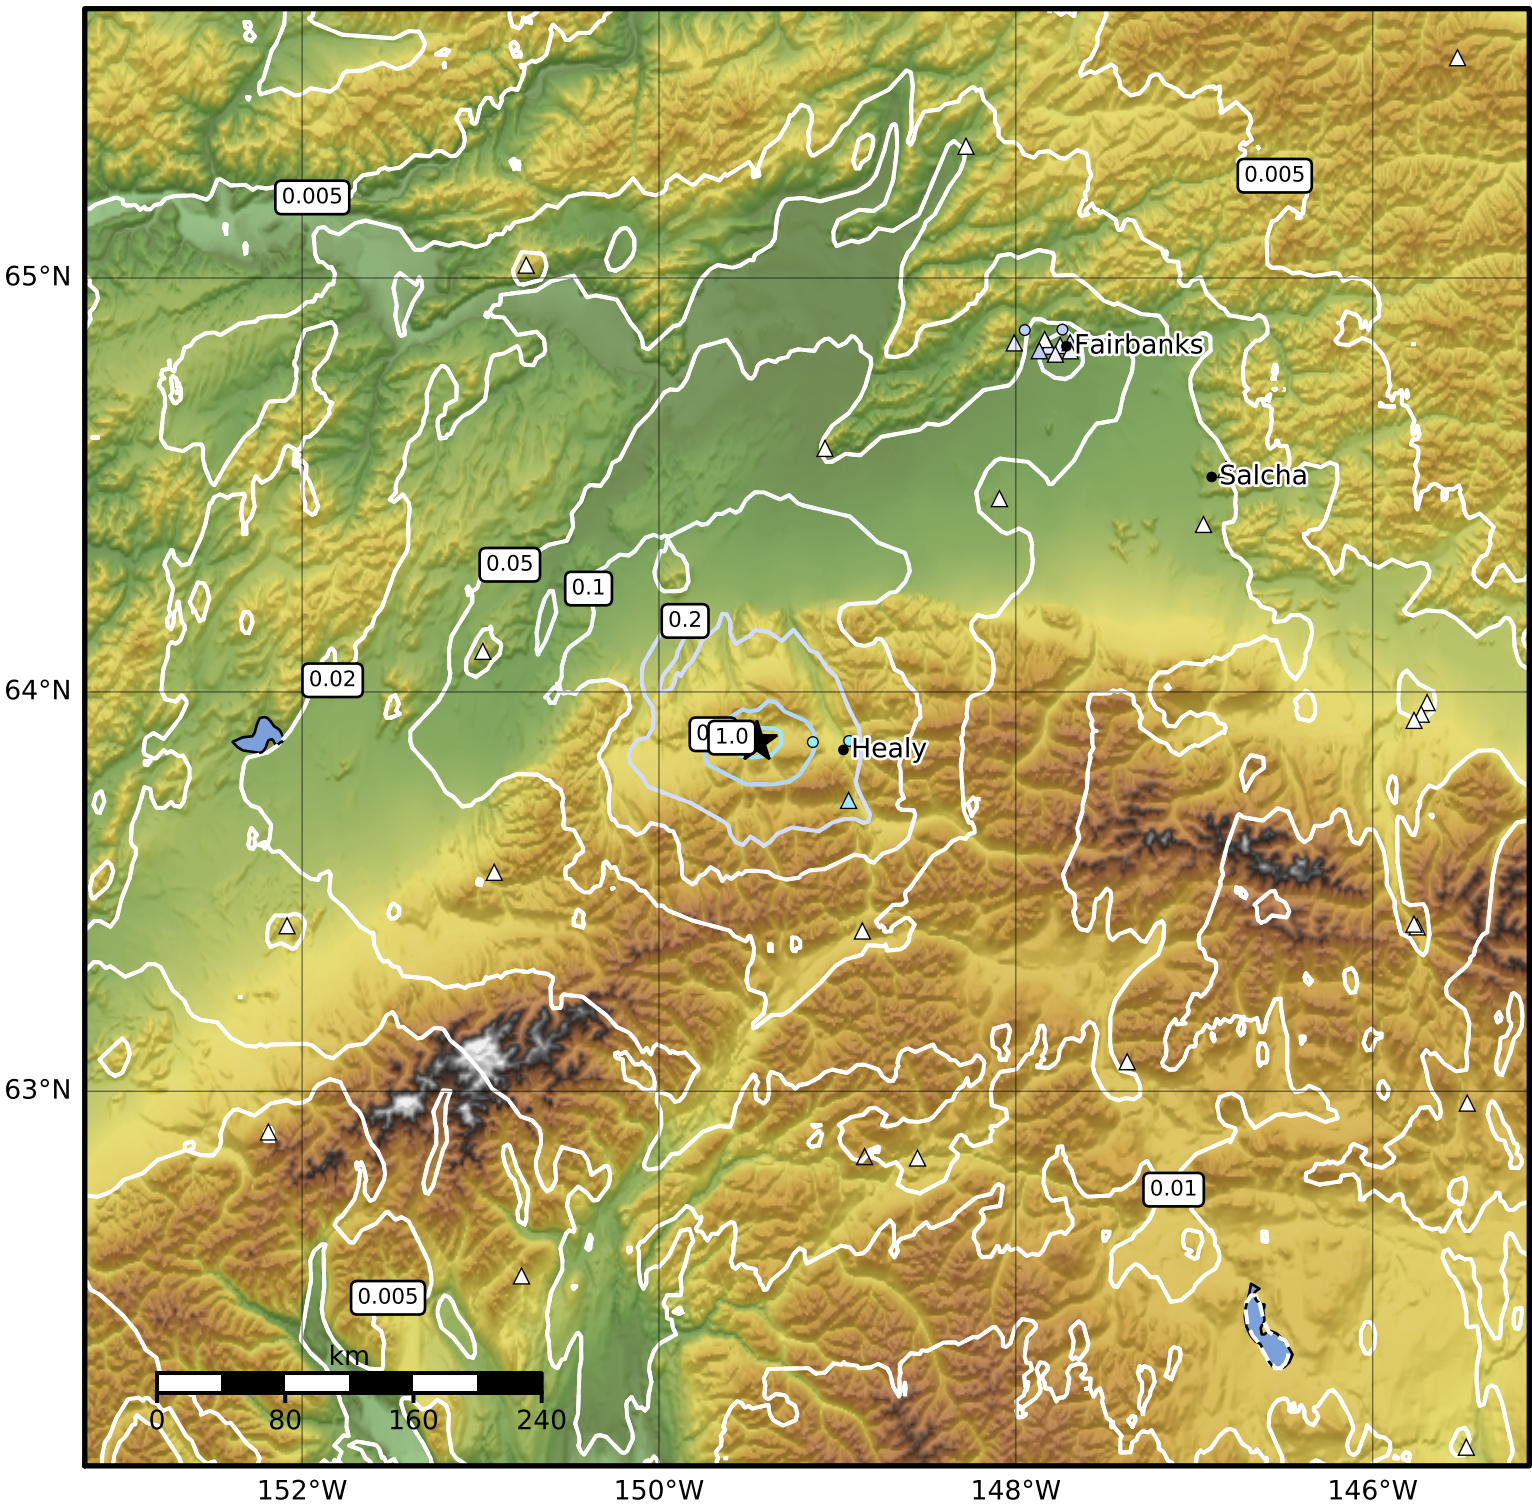

0.3 Second Peak Spectral Acceleration Map Alaska Earthquake Center
 ShakeMap: 24 km (15 miles) W of Healy
 Dec 12, 2023 15:13:26 UTC M3.5 N63.88 W149.45 Depth: 11.3km ID:ak023fwgfy9b

| | | | | | | | | | | | |
|---------------------|------------|------------|------------|----------|----------|----------|-----------|-----------|-----------|------------|------------|
| SA(0.3) (%g) | 0.1 | 0.2 | 0.5 | 1 | 2 | 5 | 10 | 20 | 50 | 100 | 200 |
|---------------------|------------|------------|------------|----------|----------|----------|-----------|-----------|-----------|------------|------------|

Scale based on Worden et al. (2012)

Version 2: Processed 2023-12-12T21:04:48Z

△ Seismic Instrument ○ Reported Intensity ★ Epicenter