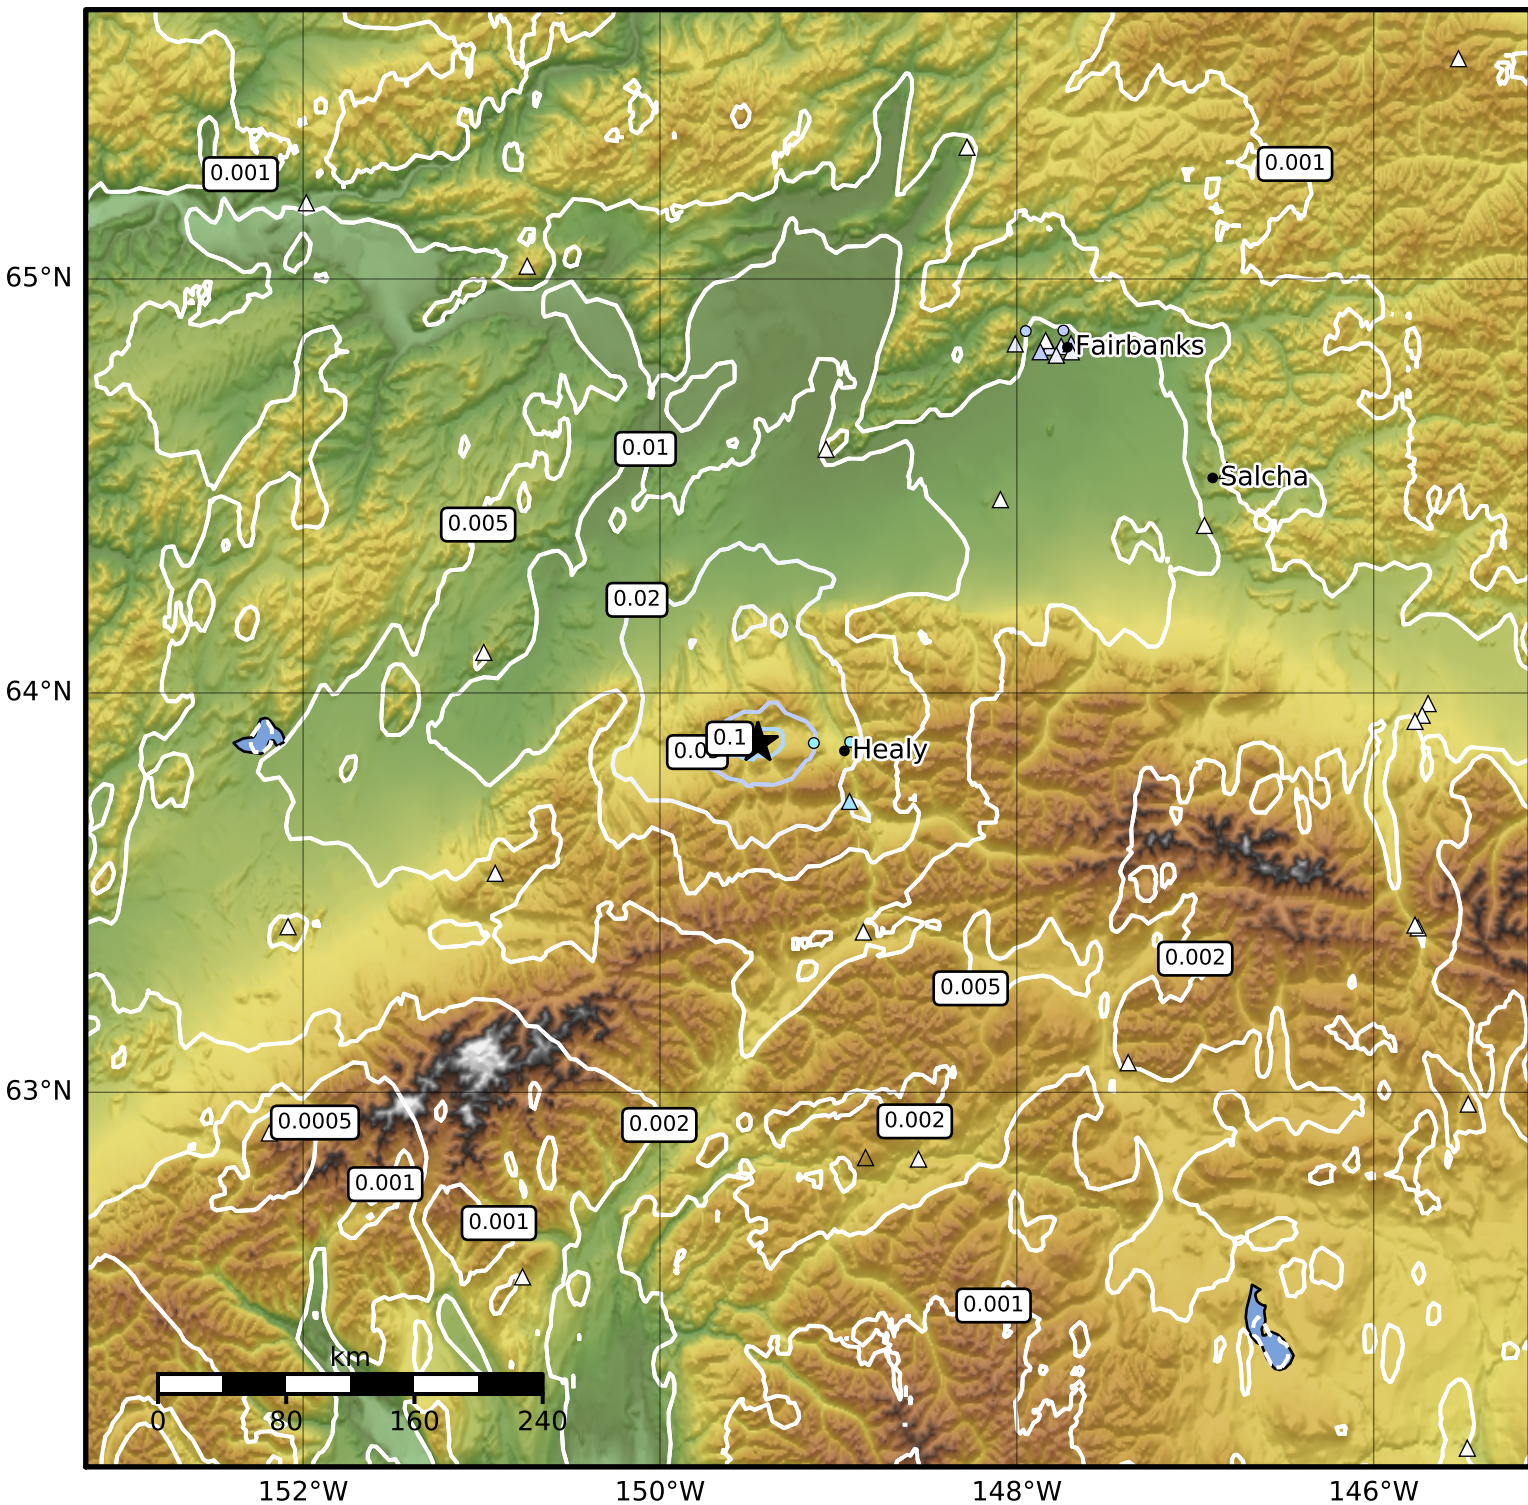

1.0 Second Peak Spectral Acceleration Map Alaska Earthquake Center
 ShakeMap: 24 km (15 miles) W of Healy
 Dec 12, 2023 15:13:26 UTC M3.5 N63.88 W149.45 Depth: 11.3km ID:ak023fwgfy9b

SA(1.0) (%g)	0.1	0.2	0.5	1	2	5	10	20	50	100	200
--------------	-----	-----	-----	---	---	---	----	----	----	-----	-----

Scale based on Worden et al. (2012)

Version 2: Processed 2023-12-12T21:04:48Z

△ Seismic Instrument ○ Reported Intensity

★ Epicenter