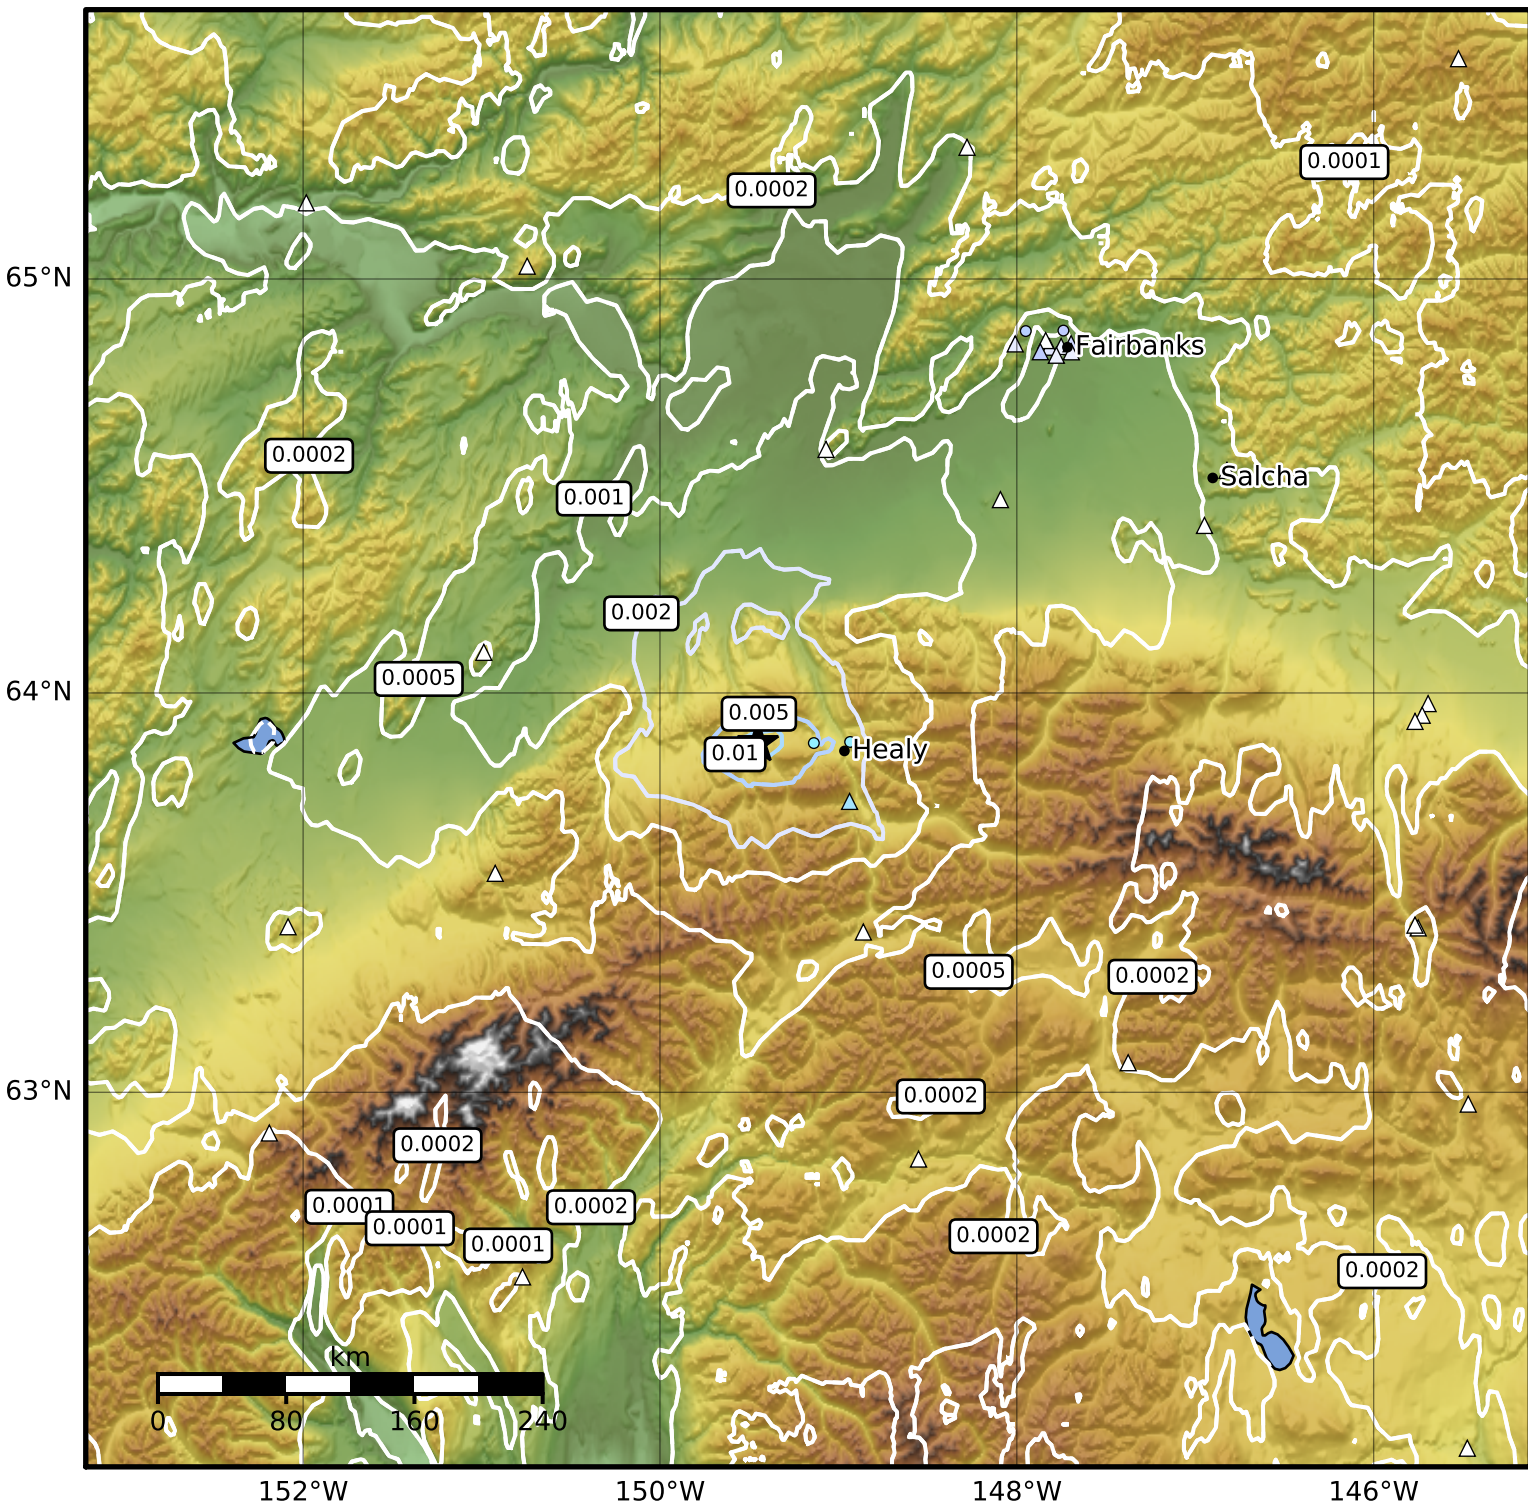

3.0 Second Peak Spectral Acceleration Map Alaska Earthquake Center
 ShakeMap: 24 km (15 miles) W of Healy
 Dec 12, 2023 15:13:26 UTC M3.5 N63.88 W149.45 Depth: 11.3km ID:ak023fwgfy9b

Scale based on Worden et al. (2012)

△ Seismic Instrument ○ Reported Intensity

★ Epicenter

Version 2: Processed 2023-12-12T21:04:48Z