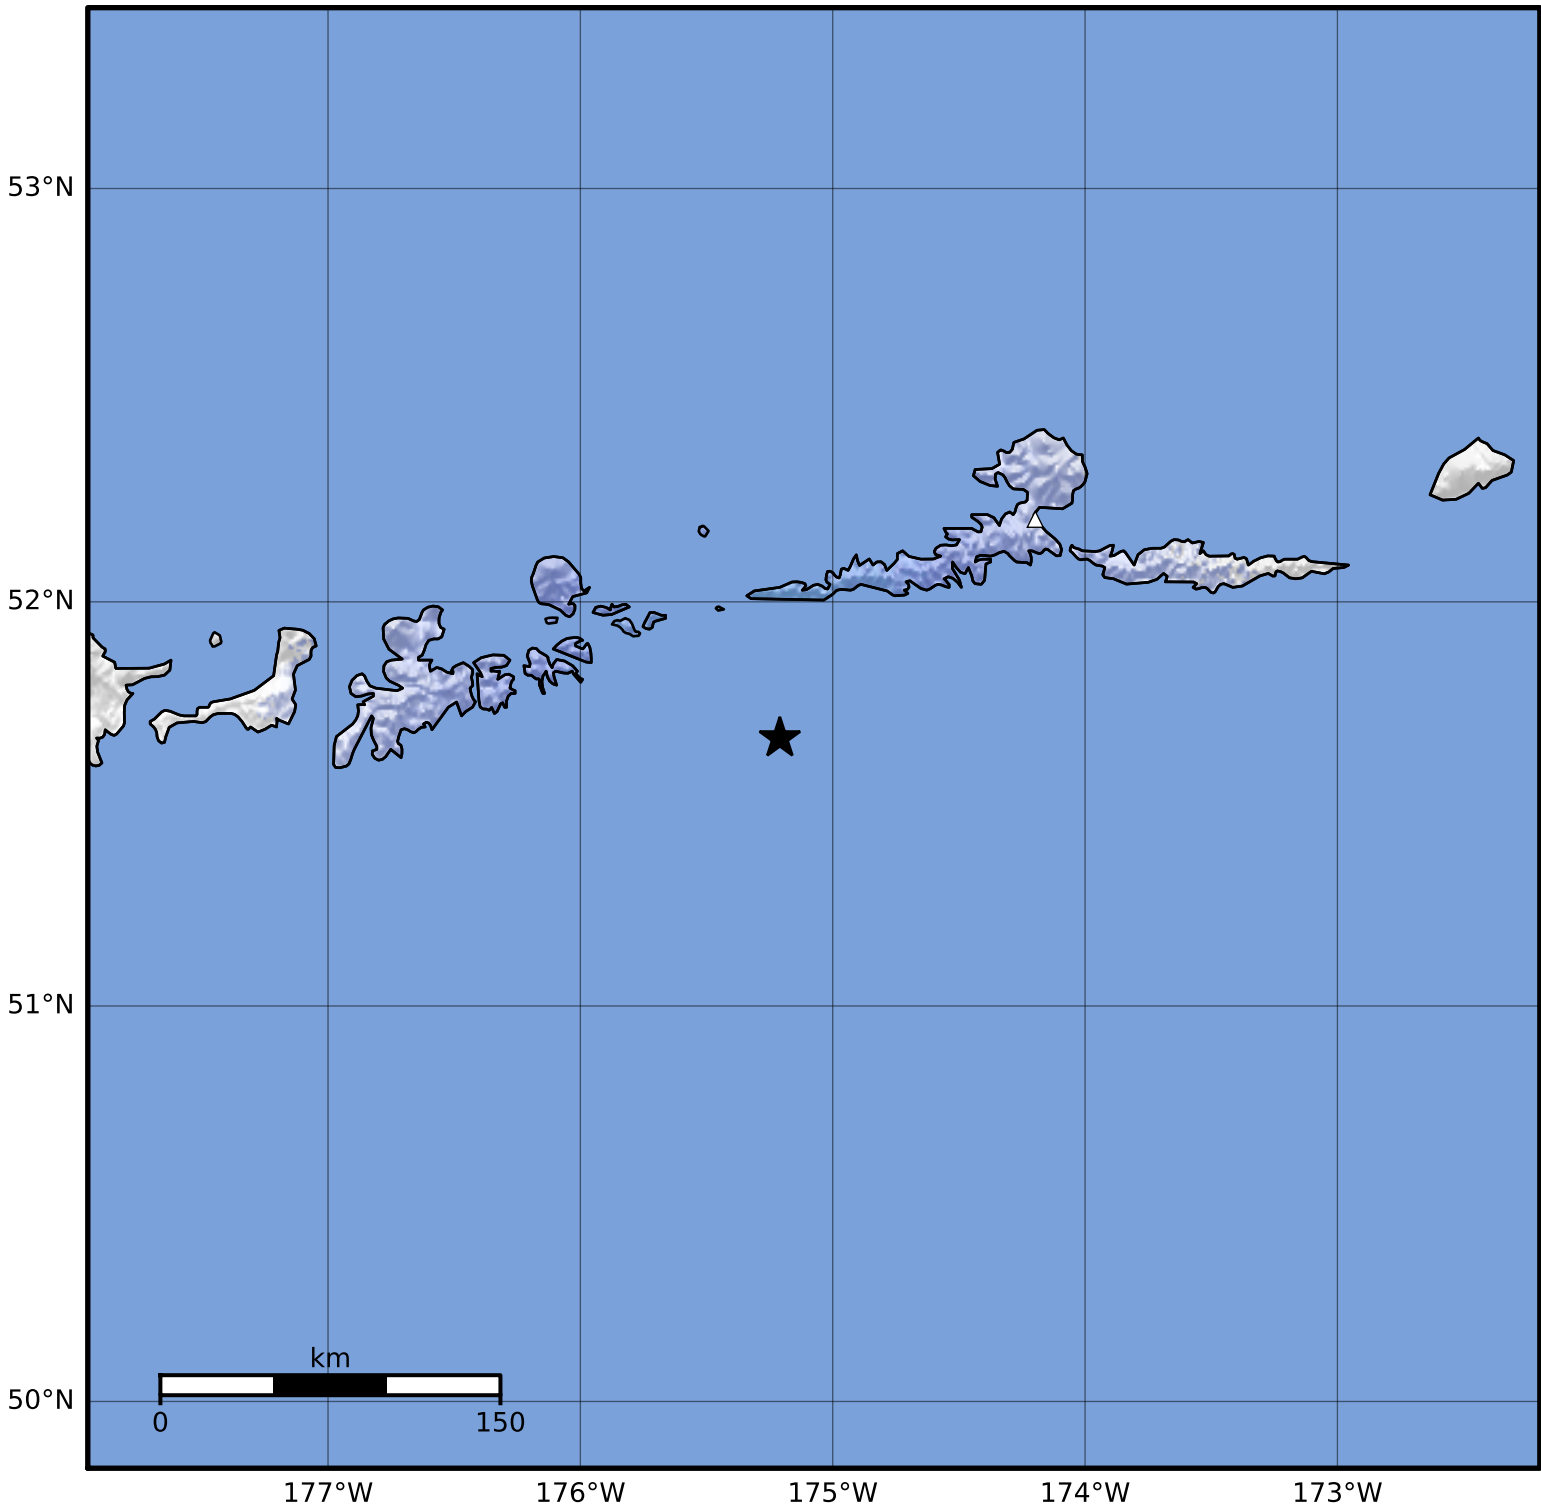

Macroseismic Intensity Map Alaska Earthquake Center
 ShakeMap: 91 km (57 miles) SW of Atka
 Dec 12, 2023 20:32:00 UTC M4.3 N51.67 W175.21 Depth: 26.0km ID:ak023fwk1m0j

SHAKING	Not felt	Weak	Light	Moderate	Strong	Very strong	Severe	Violent	Extreme
DAMAGE	None	None	None	Very light	Light	Moderate	Moderate/heavy	Heavy	Very heavy
PGA(%g)	<0.0464	0.297	2.76	6.2	11.5	21.5	40.1	74.7	>139
PGV(cm/s)	<0.0215	0.135	1.41	4.65	9.64	20	41.4	85.8	>178
INTENSITY	I	II-III	IV	V	VI	VII	VIII	IX	X+

Scale based on Worden et al. (2012)

Version 2: Processed 2023-12-12T22:00:53Z

△ Seismic Instrument ○ Reported Intensity

★ Epicenter