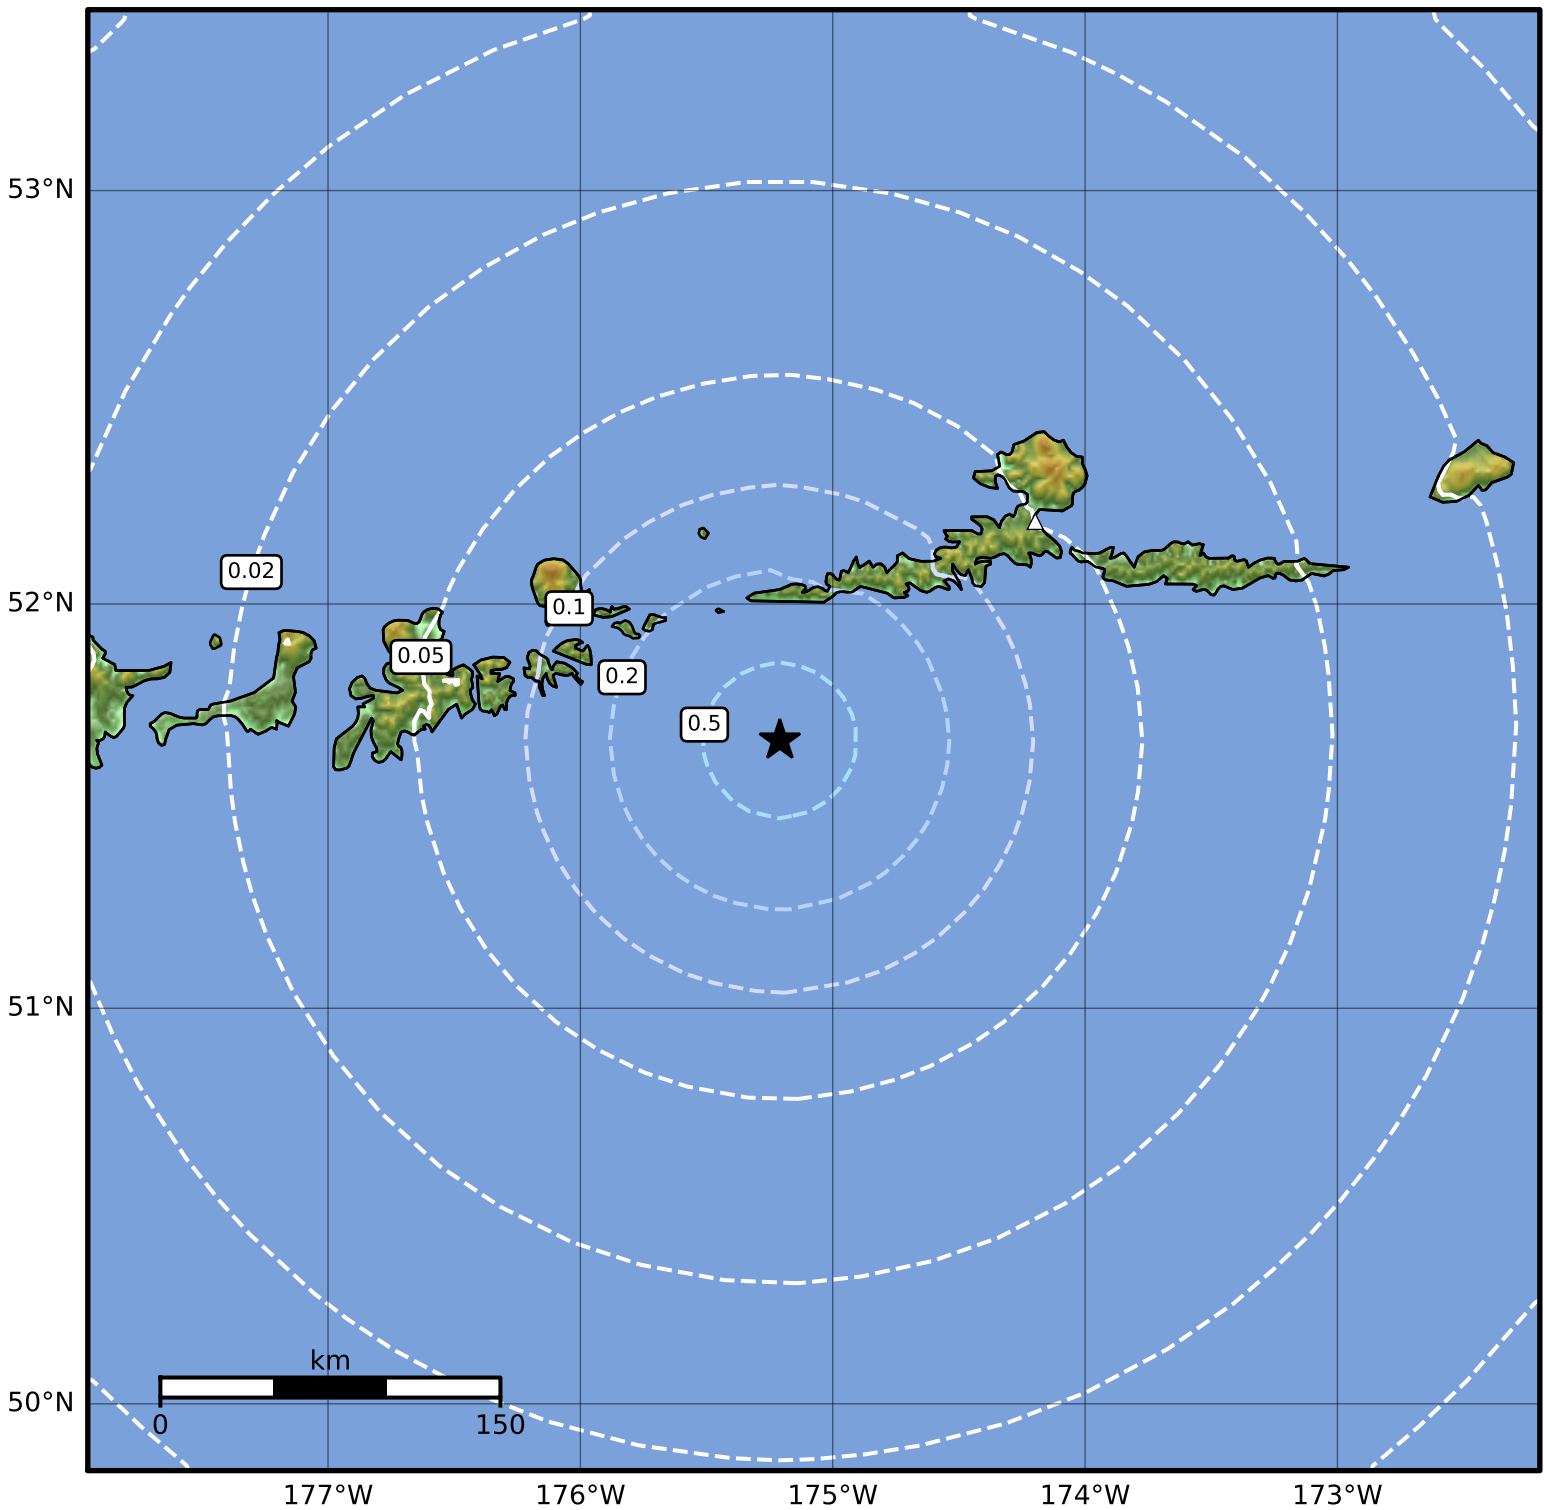

Peak Ground Acceleration Map Alaska Earthquake Center
ShakeMap: 91 km (57 miles) SW of Atka
Dec 12, 2023 20:32:00 UTC M4.3 N51.67 W175.21 Depth: 26.0km ID:ak023fwk1m0j

PGA (%g)	0.1	0.2	0.5	1	2	5	10	20	50	100	200
----------	-----	-----	-----	---	---	---	----	----	----	-----	-----

Scale based on Worden et al. (2012)

Version 2: Processed 2023-12-12T22:00:53Z

△ Seismic Instrument ○ Reported Intensity

★ Epicenter