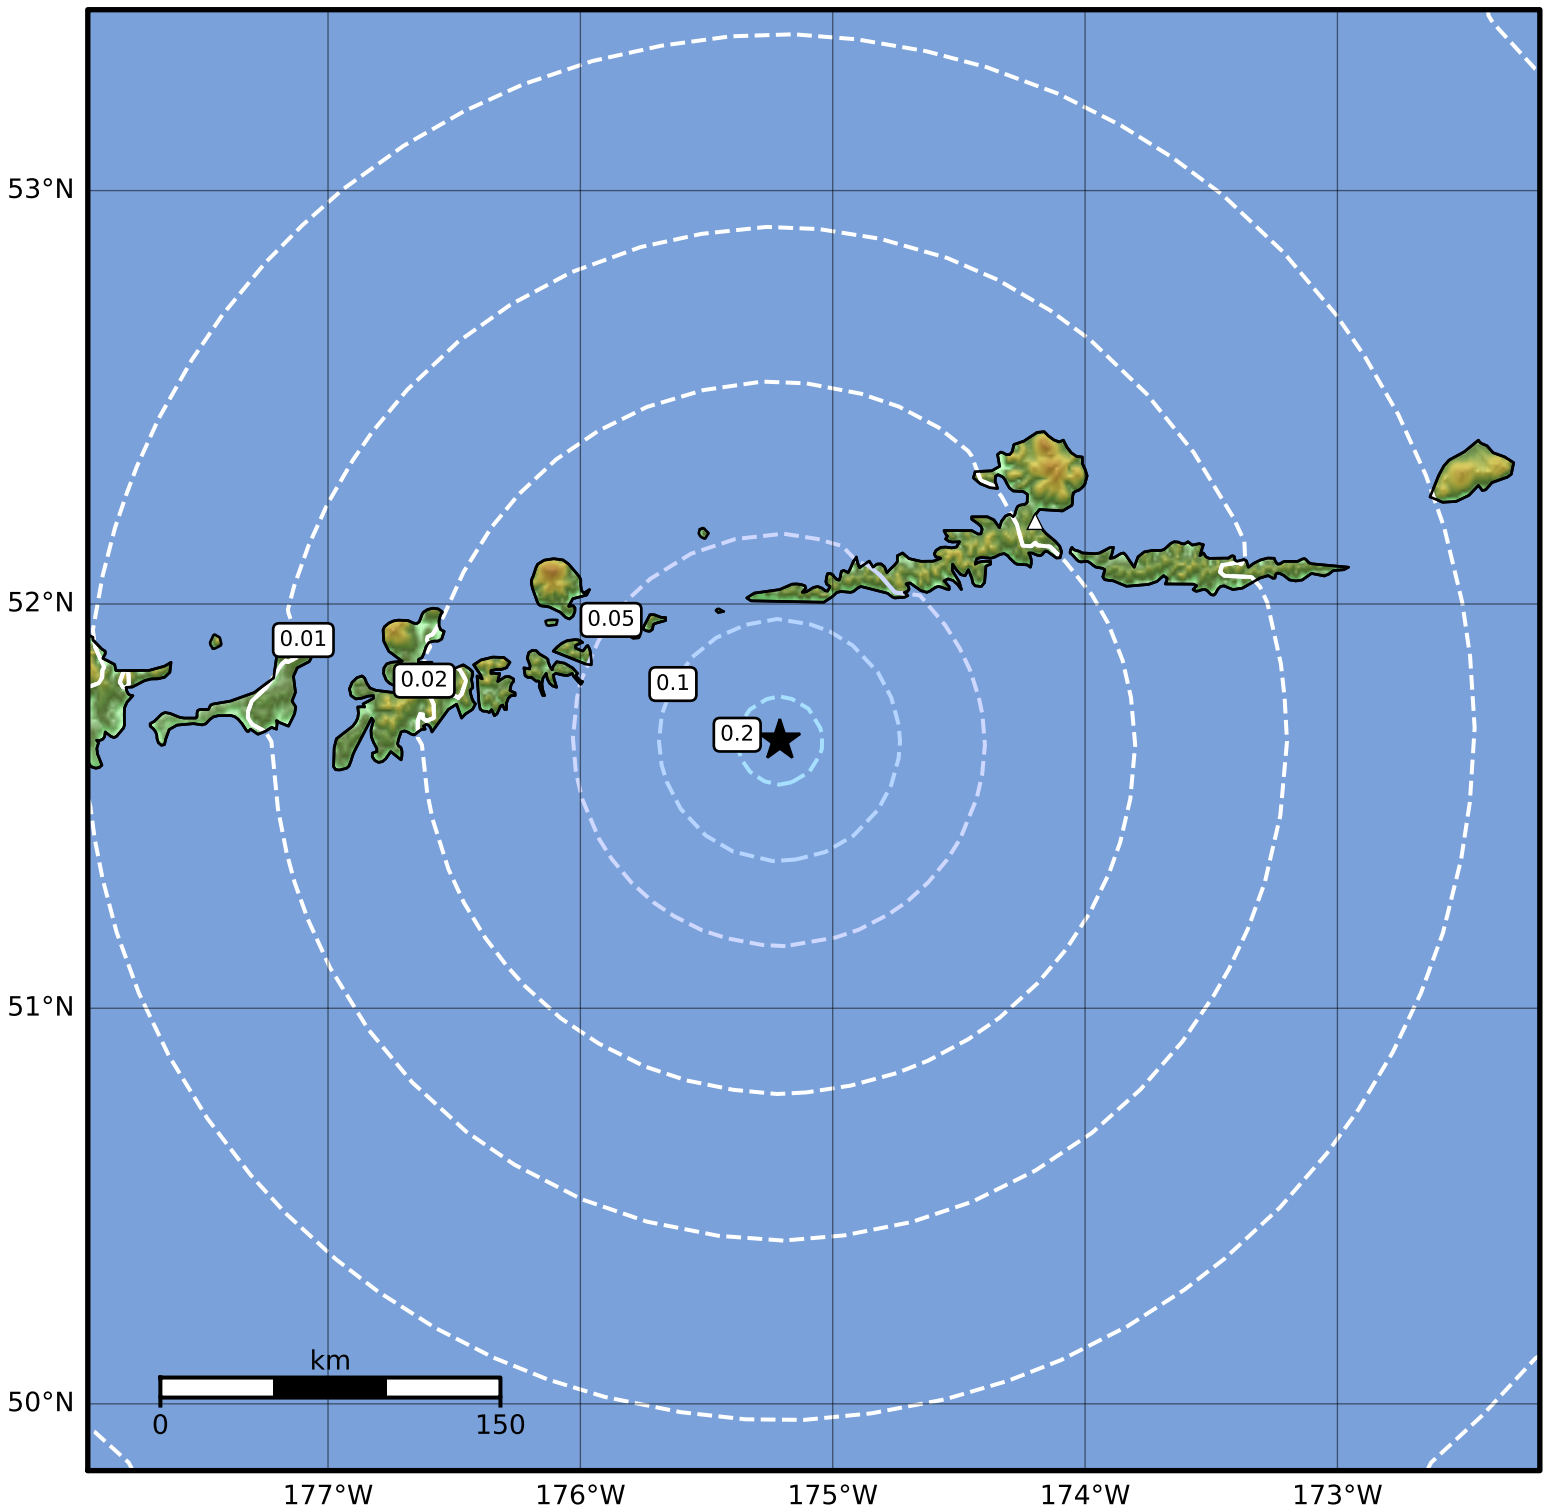

Peak Ground Velocity Map Alaska Earthquake Center  
ShakeMap: 91 km (57 miles) SW of Atka  
Dec 12, 2023 20:32:00 UTC M4.3 N51.67 W175.21 Depth: 26.0km ID:ak023fwk1m0j

PGV (cm/s)	0.1	0.2	0.5	1	2	5	10	20	50	100	200
------------	-----	-----	-----	---	---	---	----	----	----	-----	-----

Scale based on Worden et al. (2012)

Version 2: Processed 2023-12-12T22:00:53Z

△ Seismic Instrument ○ Reported Intensity

★ Epicenter