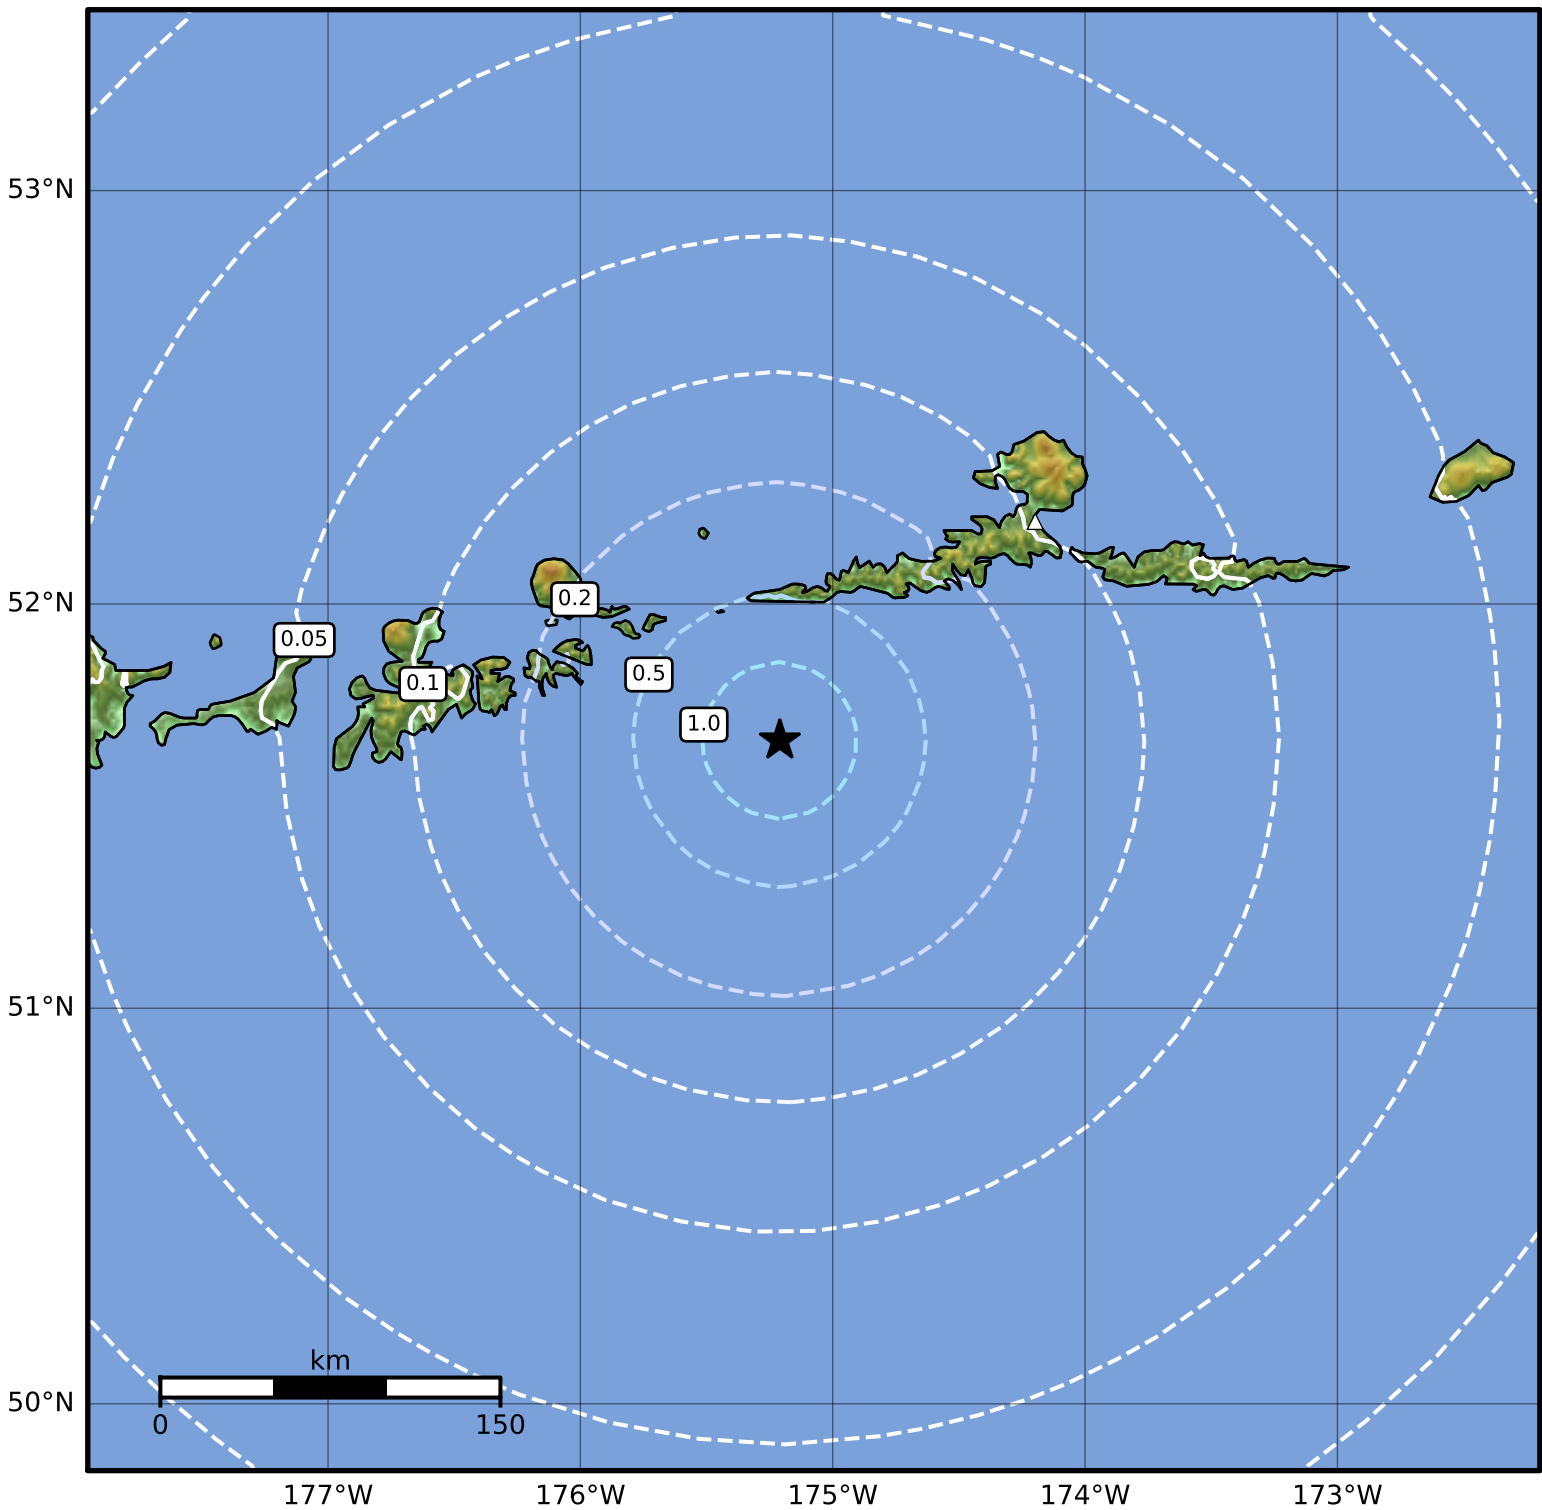

0.3 Second Peak Spectral Acceleration Map Alaska Earthquake Center  
 ShakeMap: 91 km (57 miles) SW of Atka  
 Dec 12, 2023 20:32:00 UTC M4.3 N51.67 W175.21 Depth: 26.0km ID:ak023fwk1m0j

<b>SA(0.3) (%g)</b>	<b>0.1</b>	<b>0.2</b>	<b>0.5</b>	<b>1</b>	<b>2</b>	<b>5</b>	<b>10</b>	<b>20</b>	<b>50</b>	<b>100</b>	<b>200</b>
---------------------	------------	------------	------------	----------	----------	----------	-----------	-----------	-----------	------------	------------

Scale based on Worden et al. (2012)

Version 2: Processed 2023-12-12T22:00:53Z

△ Seismic Instrument ○ Reported Intensity

★ Epicenter