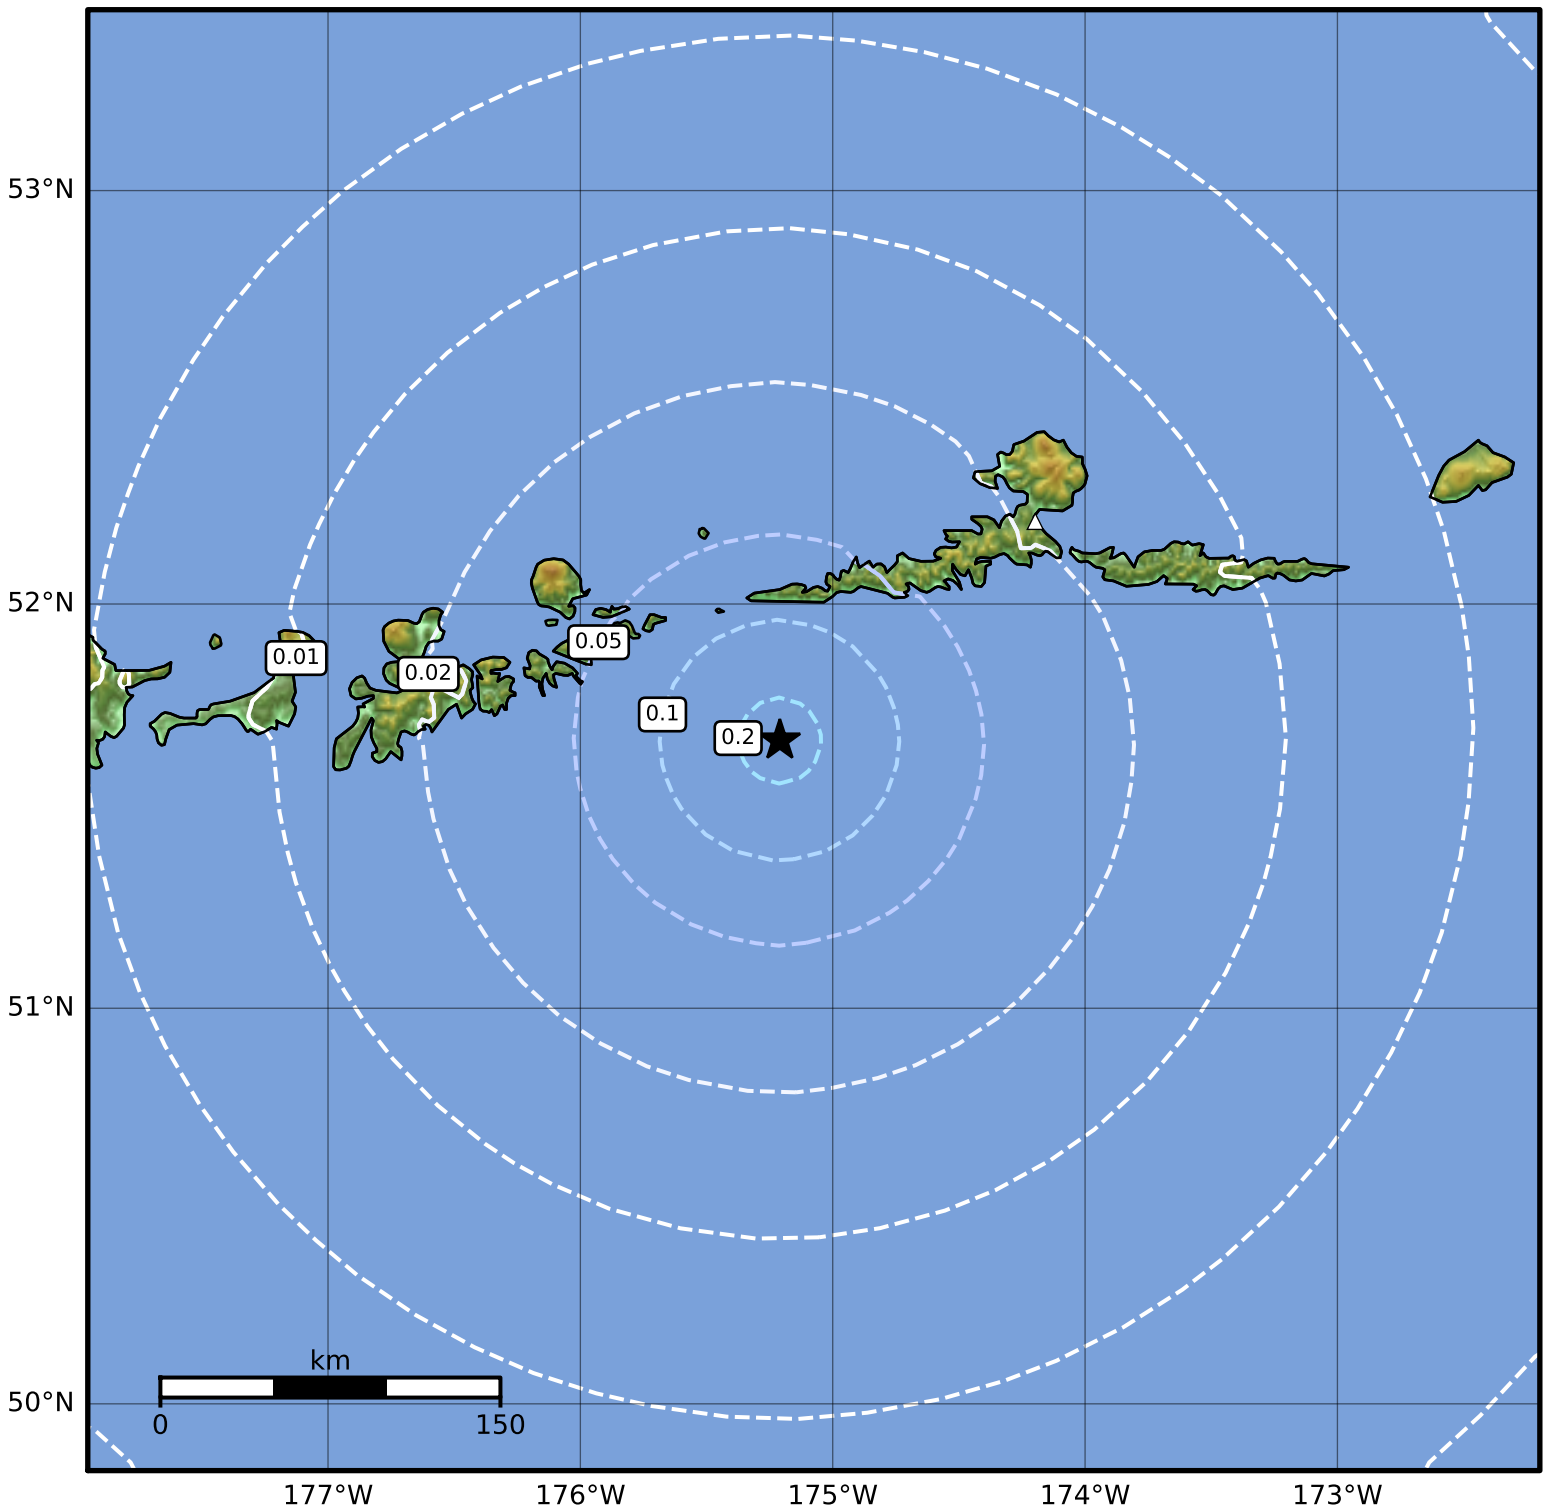

1.0 Second Peak Spectral Acceleration Map Alaska Earthquake Center  
 ShakeMap: 91 km (57 miles) SW of Atka  
 Dec 12, 2023 20:32:00 UTC M4.3 N51.67 W175.21 Depth: 26.0km ID:ak023fwk1m0j

| SA(1.0) (%g) | 0.1 | 0.2 | 0.5 | 1 | 2 | 5 | 10 | 20 | 50 | 100 | 200 |
|--------------|-----|-----|-----|---|---|---|----|----|----|-----|-----|
|              |     |     |     |   |   |   |    |    |    |     |     |

Scale based on Worden et al. (2012)

Version 2: Processed 2023-12-12T22:00:53Z

△ Seismic Instrument ○ Reported Intensity

★ Epicenter