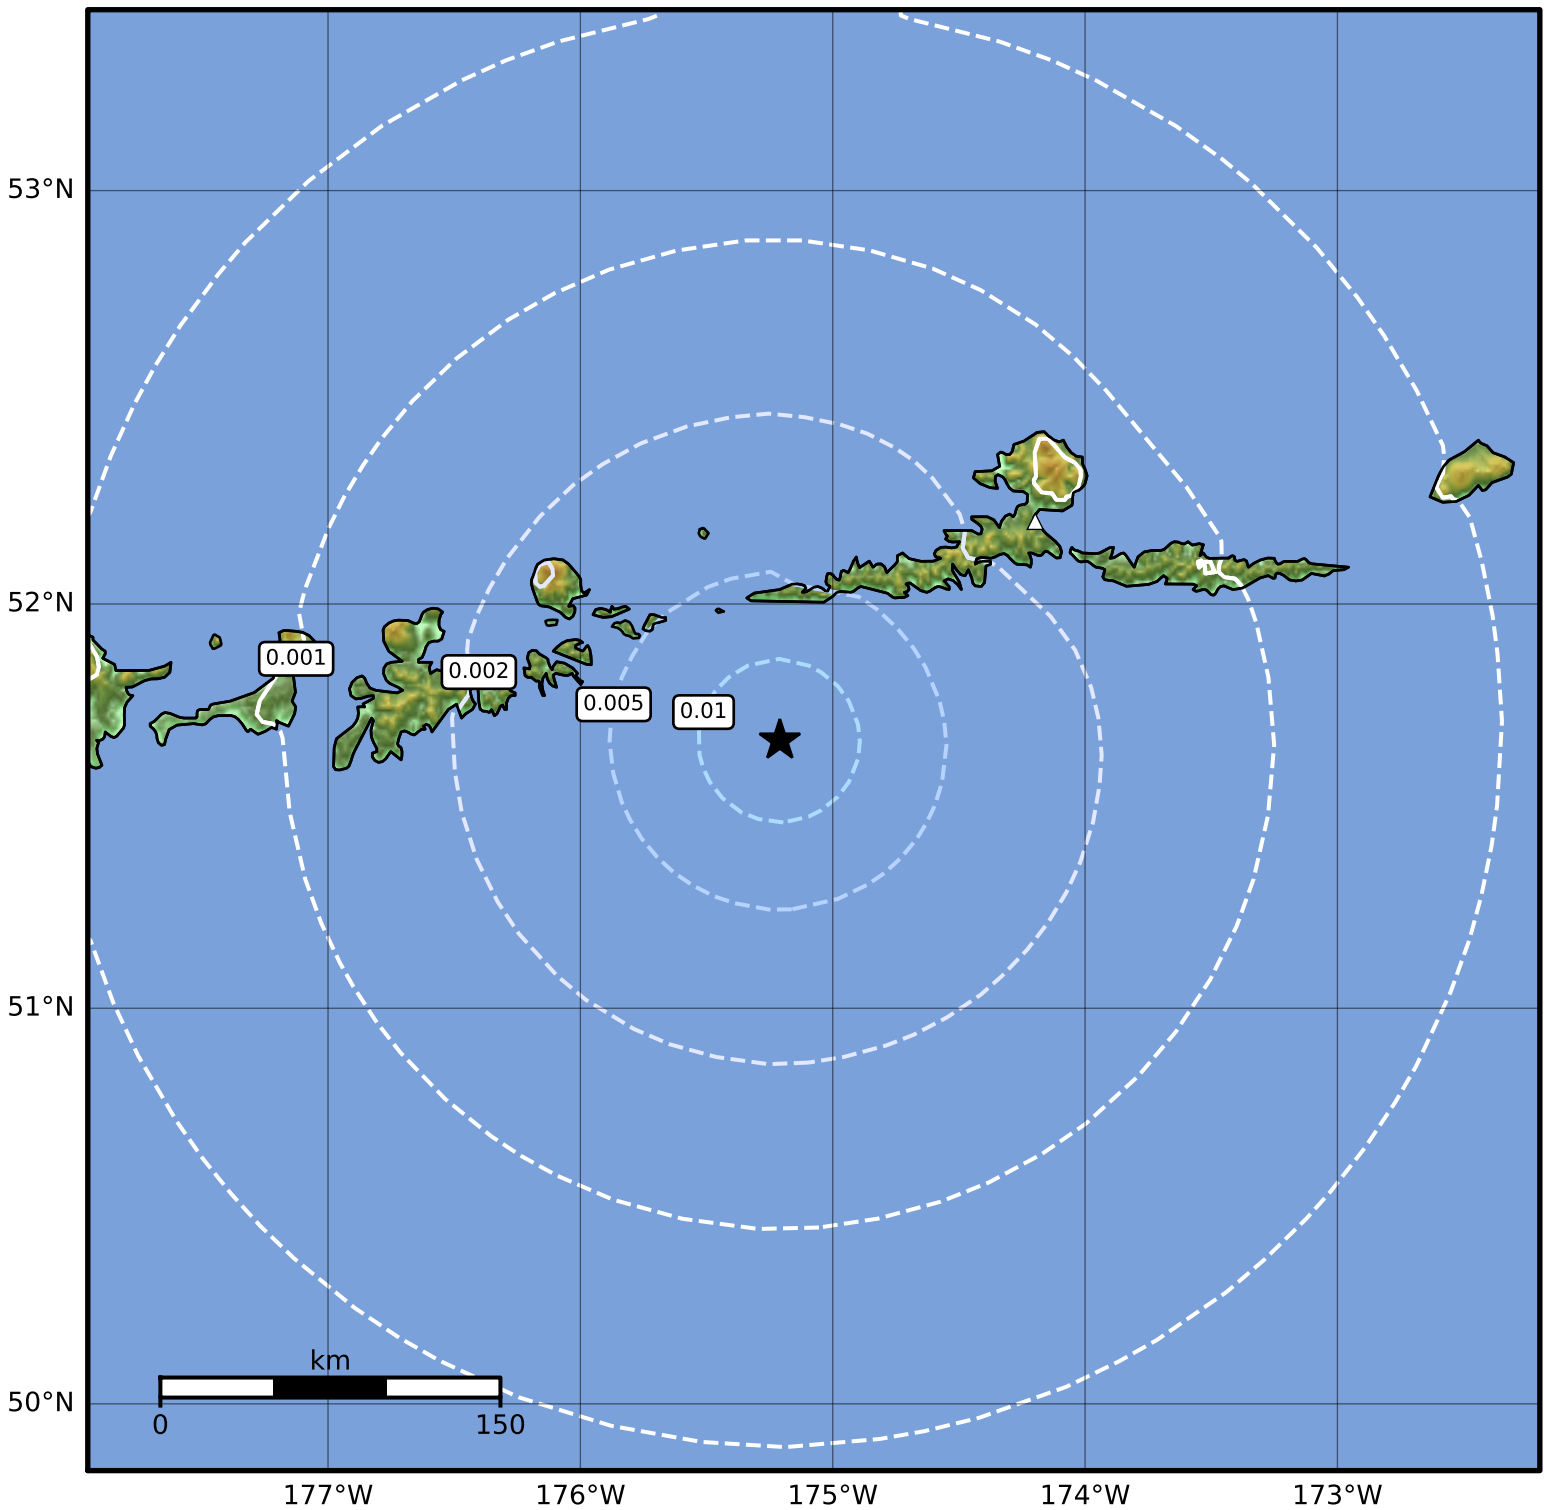

3.0 Second Peak Spectral Acceleration Map Alaska Earthquake Center  
ShakeMap: 91 km (57 miles) SW of Atka  
Dec 12, 2023 20:32:00 UTC M4.3 N51.67 W175.21 Depth: 26.0km ID:ak023fwk1m0j

Scale based on Worden et al. (2012)

Version 2: Processed 2023-12-12T22:00:53Z

△ Seismic Instrument ○ Reported Intensity

★ Epicenter