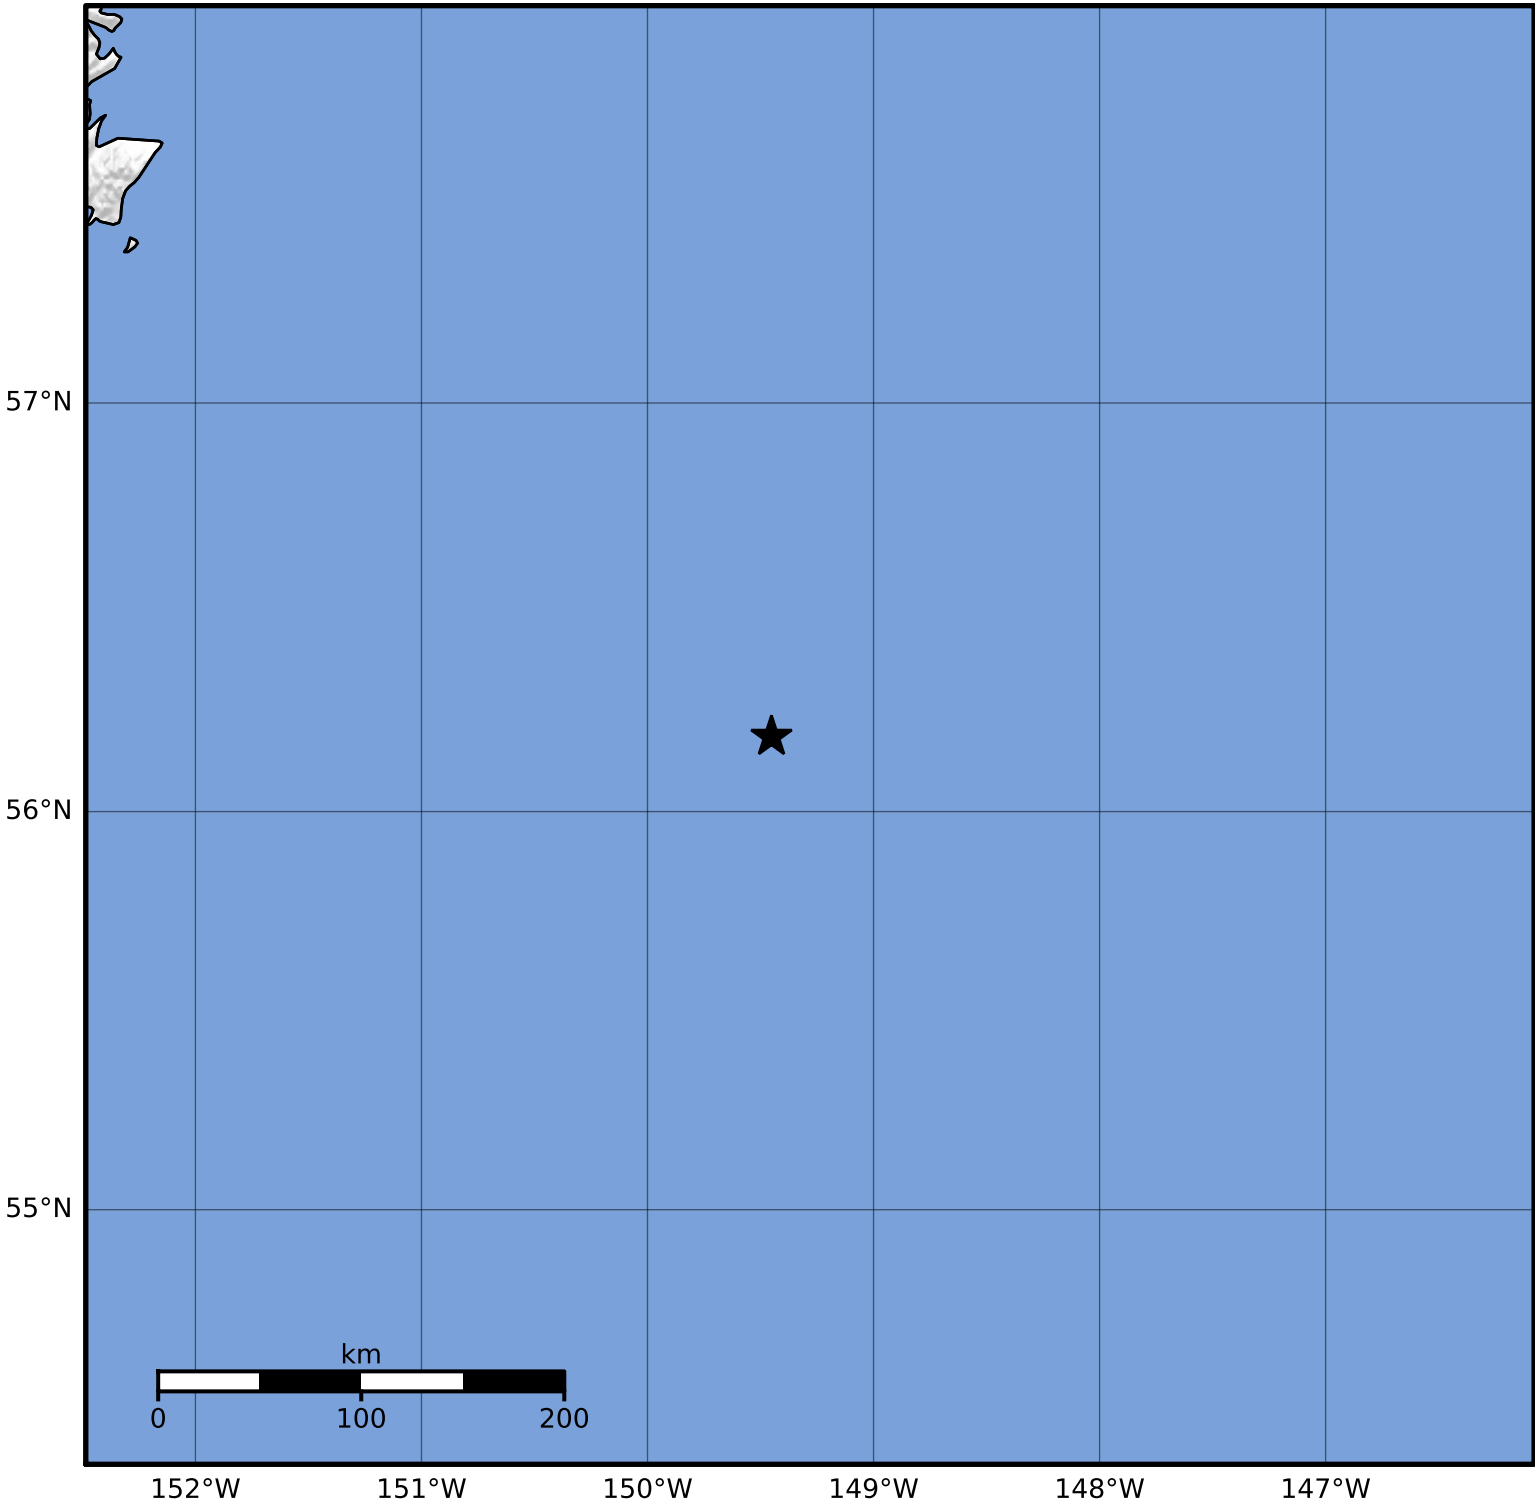

Macroseismic Intensity Map Alaska Earthquake Center
 ShakeMap: 252 km (157 miles) SE of Kodiak
 Dec 14, 2023 04:00:28 UTC M3.8 N56.19 W149.45 Depth: 10.0km ID:ak023fzlek7t

SHAKING	Not felt	Weak	Light	Moderate	Strong	Very strong	Severe	Violent	Extreme
DAMAGE	None	None	None	Very light	Light	Moderate	Moderate/heavy	Heavy	Very heavy
PGA(%g)	<0.0464	0.297	2.76	6.2	11.5	21.5	40.1	74.7	>139
PGV(cm/s)	<0.0215	0.135	1.41	4.65	9.64	20	41.4	85.8	>178
INTENSITY	I	II-III	IV	V	VI	VII	VIII	IX	X+

Scale based on Worden et al. (2012)

Version 1: Processed 2023-12-14T04:25:01Z

△ Seismic Instrument ○ Reported Intensity

★ Epicenter