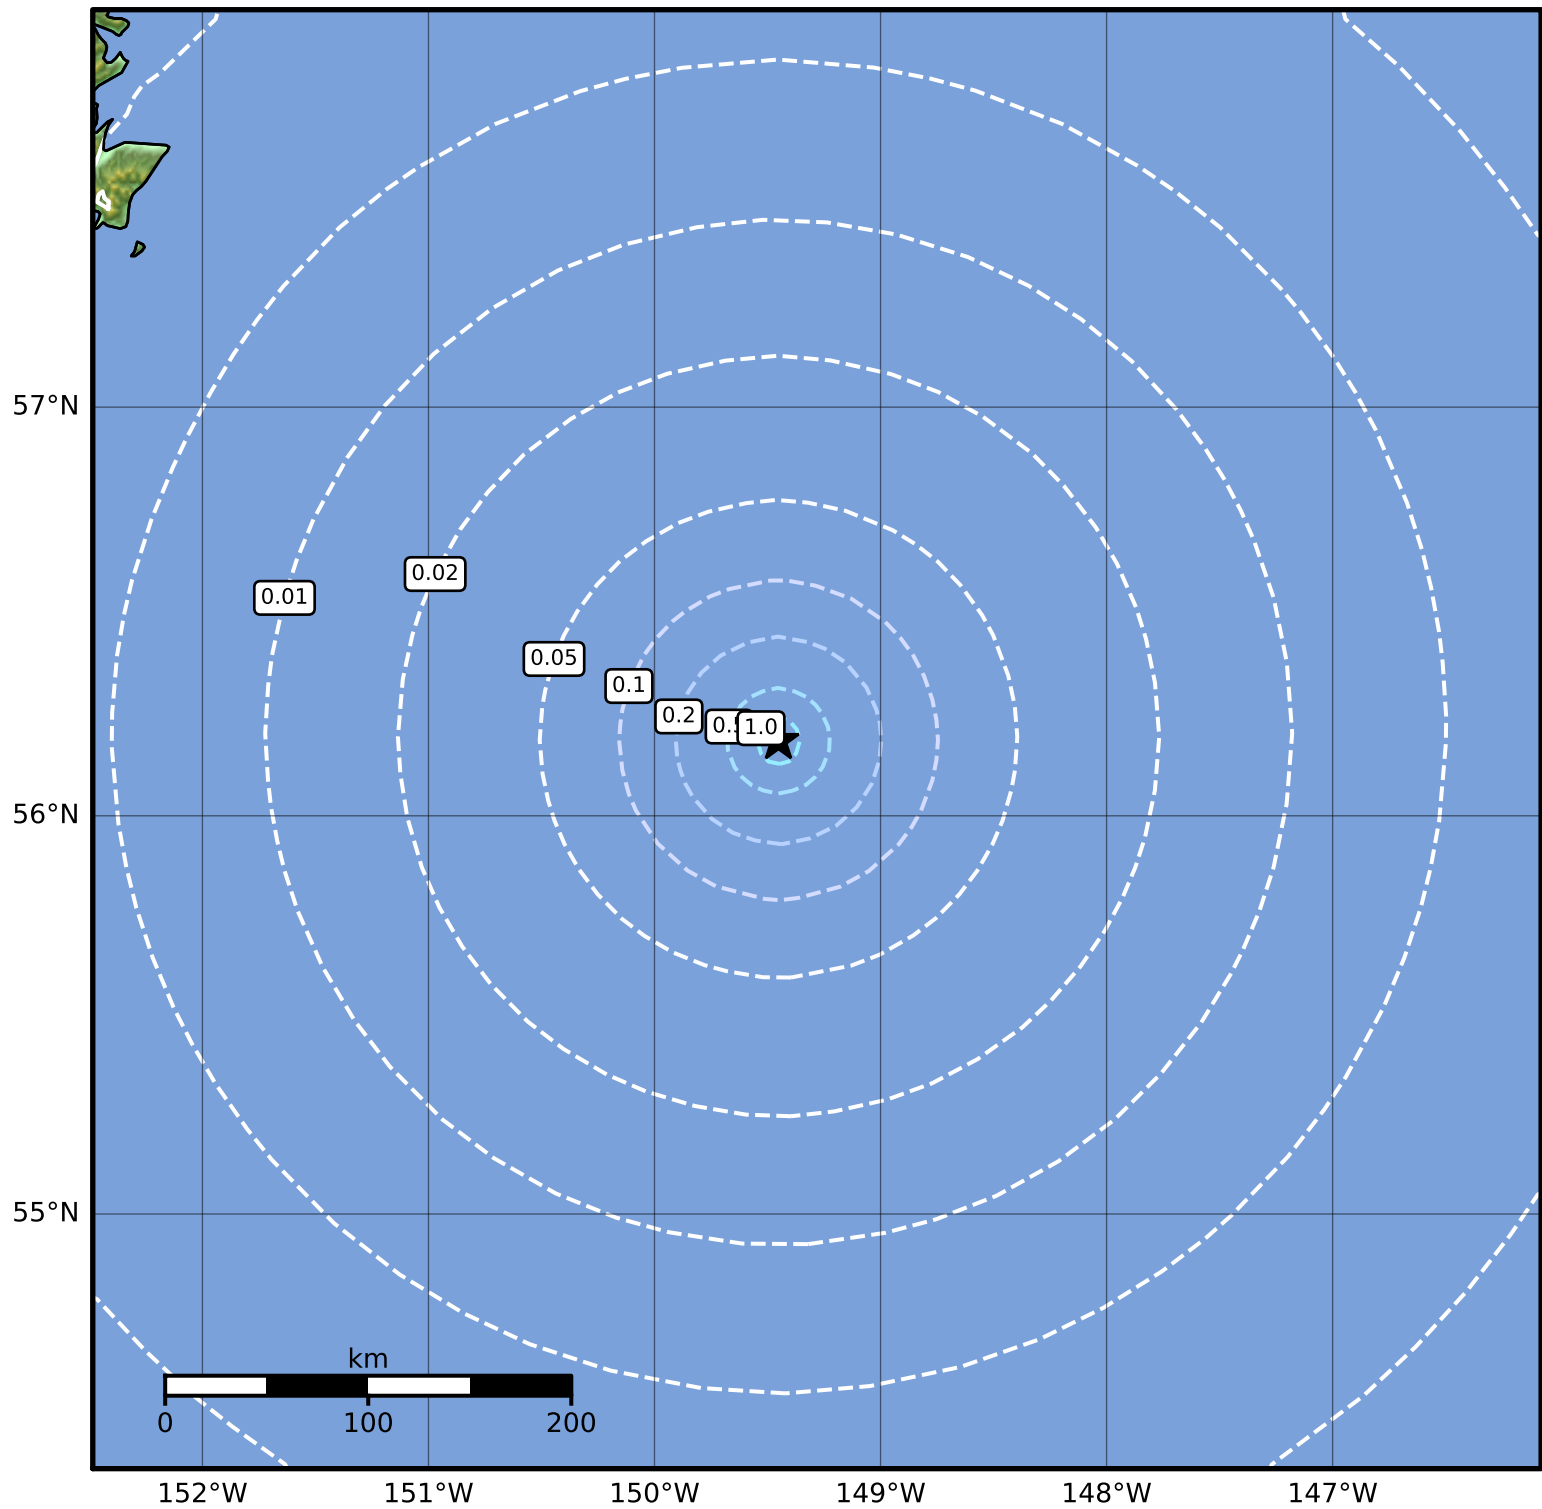

Peak Ground Acceleration Map Alaska Earthquake Center
 ShakeMap: 252 km (157 miles) SE of Kodiak
 Dec 14, 2023 04:00:28 UTC M3.8 N56.19 W149.45 Depth: 10.0km ID:ak023fzlek7t

PGA (%g)	0.1	0.2	0.5	1	2	5	10	20	50	100	200

Scale based on Worden et al. (2012)

Version 1: Processed 2023-12-14T04:25:01Z

△ Seismic Instrument ○ Reported Intensity

★ Epicenter