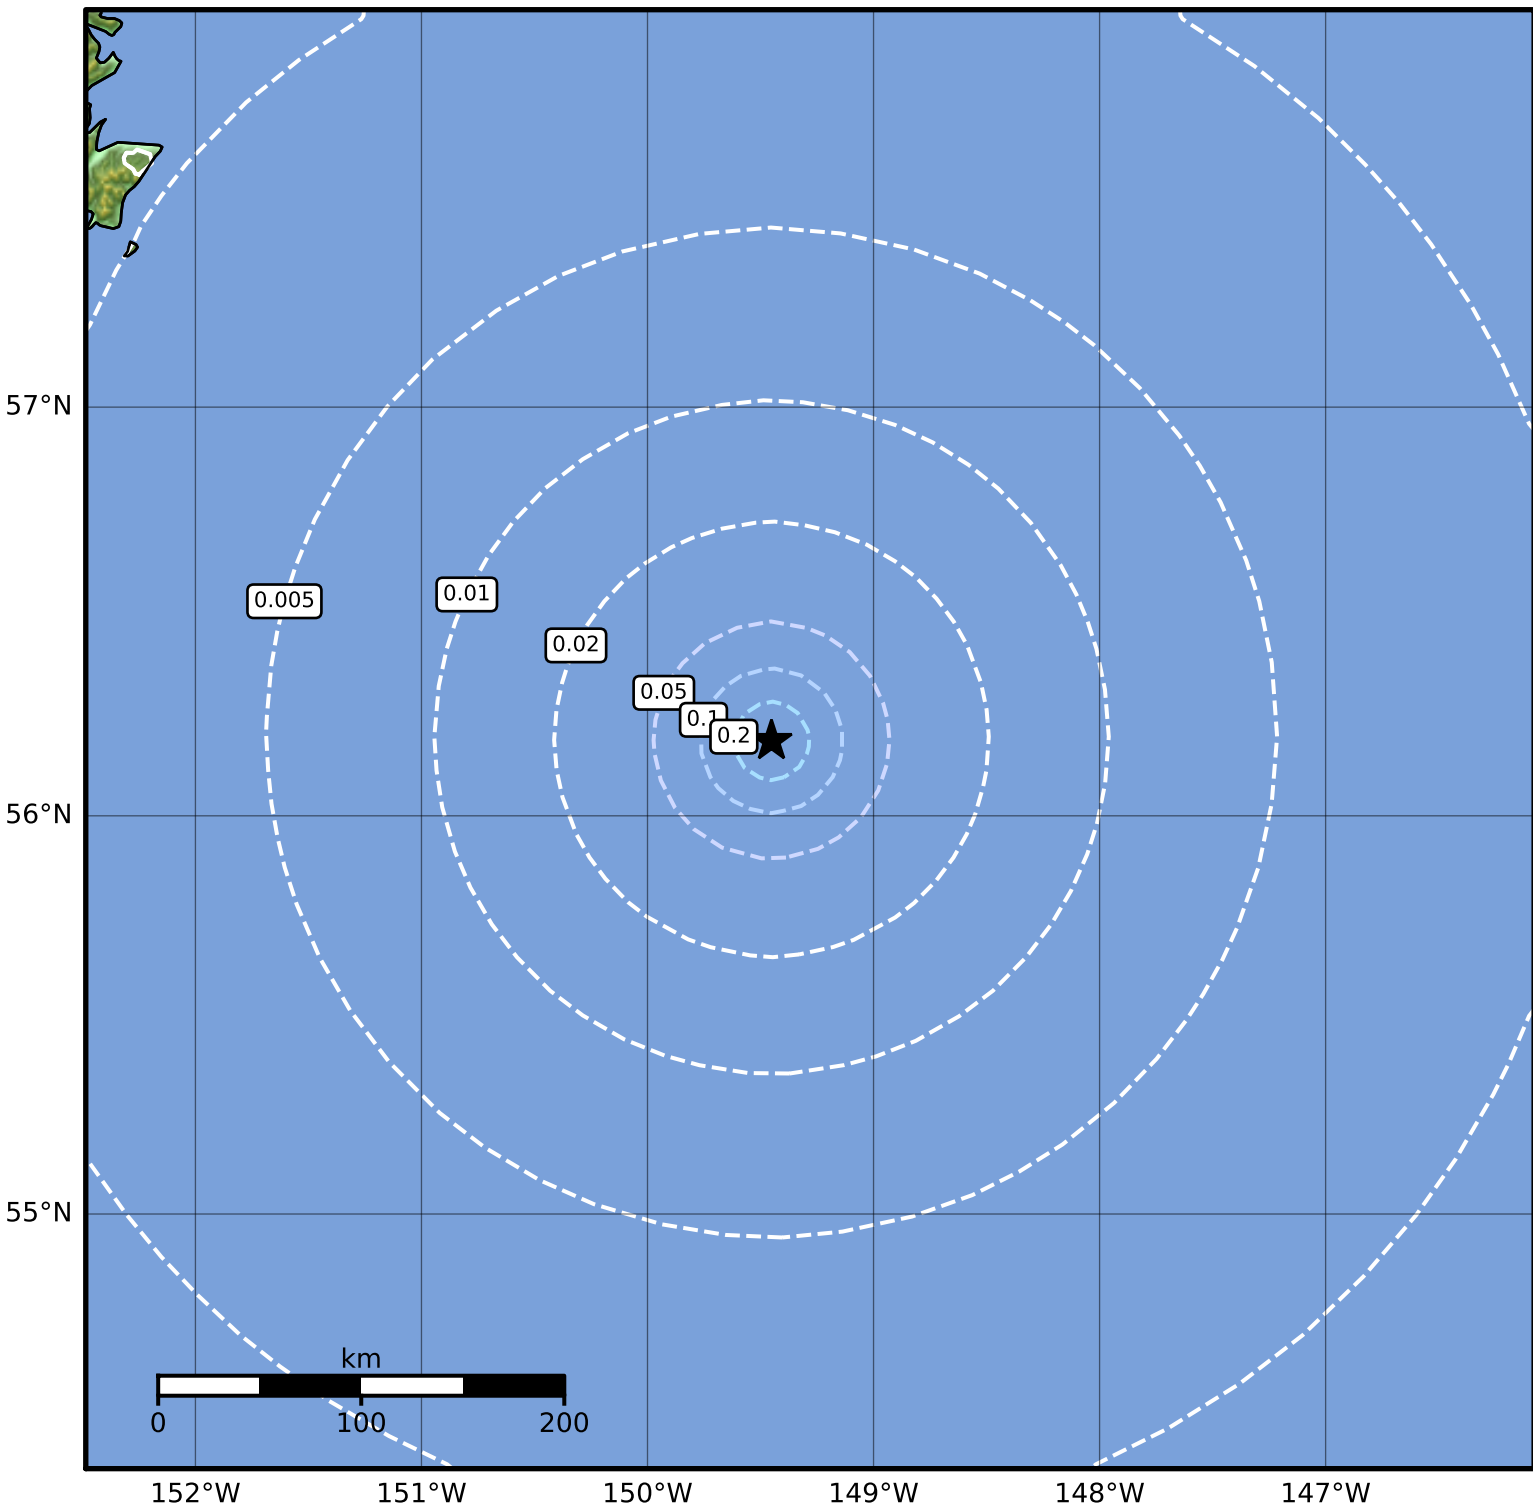

Peak Ground Velocity Map Alaska Earthquake Center  
 ShakeMap: 252 km (157 miles) SE of Kodiak  
 Dec 14, 2023 04:00:28 UTC M3.8 N56.19 W149.45 Depth: 10.0km ID:ak023fzlek7t

PGV (cm/s)	0.1	0.2	0.5	1	2	5	10	20	50	100	200
------------	-----	-----	-----	---	---	---	----	----	----	-----	-----

Scale based on Worden et al. (2012)

Version 1: Processed 2023-12-14T04:25:01Z

△ Seismic Instrument ○ Reported Intensity

★ Epicenter