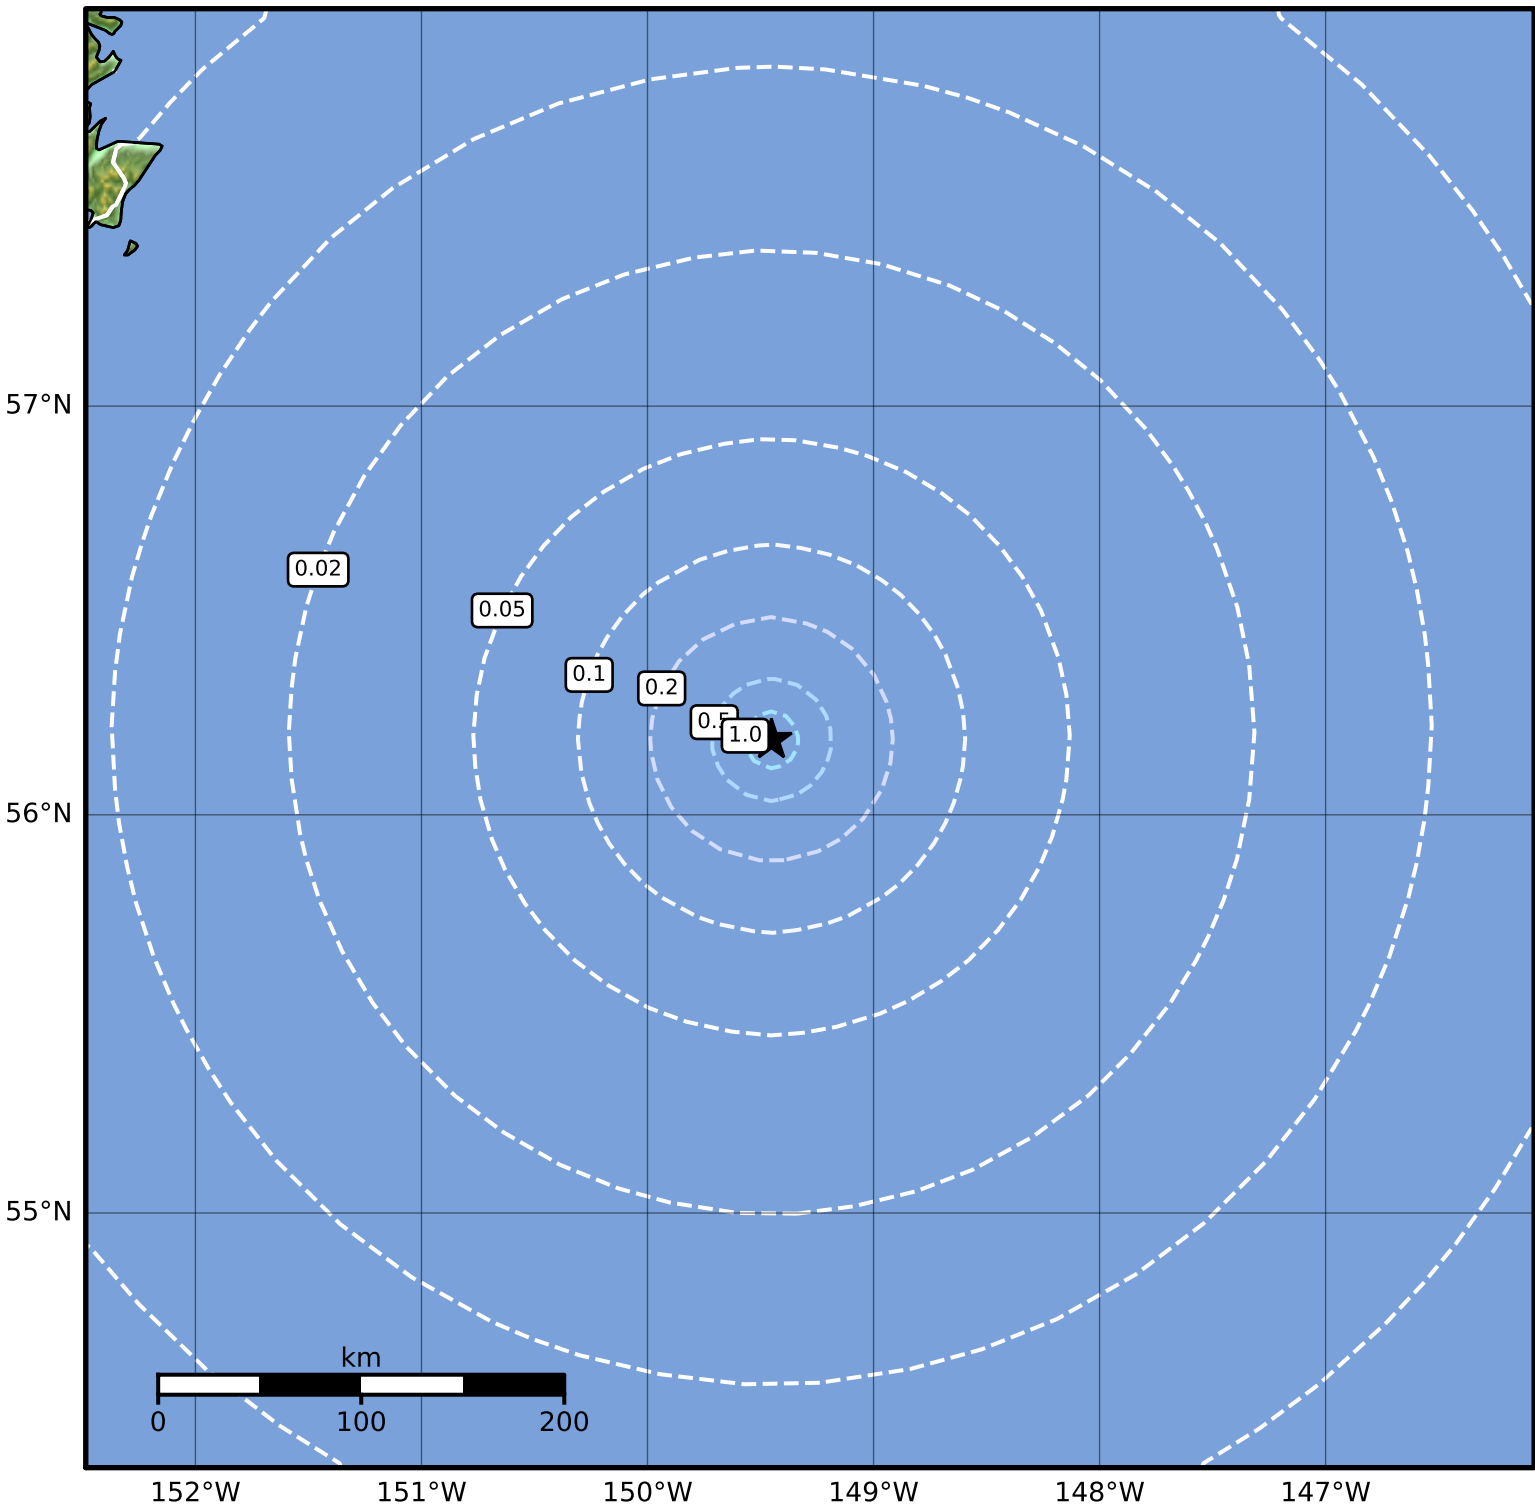

0.3 Second Spectral Acceleration Map Alaska Earthquake Center
 ShakeMap: 252 km (157 miles) SE of Kodiak
 Dec 14, 2023 04:00:28 UTC M3.8 N56.19 W149.45 Depth: 10.0km ID:ak023fzlek7t

SA(0.3) (%g)	0.1	0.2	0.5	1	2	5	10	20	50	100	200
---------------------	------------	------------	------------	----------	----------	----------	-----------	-----------	-----------	------------	------------

Scale based on Worden et al. (2012)

Version 1: Processed 2023-12-14T04:25:01Z

△ Seismic Instrument ○ Reported Intensity

★ Epicenter