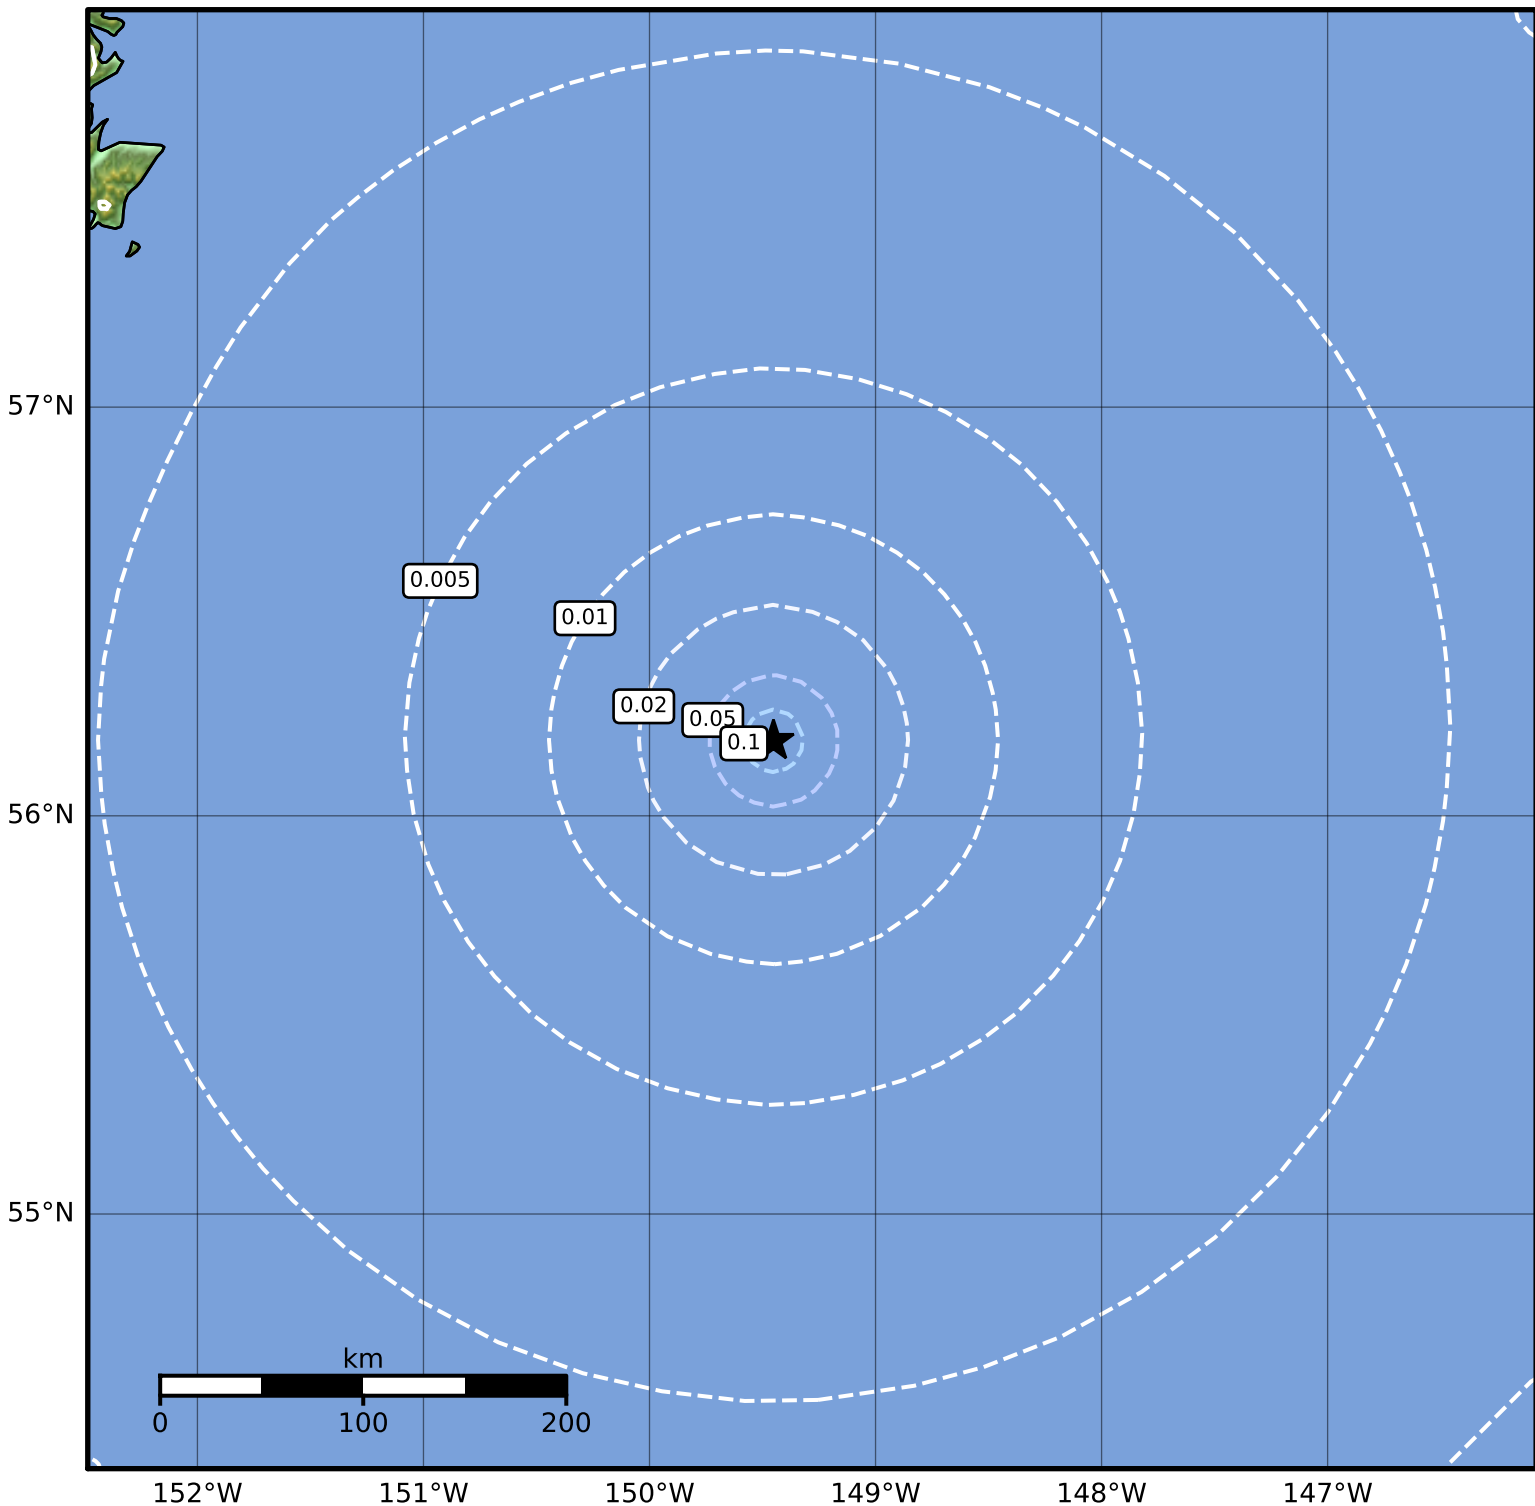

1.0 Second Peak Spectral Acceleration Map Alaska Earthquake Center  
ShakeMap: 252 km (157 miles) SE of Kodiak  
Dec 14, 2023 04:00:28 UTC M3.8 N56.19 W149.45 Depth: 10.0km ID:ak023fzlek7t

Scale based on Worden et al. (2012)

Version 1: Processed 2023-12-14T04:25:01Z

△ Seismic Instrument ○ Reported Intensity

★ Epicenter