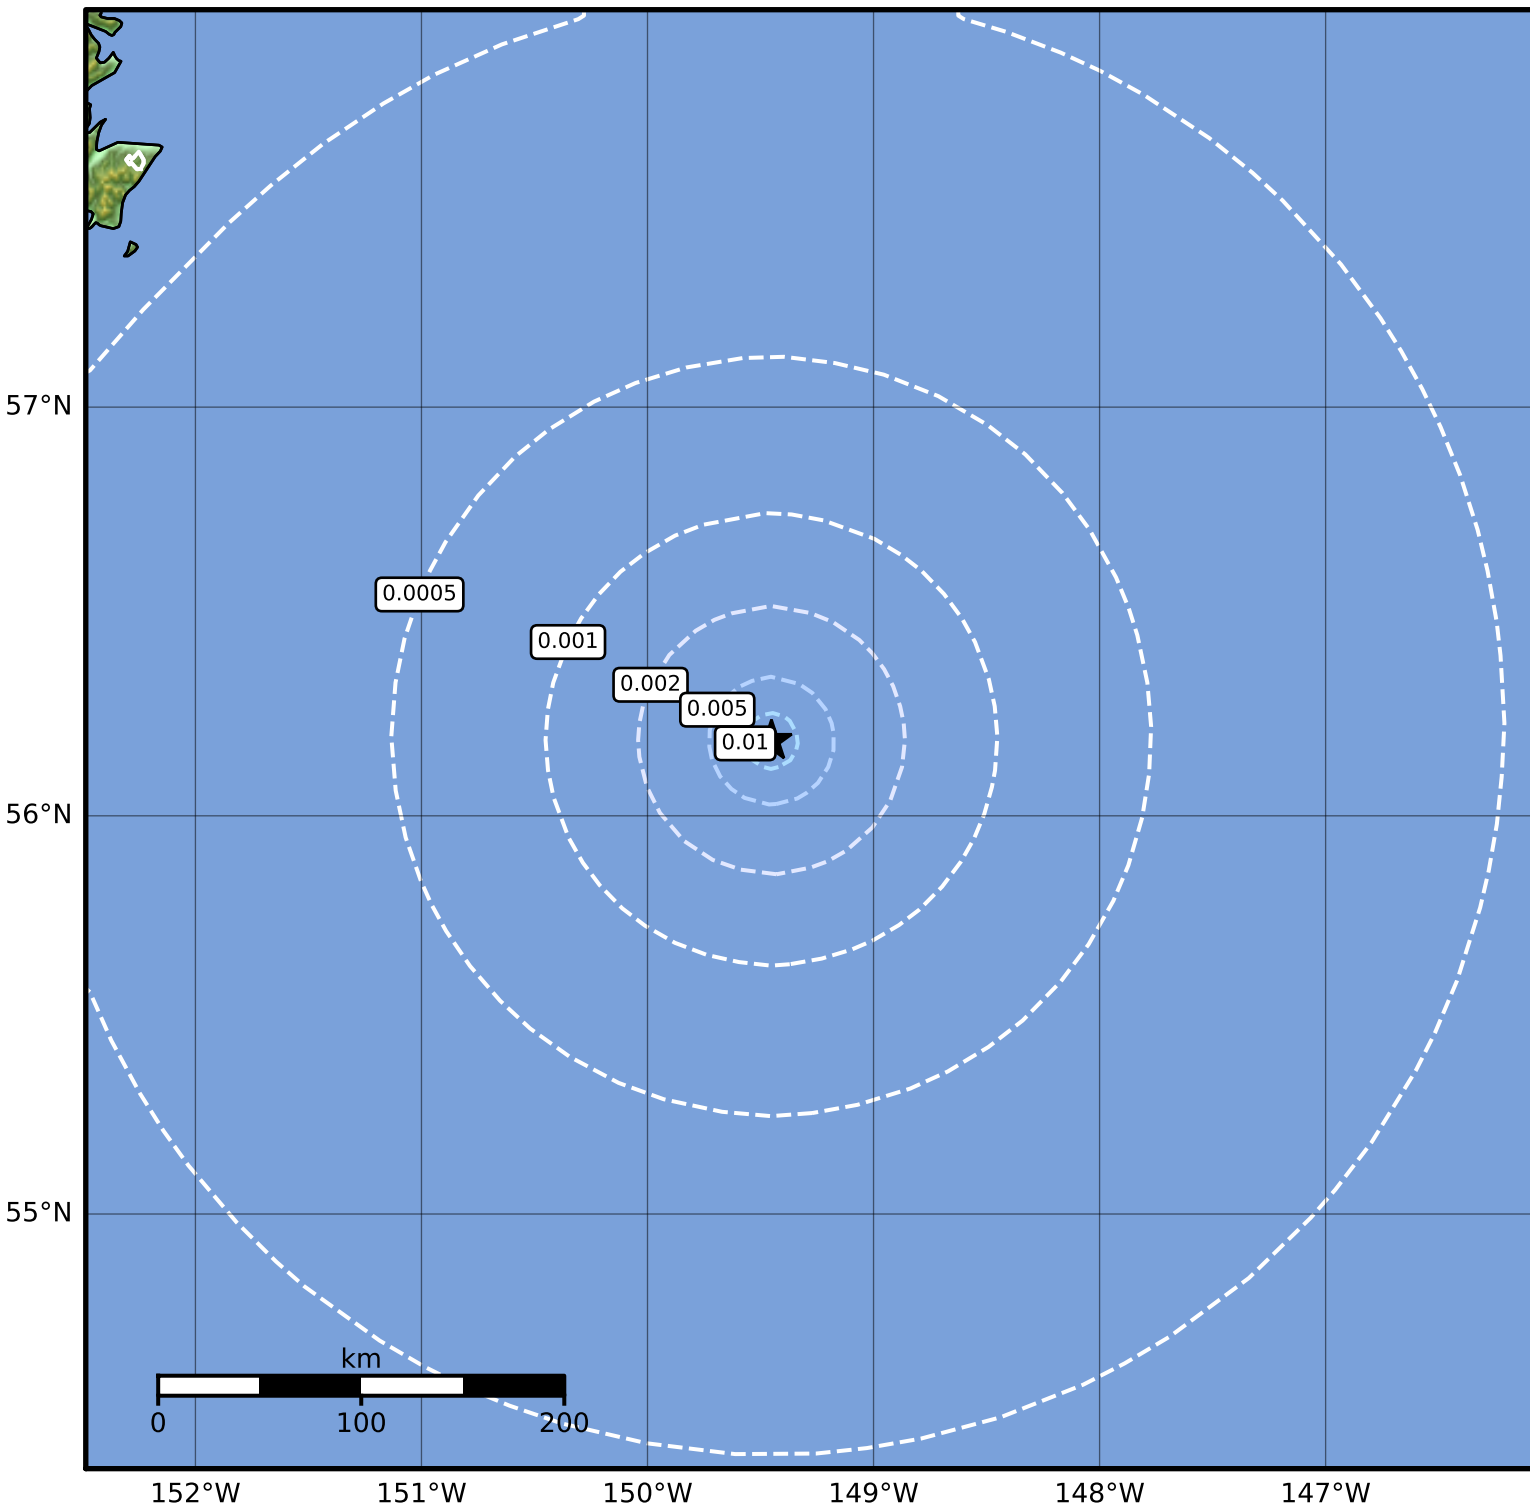

3.0 Second Peak Spectral Acceleration Map Alaska Earthquake Center  
 ShakeMap: 252 km (157 miles) SE of Kodiak  
 Dec 14, 2023 04:00:28 UTC M3.8 N56.19 W149.45 Depth: 10.0km ID:ak023fzlek7t

Scale based on Worden et al. (2012)

Version 1: Processed 2023-12-14T04:25:01Z

△ Seismic Instrument    ○ Reported Intensity

★ Epicenter