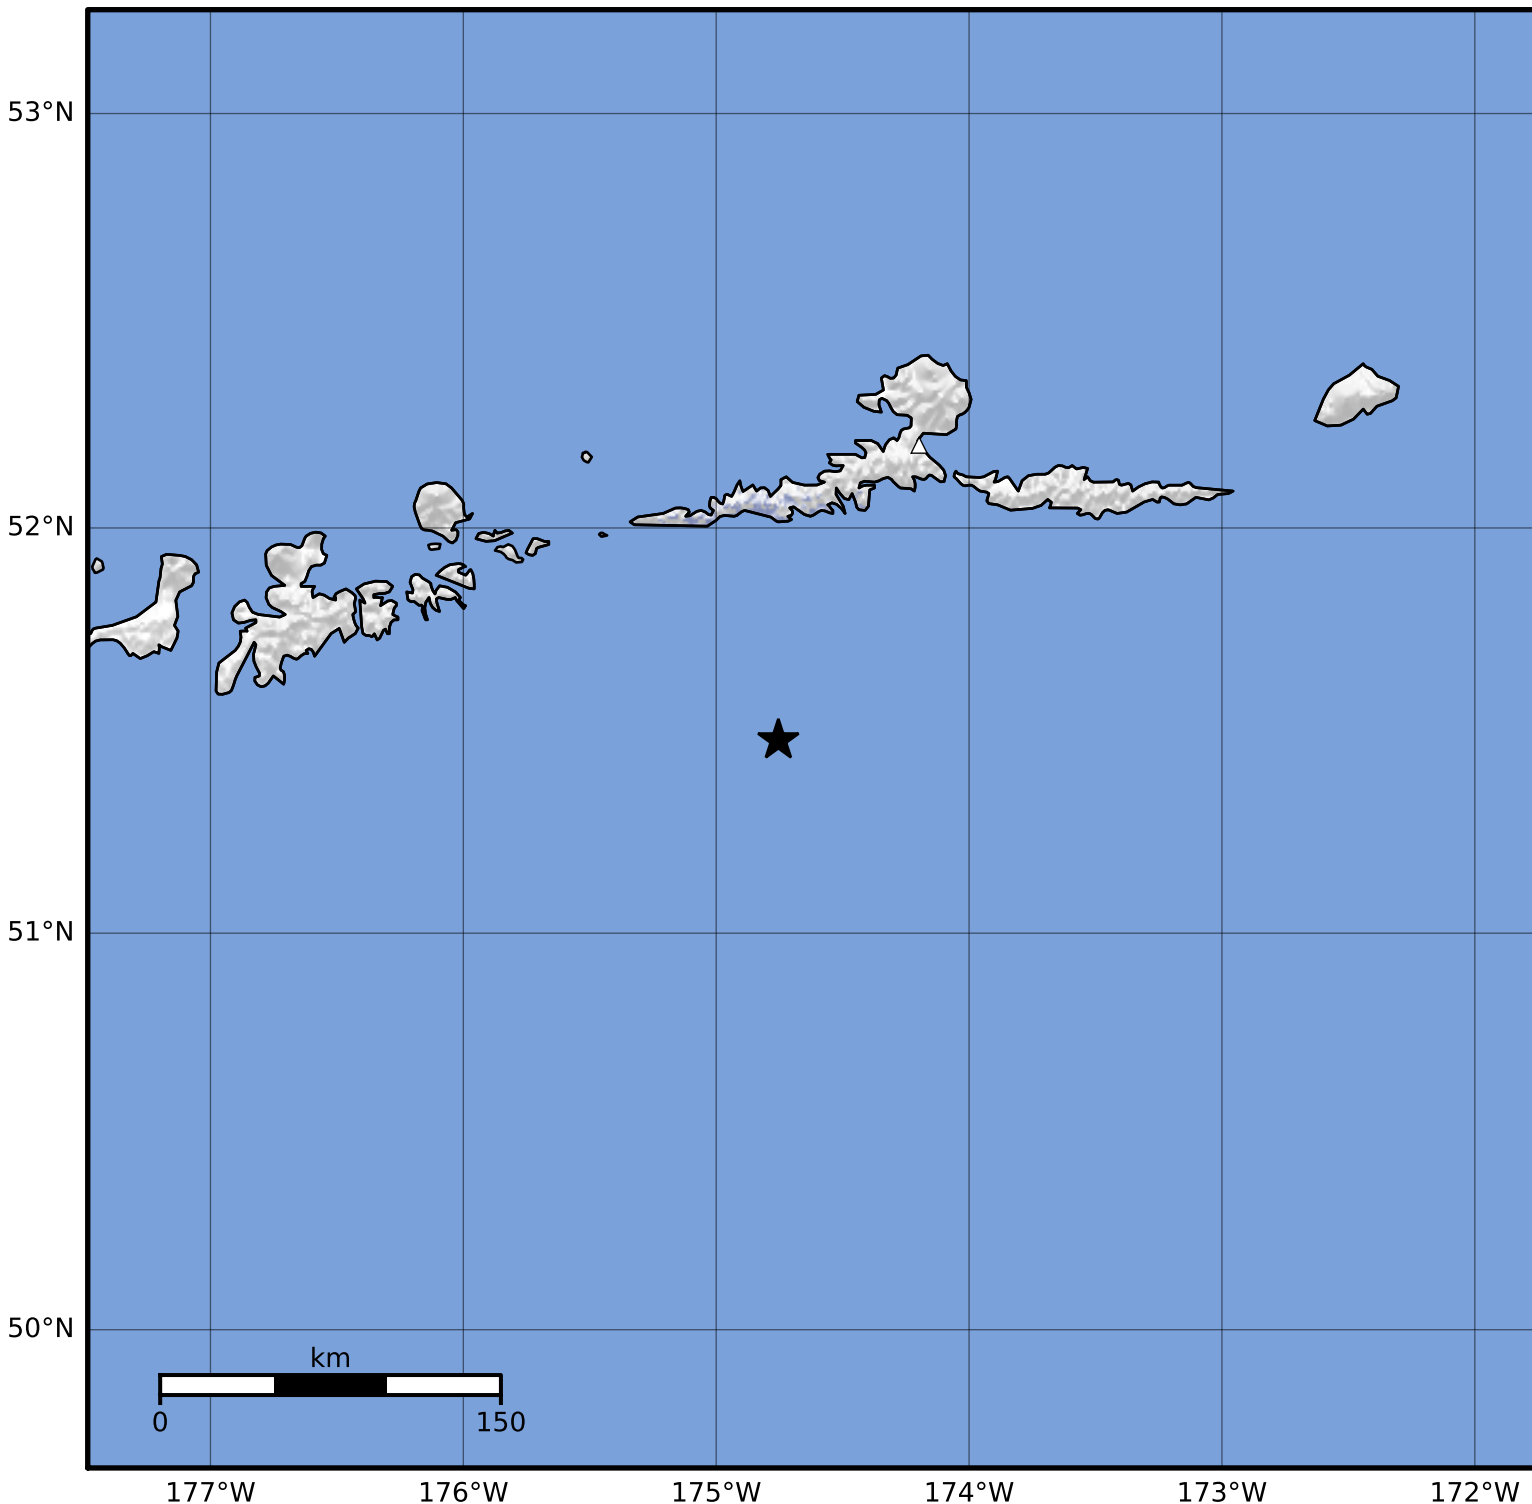

Macroseismic Intensity Map Alaska Earthquake Center  
 ShakeMap: 88 km (55 miles) SSW of Atka  
 Dec 14, 2023 21:29:46 UTC M3.7 N51.48 W174.75 Depth: 25.8km ID:ak023fzvp6nl

SHAKING	Not felt	Weak	Light	Moderate	Strong	Very strong	Severe	Violent	Extreme
DAMAGE	None	None	None	Very light	Light	Moderate	Moderate/heavy	Heavy	Very heavy
PGA(%g)	<0.0464	0.297	2.76	6.2	11.5	21.5	40.1	74.7	>139
PGV(cm/s)	<0.0215	0.135	1.41	4.65	9.64	20	41.4	85.8	>178
INTENSITY	<b>I</b>	<b>II-III</b>	<b>IV</b>	<b>V</b>	<b>VI</b>	<b>VII</b>	<b>VIII</b>	<b>IX</b>	<b>X+</b>

Scale based on Worden et al. (2012)

Version 2: Processed 2023-12-14T23:45:10Z

△ Seismic Instrument ○ Reported Intensity

★ Epicenter