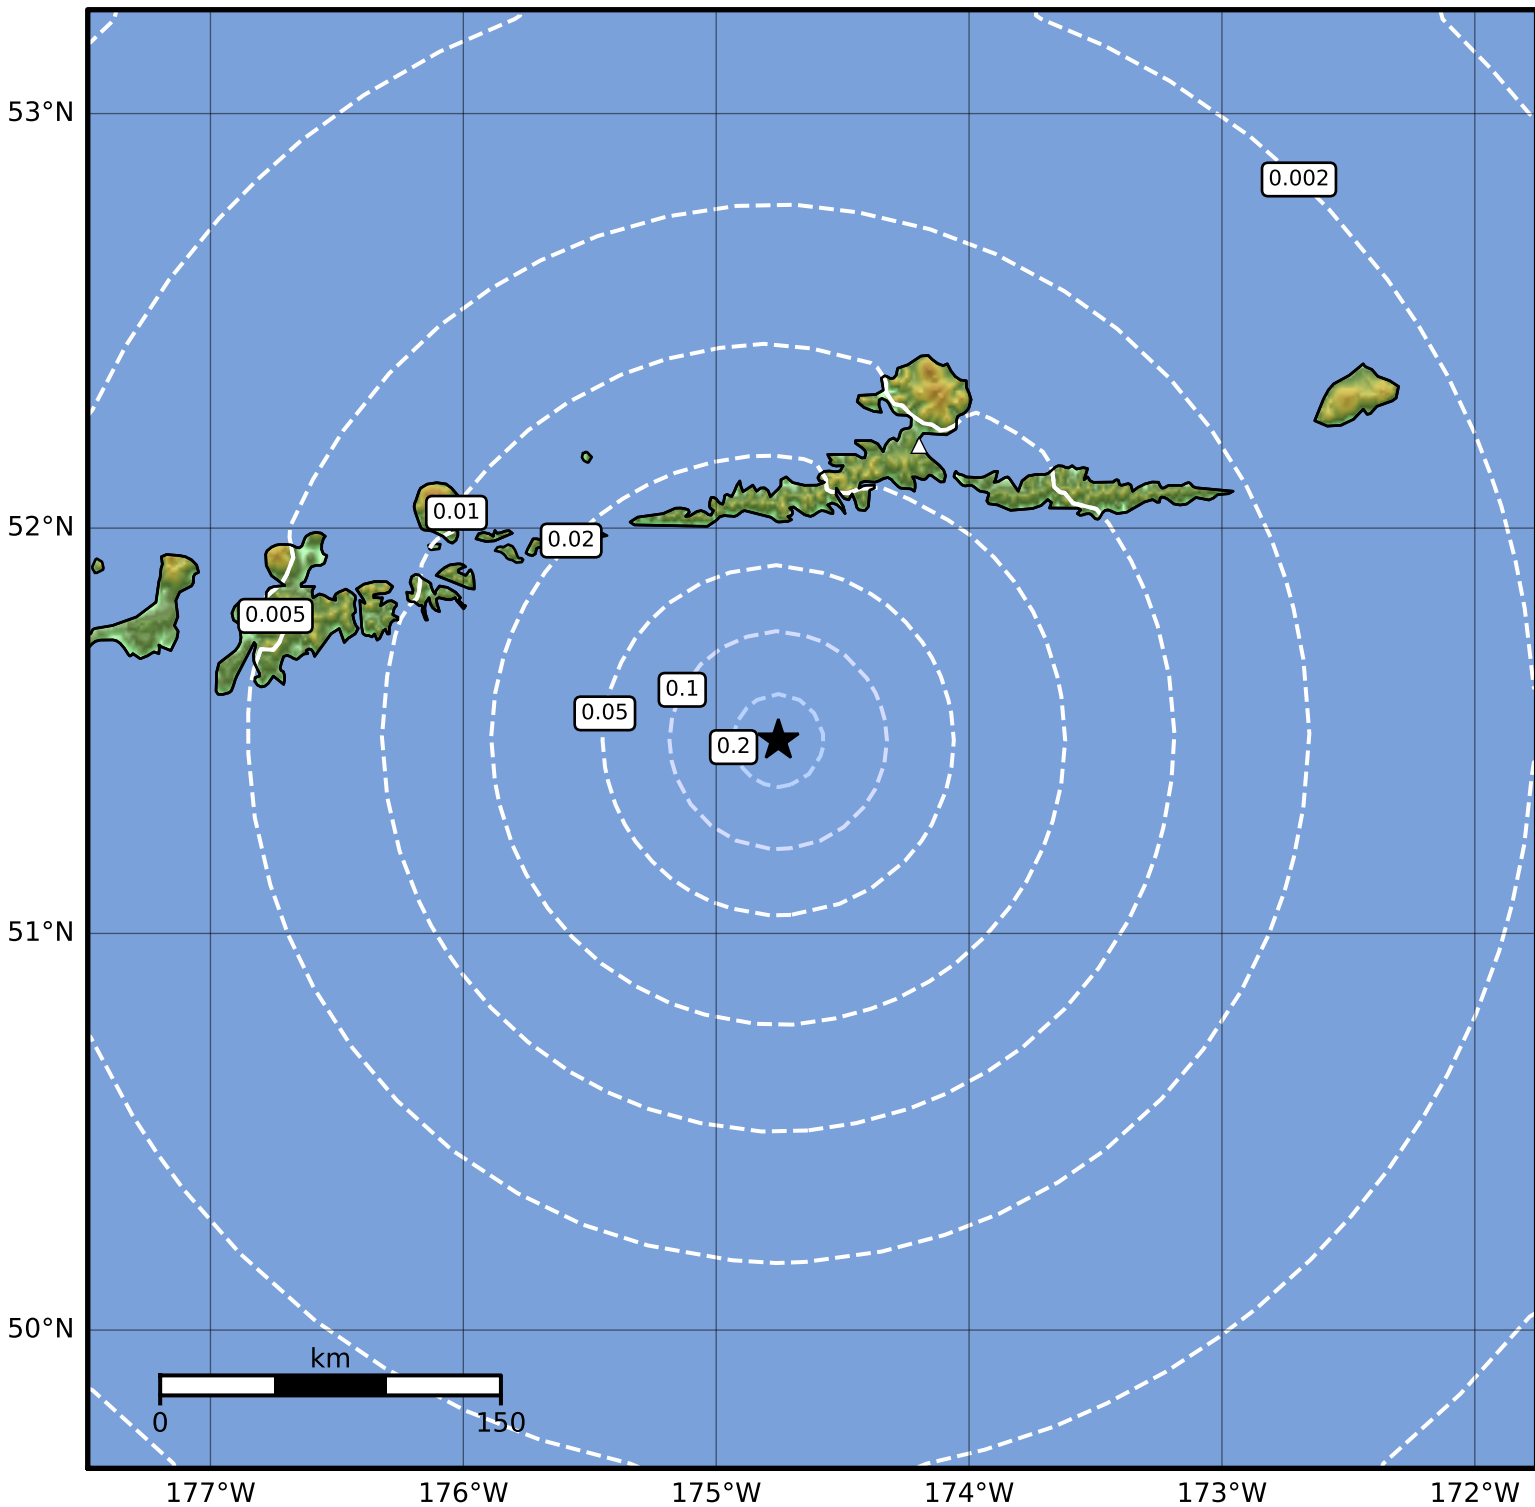

Peak Ground Acceleration Map Alaska Earthquake Center
 ShakeMap: 88 km (55 miles) SSW of Atka
 Dec 14, 2023 21:29:46 UTC M3.7 N51.48 W174.75 Depth: 25.8km ID:ak023fzvp6nl

PGA (%g)	0.1	0.2	0.5	1	2	5	10	20	50	100	200
----------	-----	-----	-----	---	---	---	----	----	----	-----	-----

Scale based on Worden et al. (2012)

Version 2: Processed 2023-12-14T23:45:10Z

△ Seismic Instrument ○ Reported Intensity

★ Epicenter