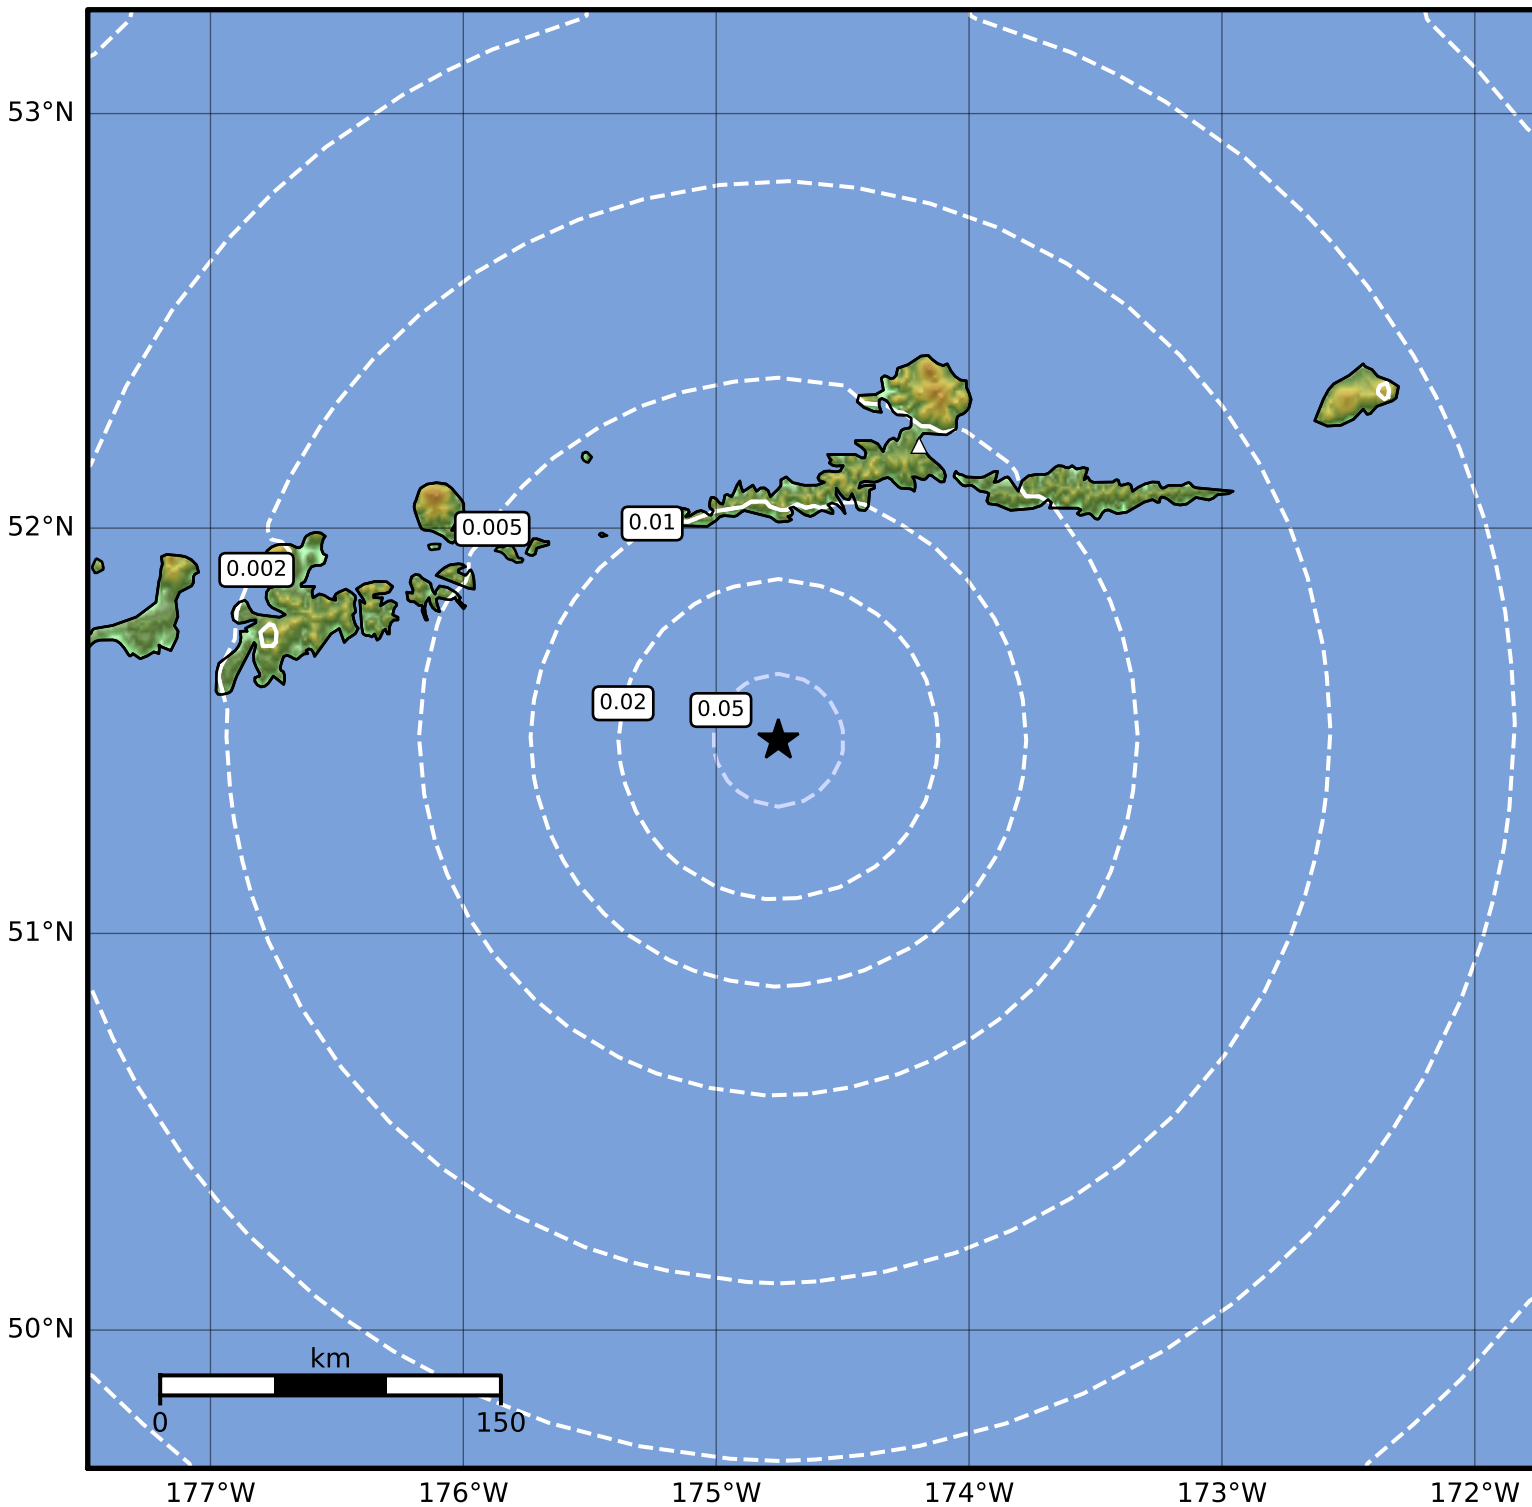

Peak Ground Velocity Map Alaska Earthquake Center
ShakeMap: 88 km (55 miles) SSW of Atka
Dec 14, 2023 21:29:46 UTC M3.7 N51.48 W174.75 Depth: 25.8km ID:ak023fzvp6nl

Scale based on Worden et al. (2012)

△ Seismic Instrument ○ Reported Intensity

★ Epicenter

Version 2: Processed 2023-12-14T23:45:10Z