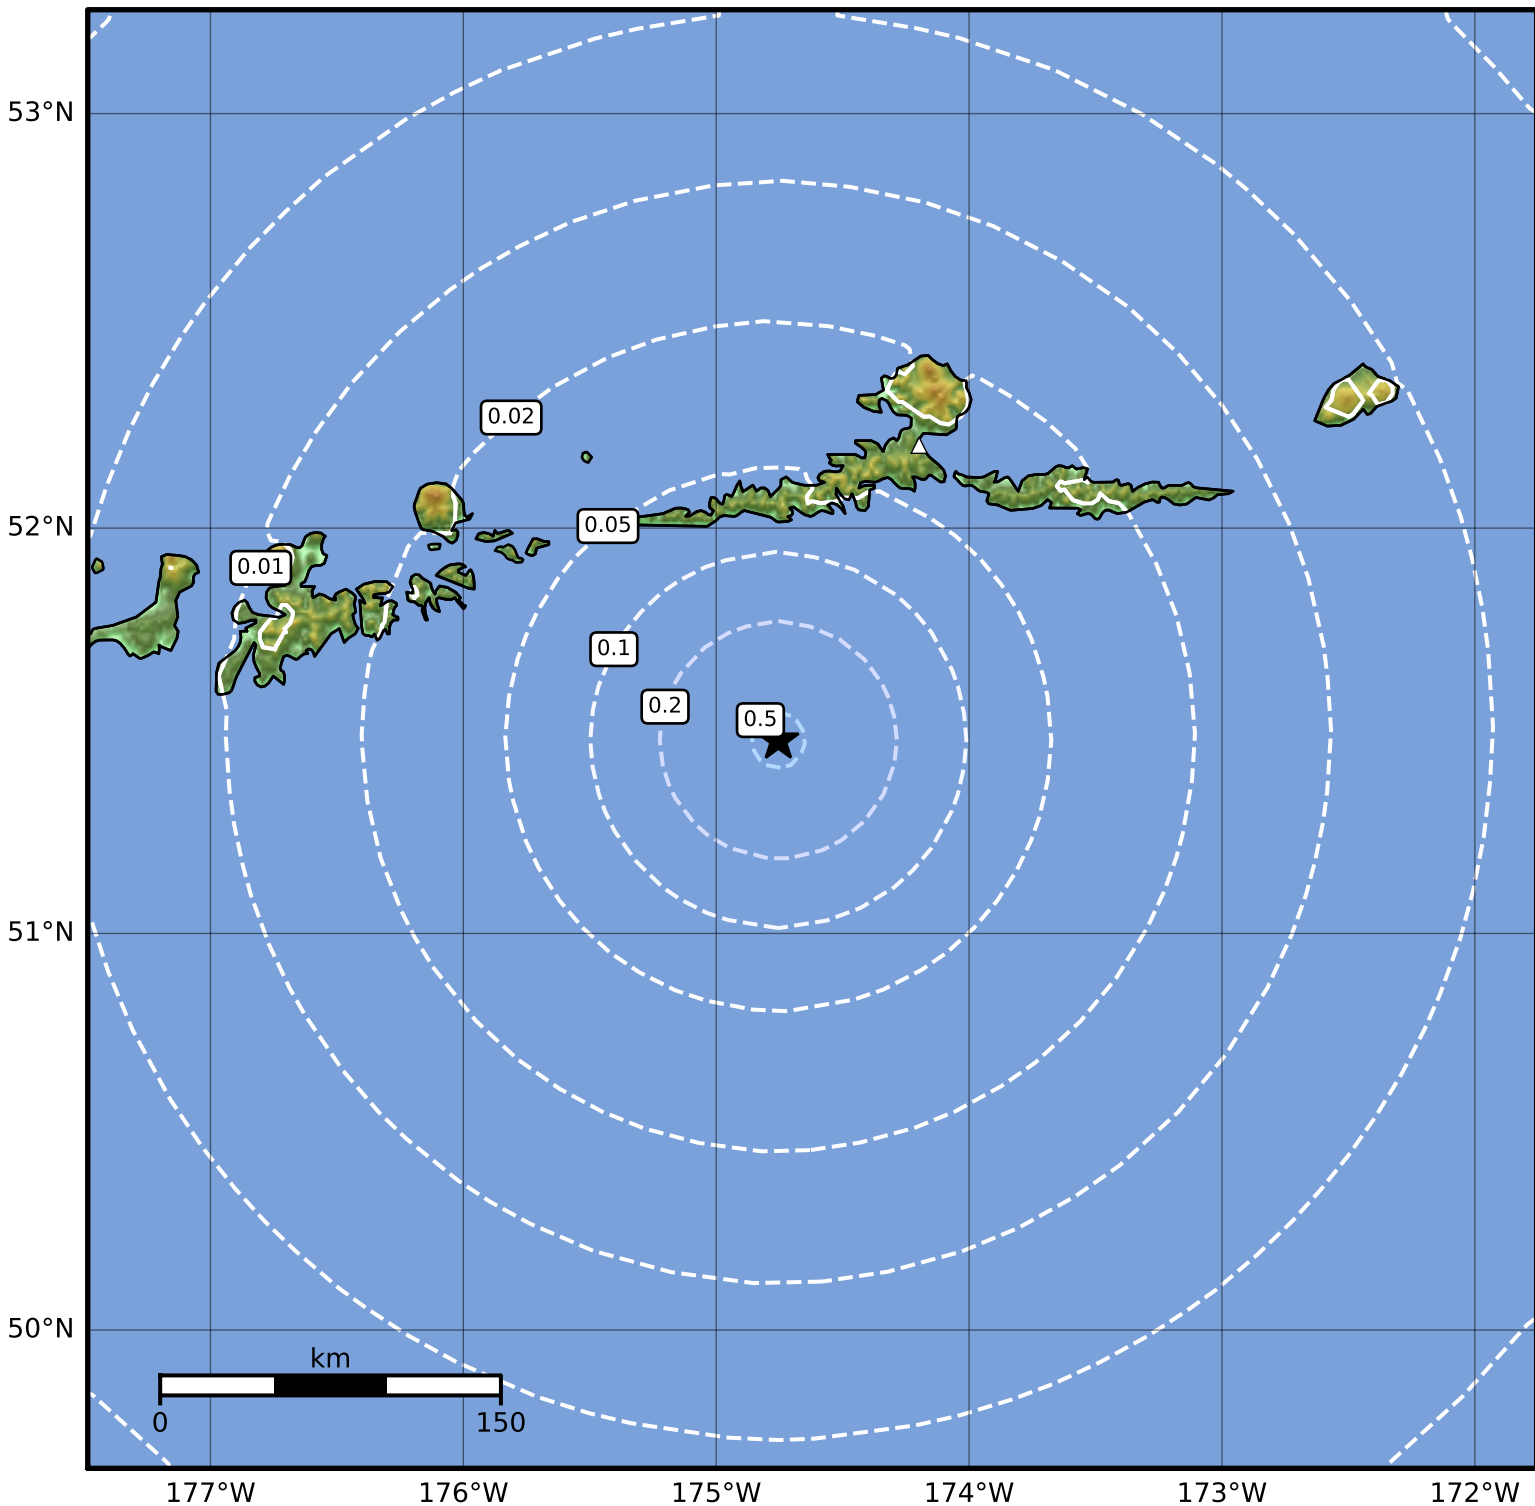

0.3 Second Peak Spectral Acceleration Map Alaska Earthquake Center
 ShakeMap: 88 km (55 miles) SSW of Atka
 Dec 14, 2023 21:29:46 UTC M3.7 N51.48 W174.75 Depth: 25.8km ID:ak023fzvp6nl

SA(0.3) (%g)	0.1	0.2	0.5	1	2	5	10	20	50	100	200
---------------------	------------	------------	------------	----------	----------	----------	-----------	-----------	-----------	------------	------------

Scale based on Worden et al. (2012)

Version 2: Processed 2023-12-14T23:45:10Z

△ Seismic Instrument ○ Reported Intensity

★ Epicenter