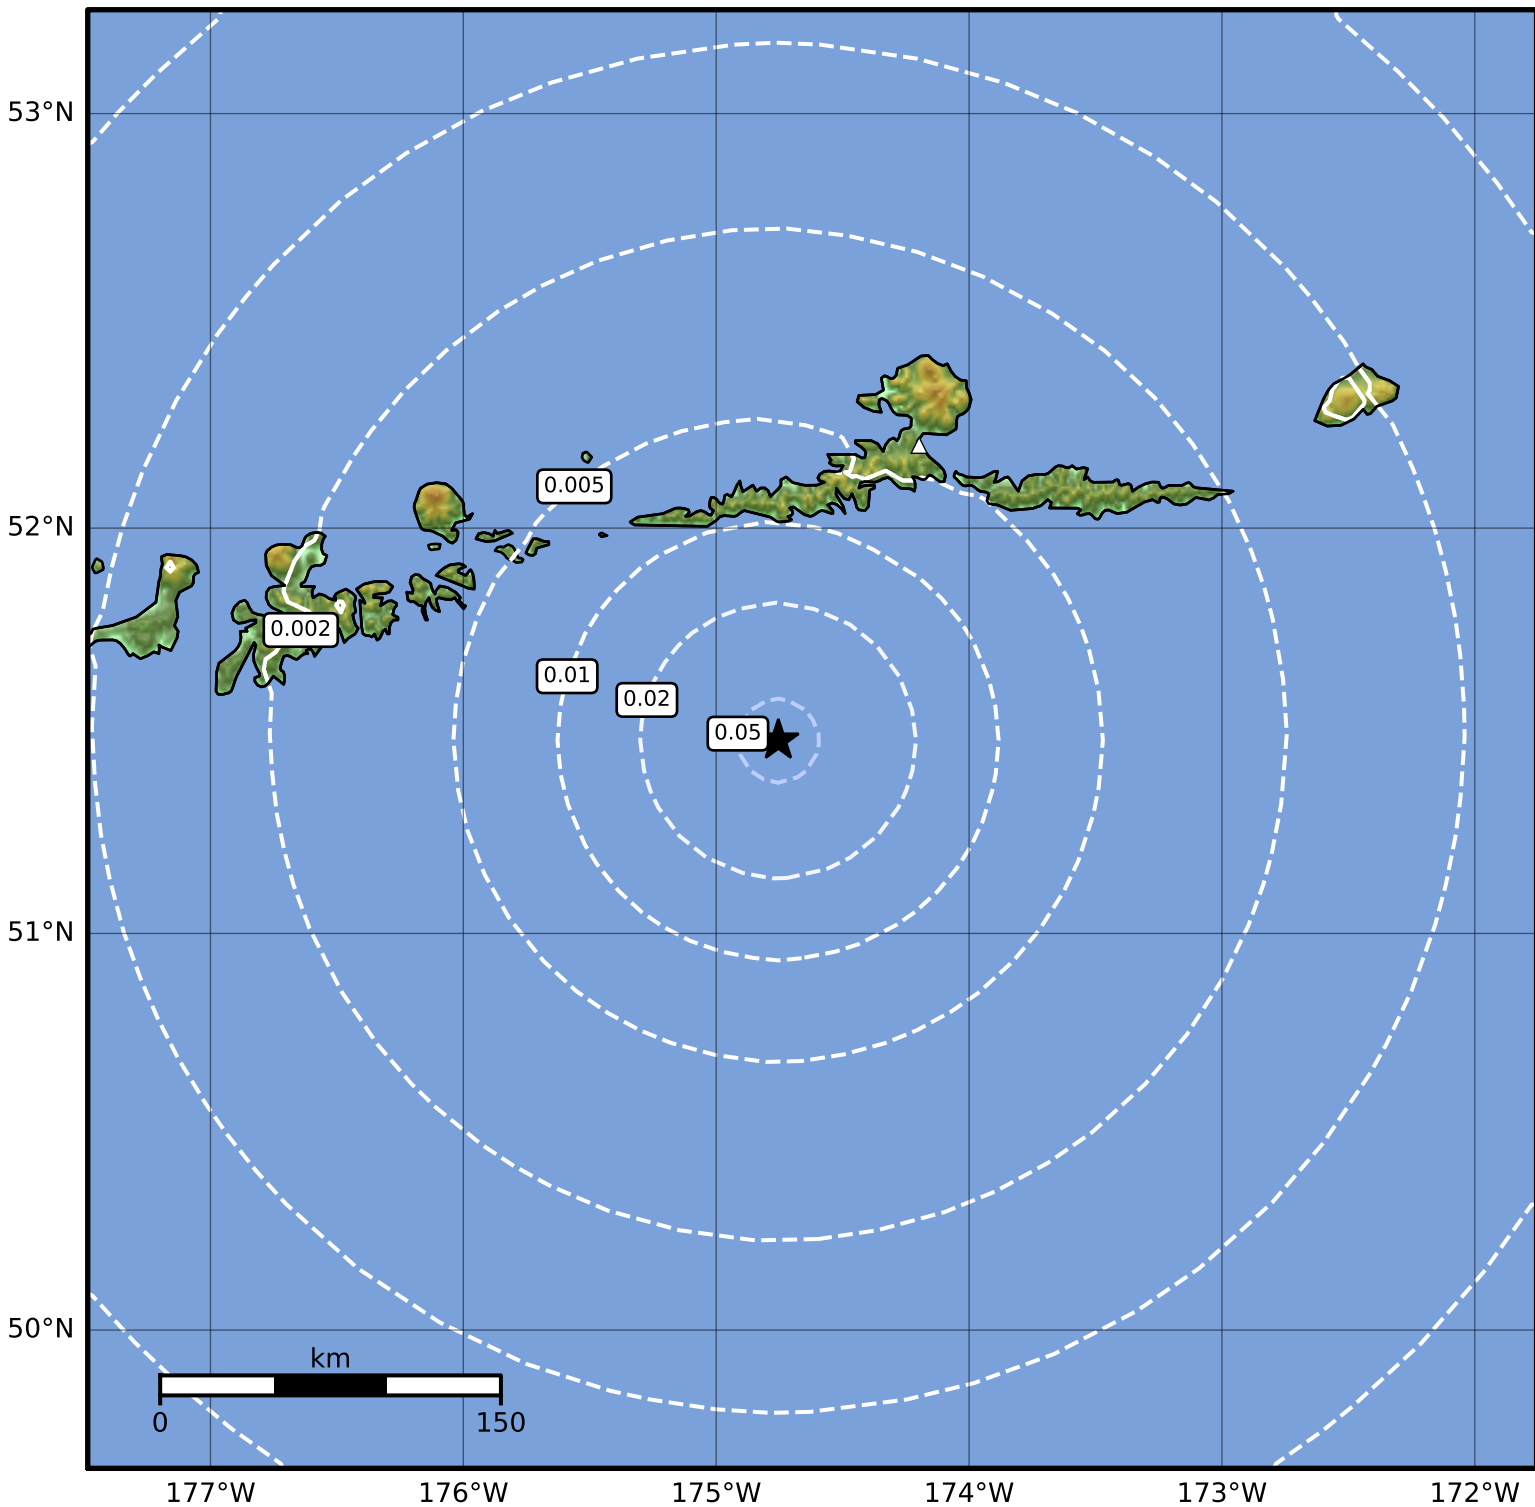

1.0 Second Peak Spectral Acceleration Map Alaska Earthquake Center
ShakeMap: 88 km (55 miles) SSW of Atka
Dec 14, 2023 21:29:46 UTC M3.7 N51.48 W174.75 Depth: 25.8km ID:ak023fzvp6nl

Scale based on Worden et al. (2012)

Version 2: Processed 2023-12-14T23:45:10Z

△ Seismic Instrument ○ Reported Intensity

★ Epicenter