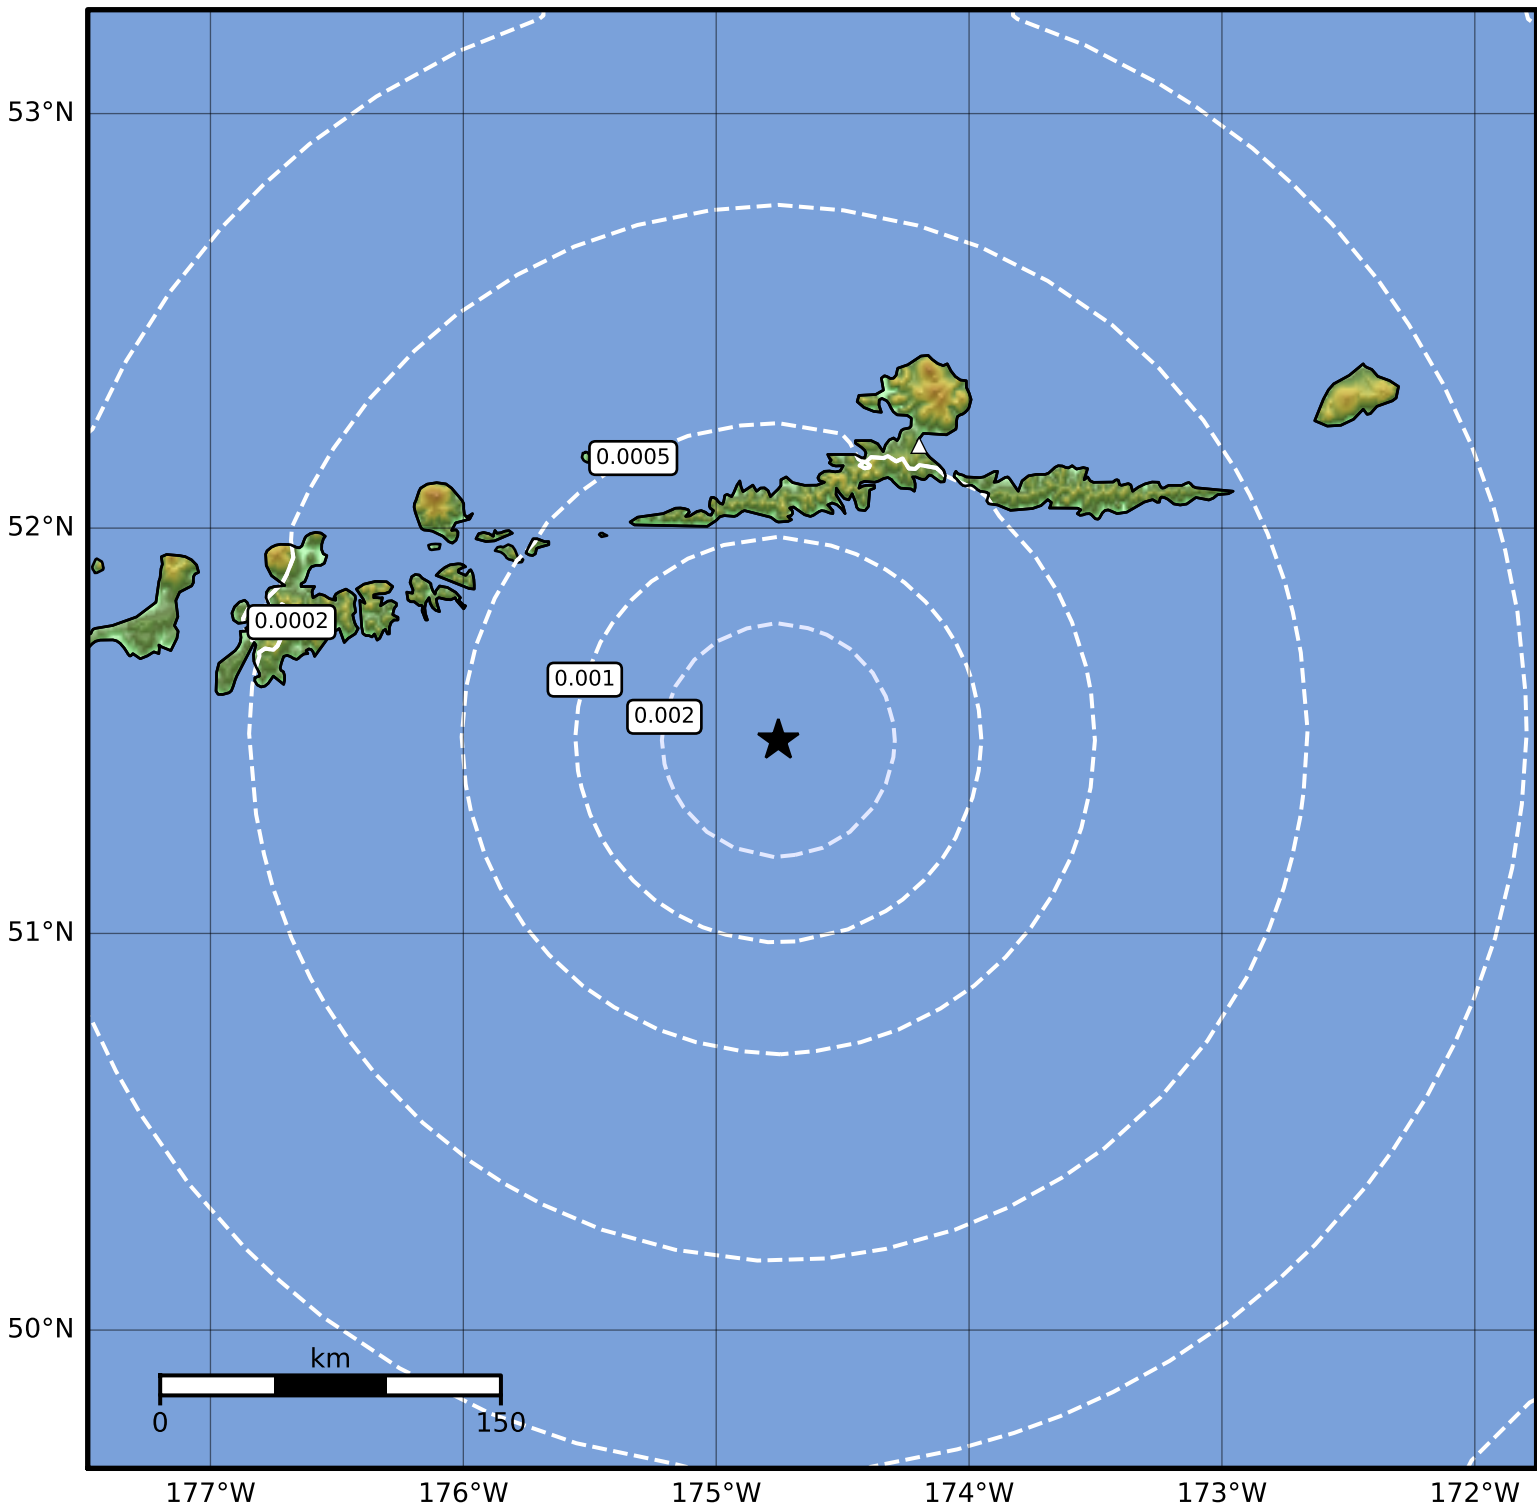

3.0 Second Peak Spectral Acceleration Map Alaska Earthquake Center
 ShakeMap: 88 km (55 miles) SSW of Atka
 Dec 14, 2023 21:29:46 UTC M3.7 N51.48 W174.75 Depth: 25.8km ID:ak023fzvp6nl

Scale based on Worden et al. (2012)

△ Seismic Instrument ○ Reported Intensity

★ Epicenter

Version 2: Processed 2023-12-14T23:45:10Z