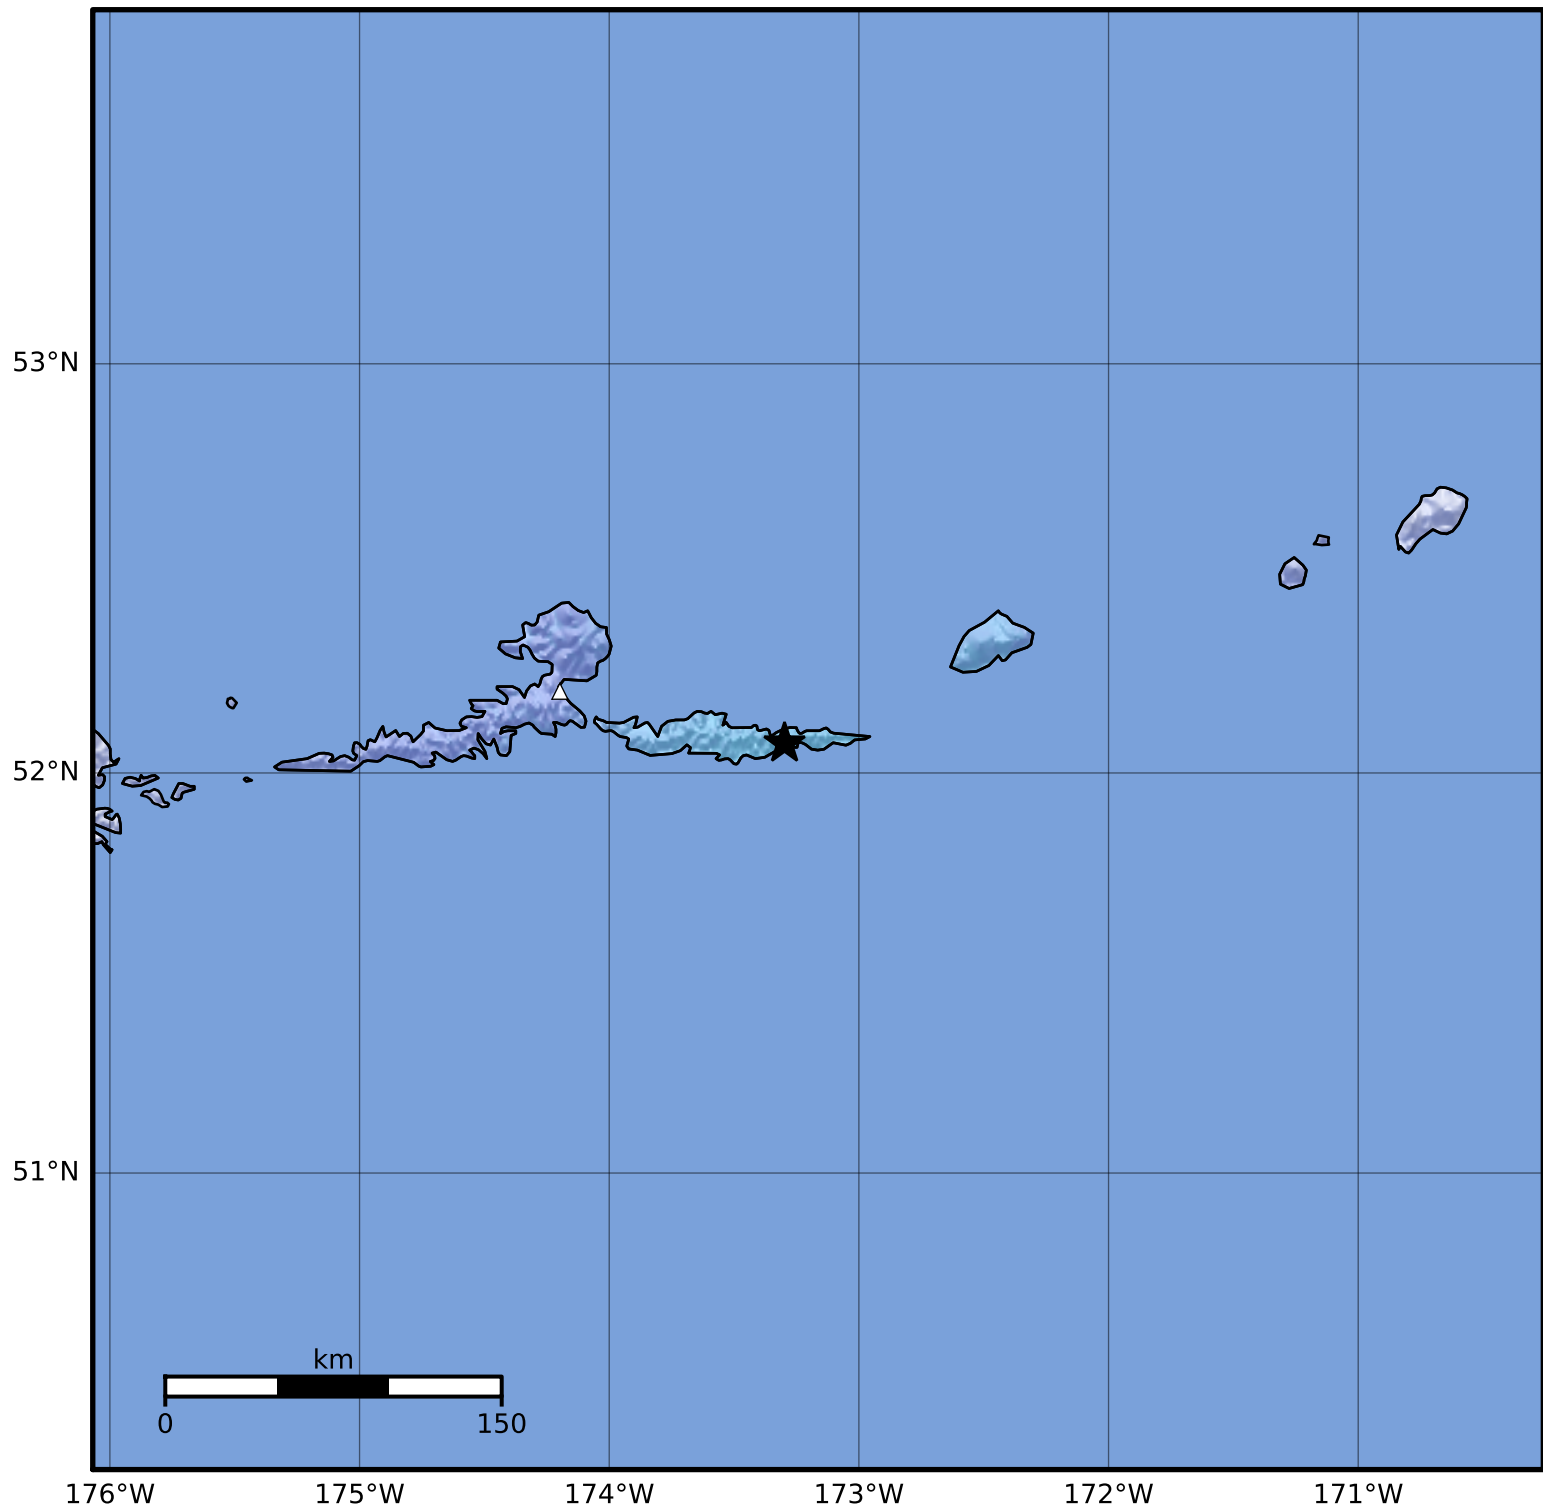

Macroseismic Intensity Map Alaska Earthquake Center
 ShakeMap: 63 km (39 miles) ESE of Atka
 Dec 18, 2023 12:47:05 UTC M3.7 N52.07 W173.30 Depth: 70.6km ID:ak023g6clg80

SHAKING	Not felt	Weak	Light	Moderate	Strong	Very strong	Severe	Violent	Extreme
DAMAGE	None	None	None	Very light	Light	Moderate	Moderate/heavy	Heavy	Very heavy
PGA(%g)	<0.0464	0.297	2.76	6.2	11.5	21.5	40.1	74.7	>139
PGV(cm/s)	<0.0215	0.135	1.41	4.65	9.64	20	41.4	85.8	>178
INTENSITY	I	II-III	IV	V	VI	VII	VIII	IX	X+

Scale based on Worden et al. (2012)

Version 2: Processed 2023-12-18T18:51:46Z

△ Seismic Instrument ○ Reported Intensity

★ Epicenter