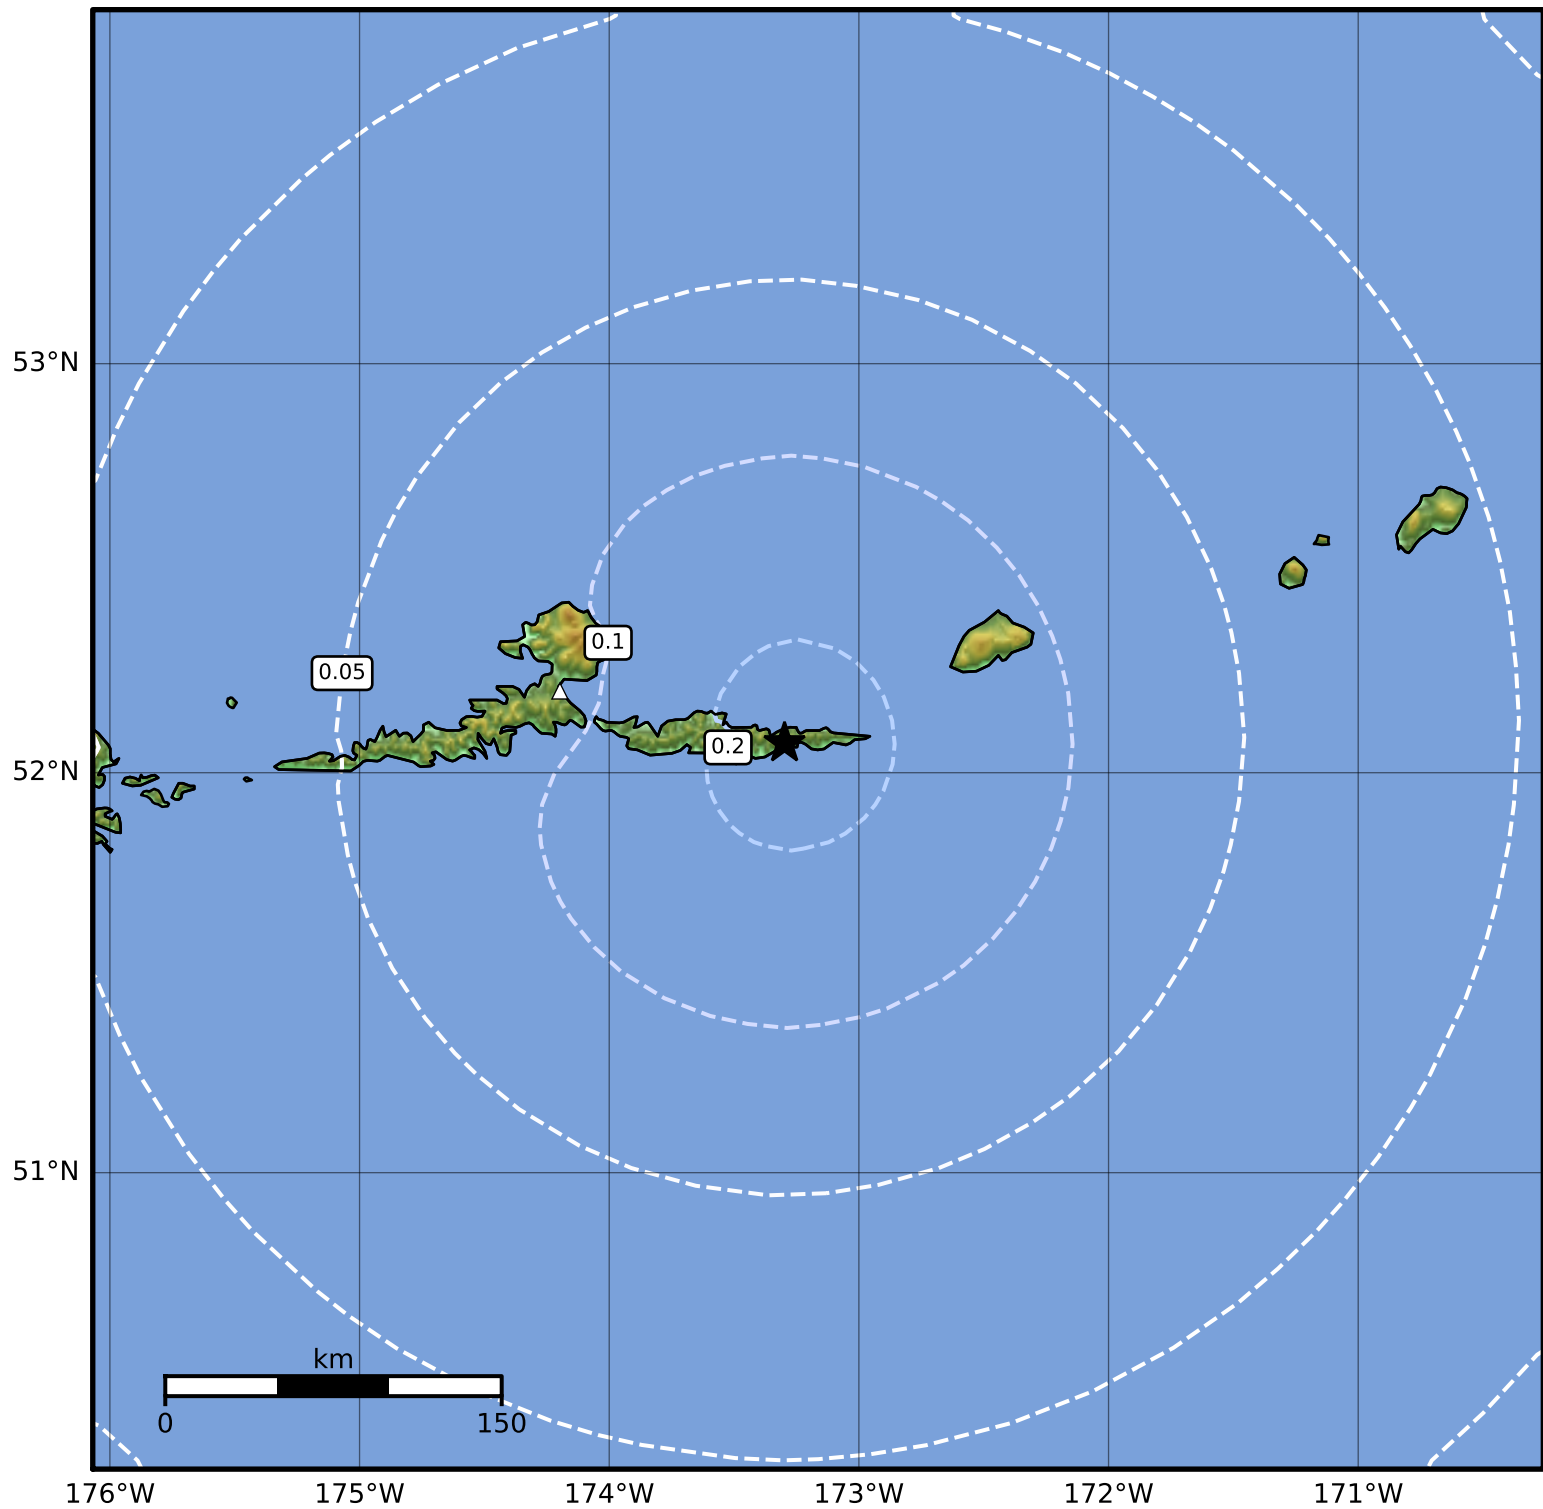

Peak Ground Acceleration Map Alaska Earthquake Center
ShakeMap: 63 km (39 miles) ESE of Atka
Dec 18, 2023 12:47:05 UTC M3.7 N52.07 W173.30 Depth: 70.6km ID:ak023g6c1g80

PGA (%g)	0.1	0.2	0.5	1	2	5	10	20	50	100	200
----------	-----	-----	-----	---	---	---	----	----	----	-----	-----

Scale based on Worden et al. (2012)

Version 2: Processed 2023-12-18T18:51:46Z

△ Seismic Instrument ○ Reported Intensity

★ Epicenter