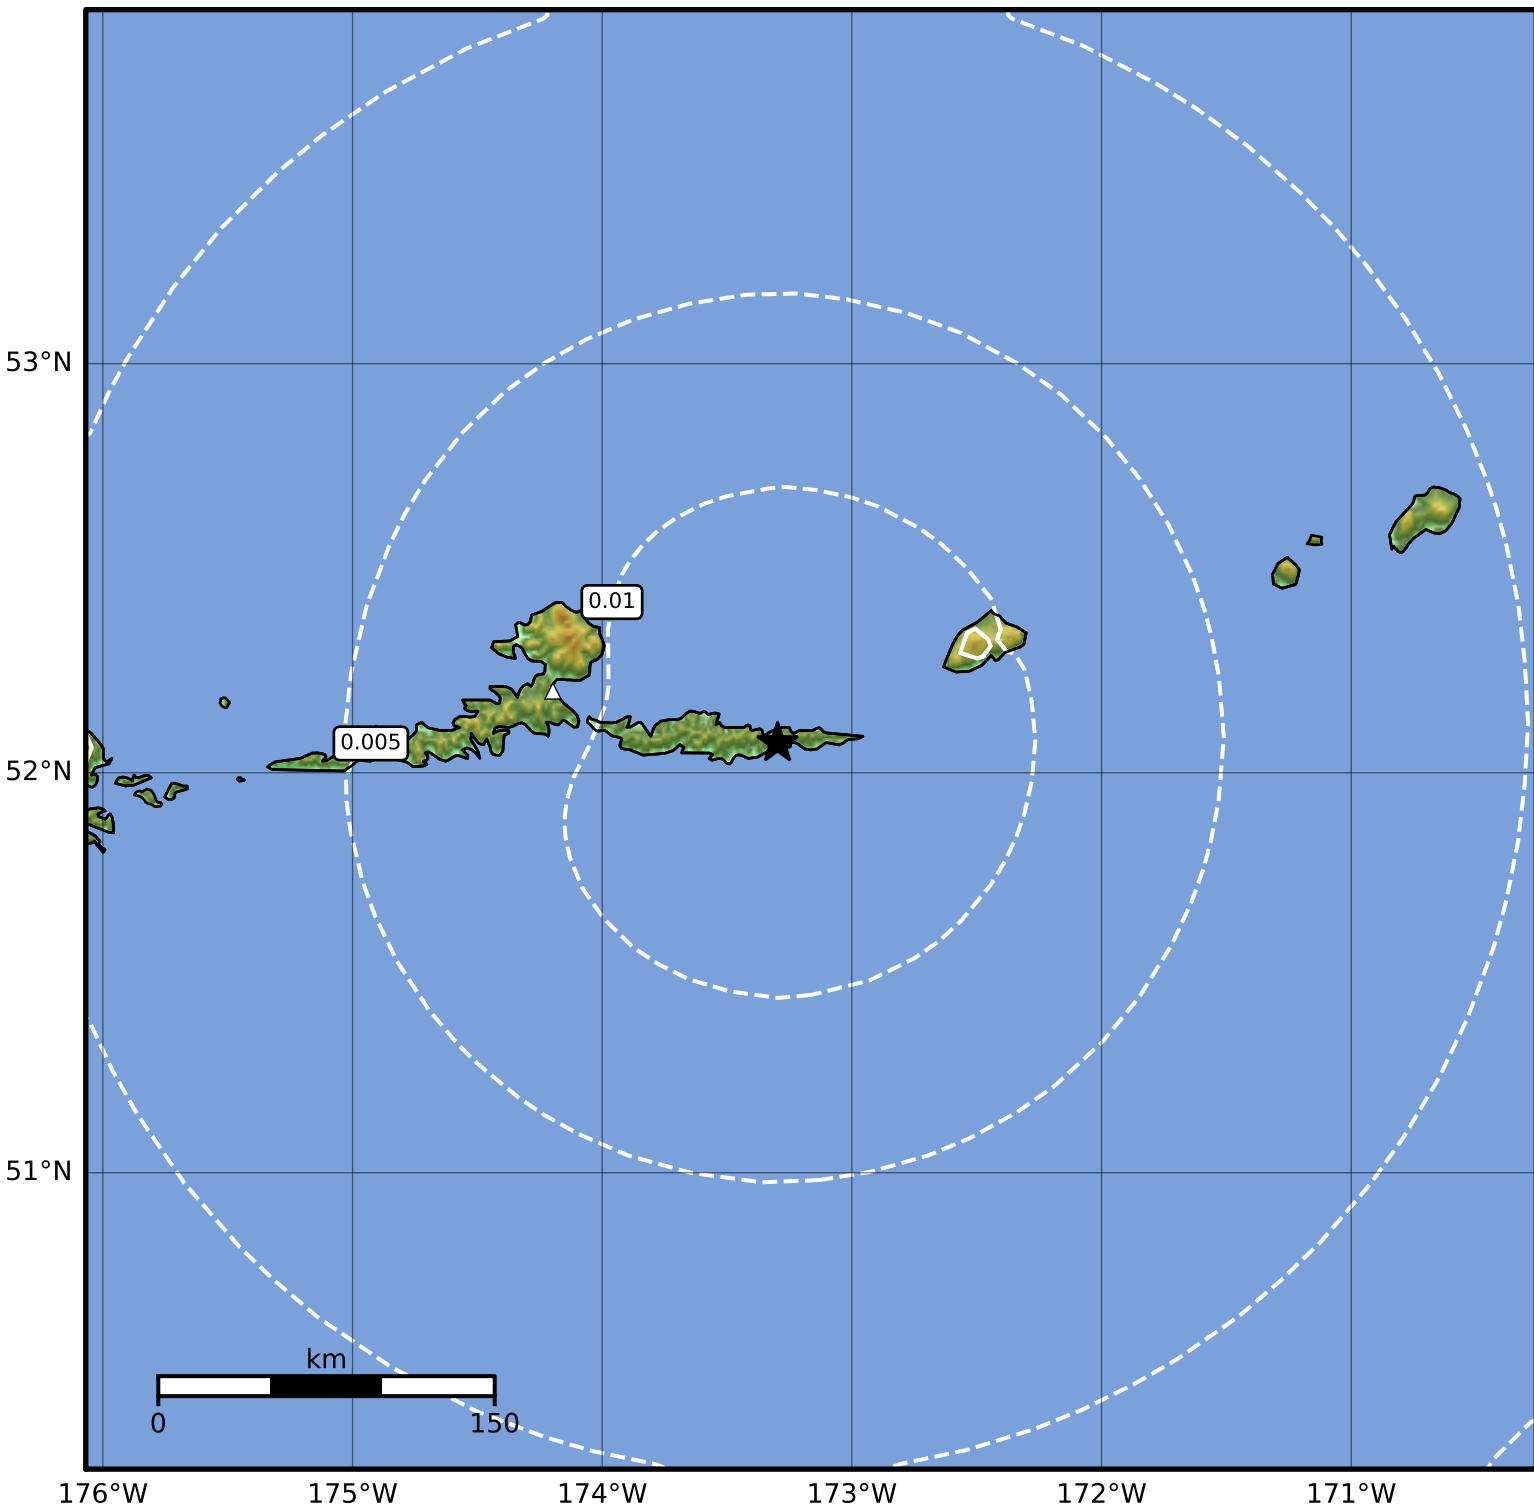

Peak Ground Velocity Map Alaska Earthquake Center
 ShakeMap: 63 km (39 miles) ESE of Atka
 Dec 18, 2023 12:47:05 UTC M3.7 N52.07 W173.30 Depth: 70.6km ID:ak023g6c1g80

Scale based on Worden et al. (2012)

Version 2: Processed 2023-12-18T18:51:46Z

△ Seismic Instrument ○ Reported Intensity

★ Epicenter