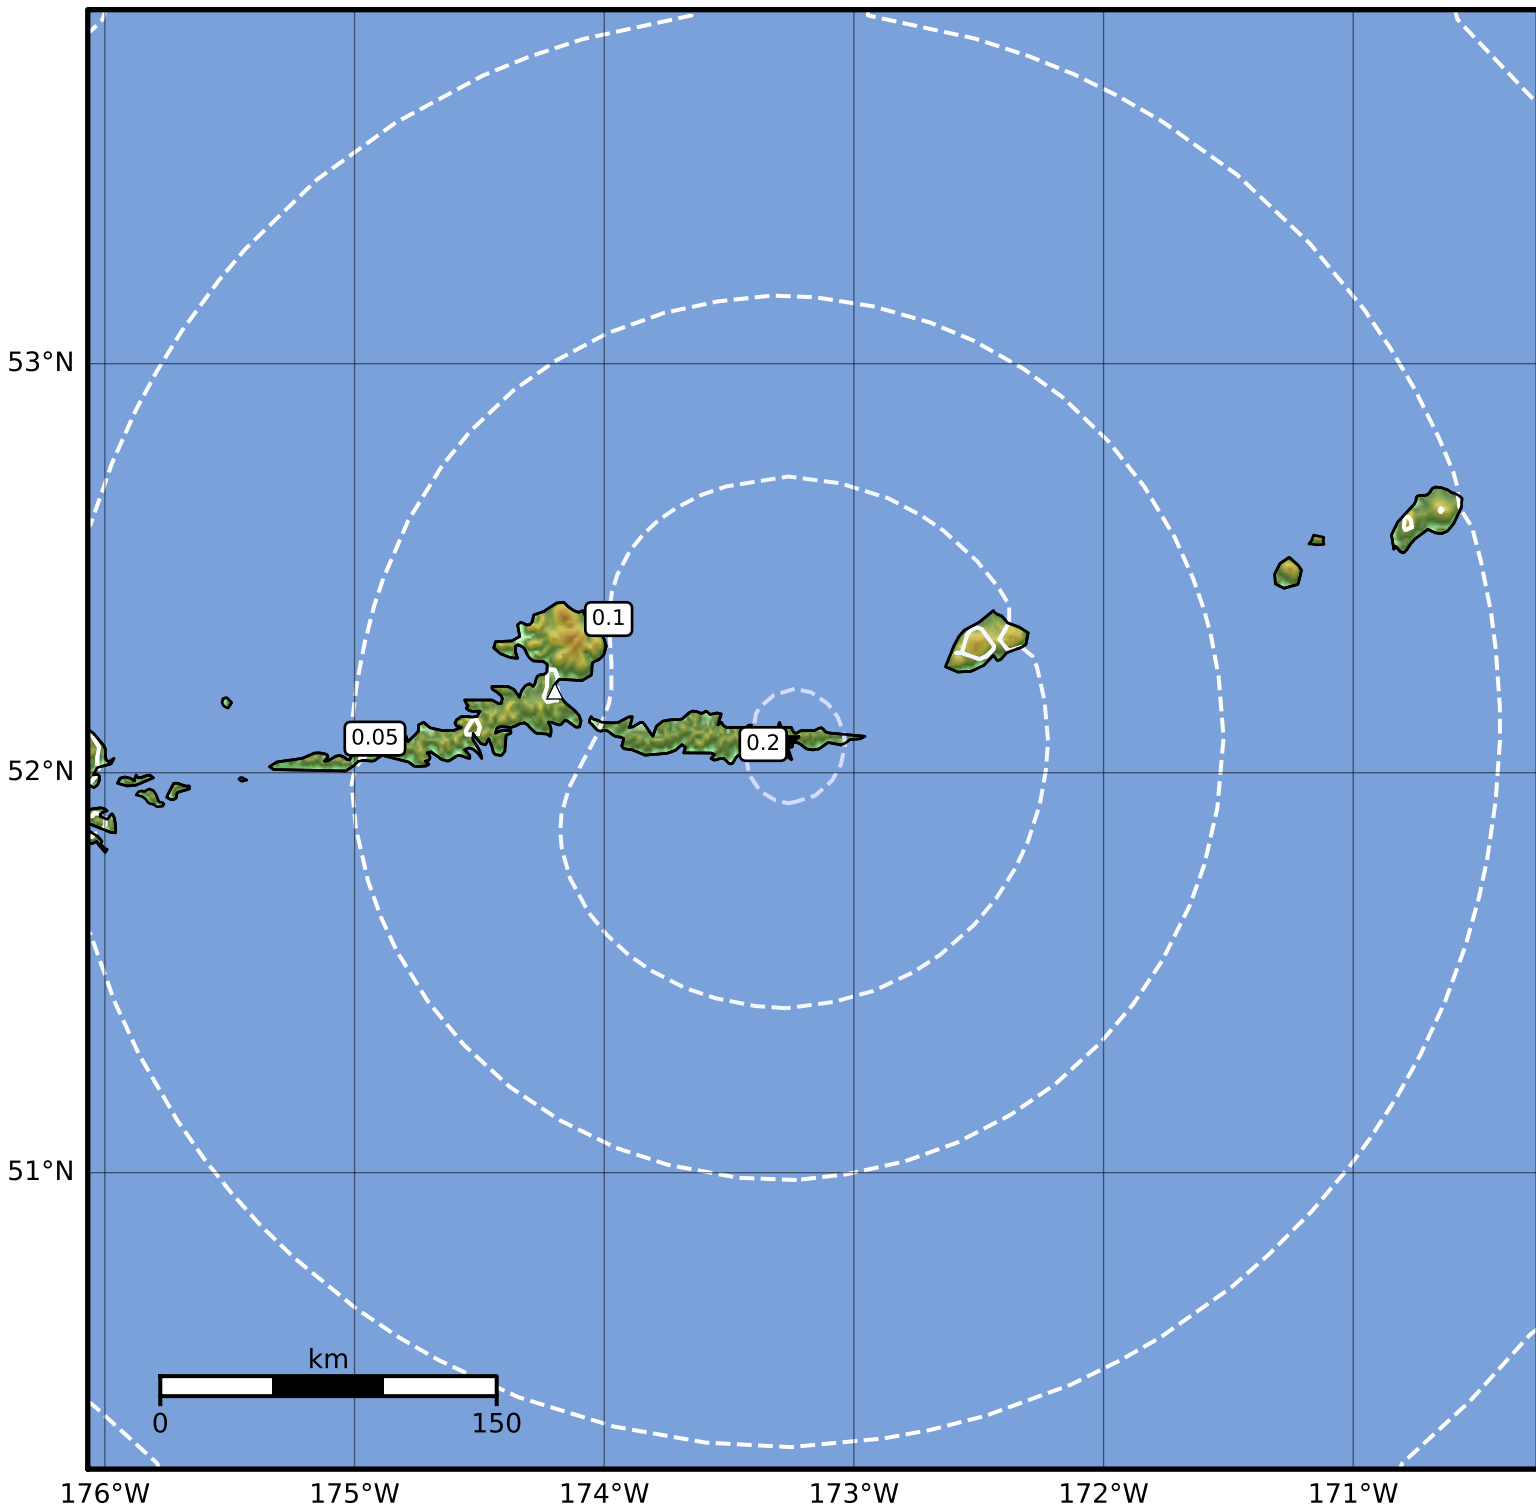

0.3 Second Peak Spectral Acceleration Map Alaska Earthquake Center
 ShakeMap: 63 km (39 miles) ESE of Atka
 Dec 18, 2023 12:47:05 UTC M3.7 N52.07 W173.30 Depth: 70.6km ID:ak023g6c1g80

SA(0.3) (%g)	0.1	0.2	0.5	1	2	5	10	20	50	100	200
---------------------	------------	------------	------------	----------	----------	----------	-----------	-----------	-----------	------------	------------

Scale based on Worden et al. (2012)

Version 2: Processed 2023-12-18T18:51:46Z

△ Seismic Instrument ○ Reported Intensity

★ Epicenter