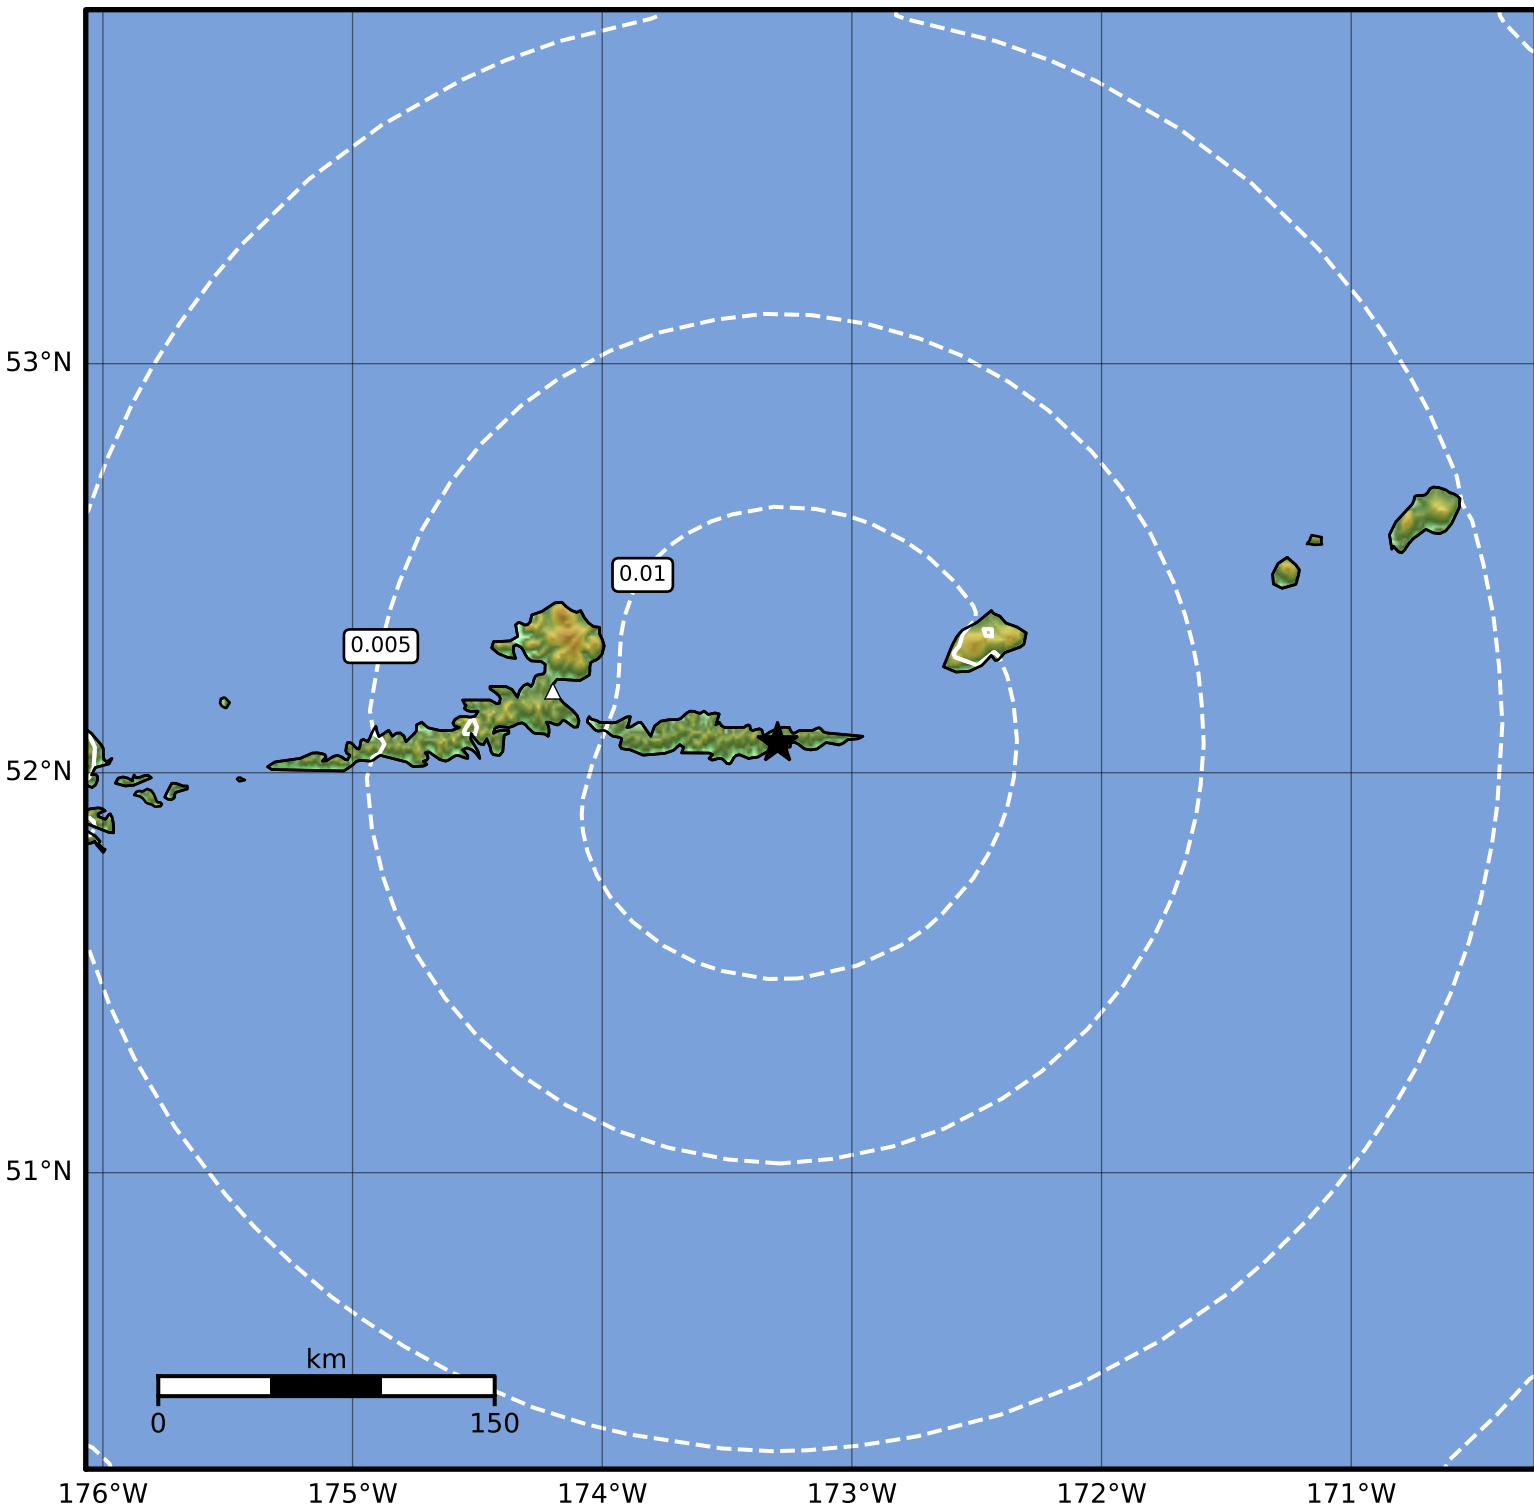

1.0 Second Peak Spectral Acceleration Map Alaska Earthquake Center  
 ShakeMap: 63 km (39 miles) ESE of Atka  
 Dec 18, 2023 12:47:05 UTC M3.7 N52.07 W173.30 Depth: 70.6km ID:ak023g6c1g80

SA(1.0) (%g)	0.1	0.2	0.5	1	2	5	10	20	50	100	200
--------------	-----	-----	-----	---	---	---	----	----	----	-----	-----

Scale based on Worden et al. (2012)

Version 2: Processed 2023-12-18T18:51:46Z

△ Seismic Instrument ○ Reported Intensity

★ Epicenter