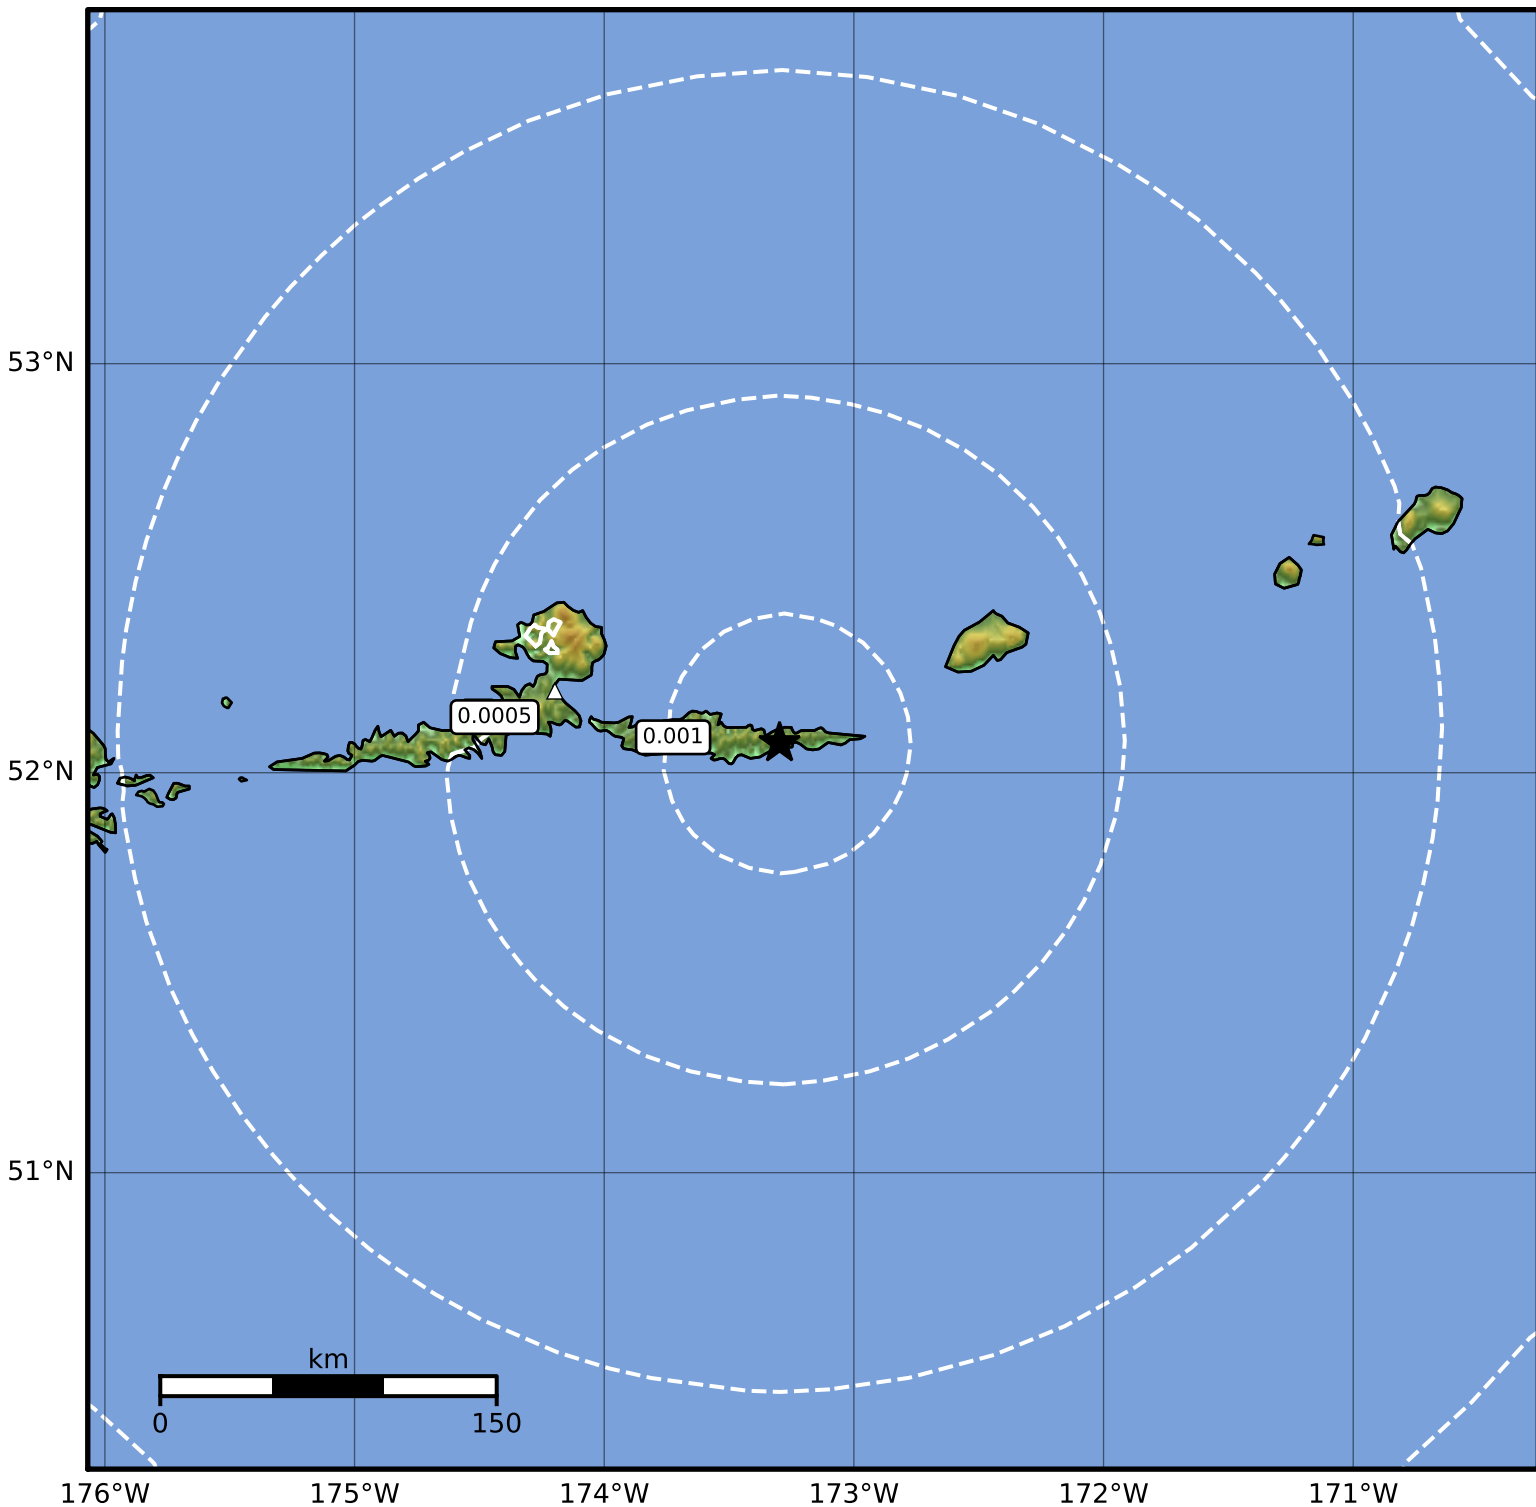

3.0 Second Peak Spectral Acceleration Map Alaska Earthquake Center
ShakeMap: 63 km (39 miles) ESE of Atka
Dec 18, 2023 12:47:05 UTC M3.7 N52.07 W173.30 Depth: 70.6km ID:ak023g6clg80

Scale based on Worden et al. (2012)

Version 2: Processed 2023-12-18T18:51:46Z

△ Seismic Instrument ○ Reported Intensity

★ Epicenter