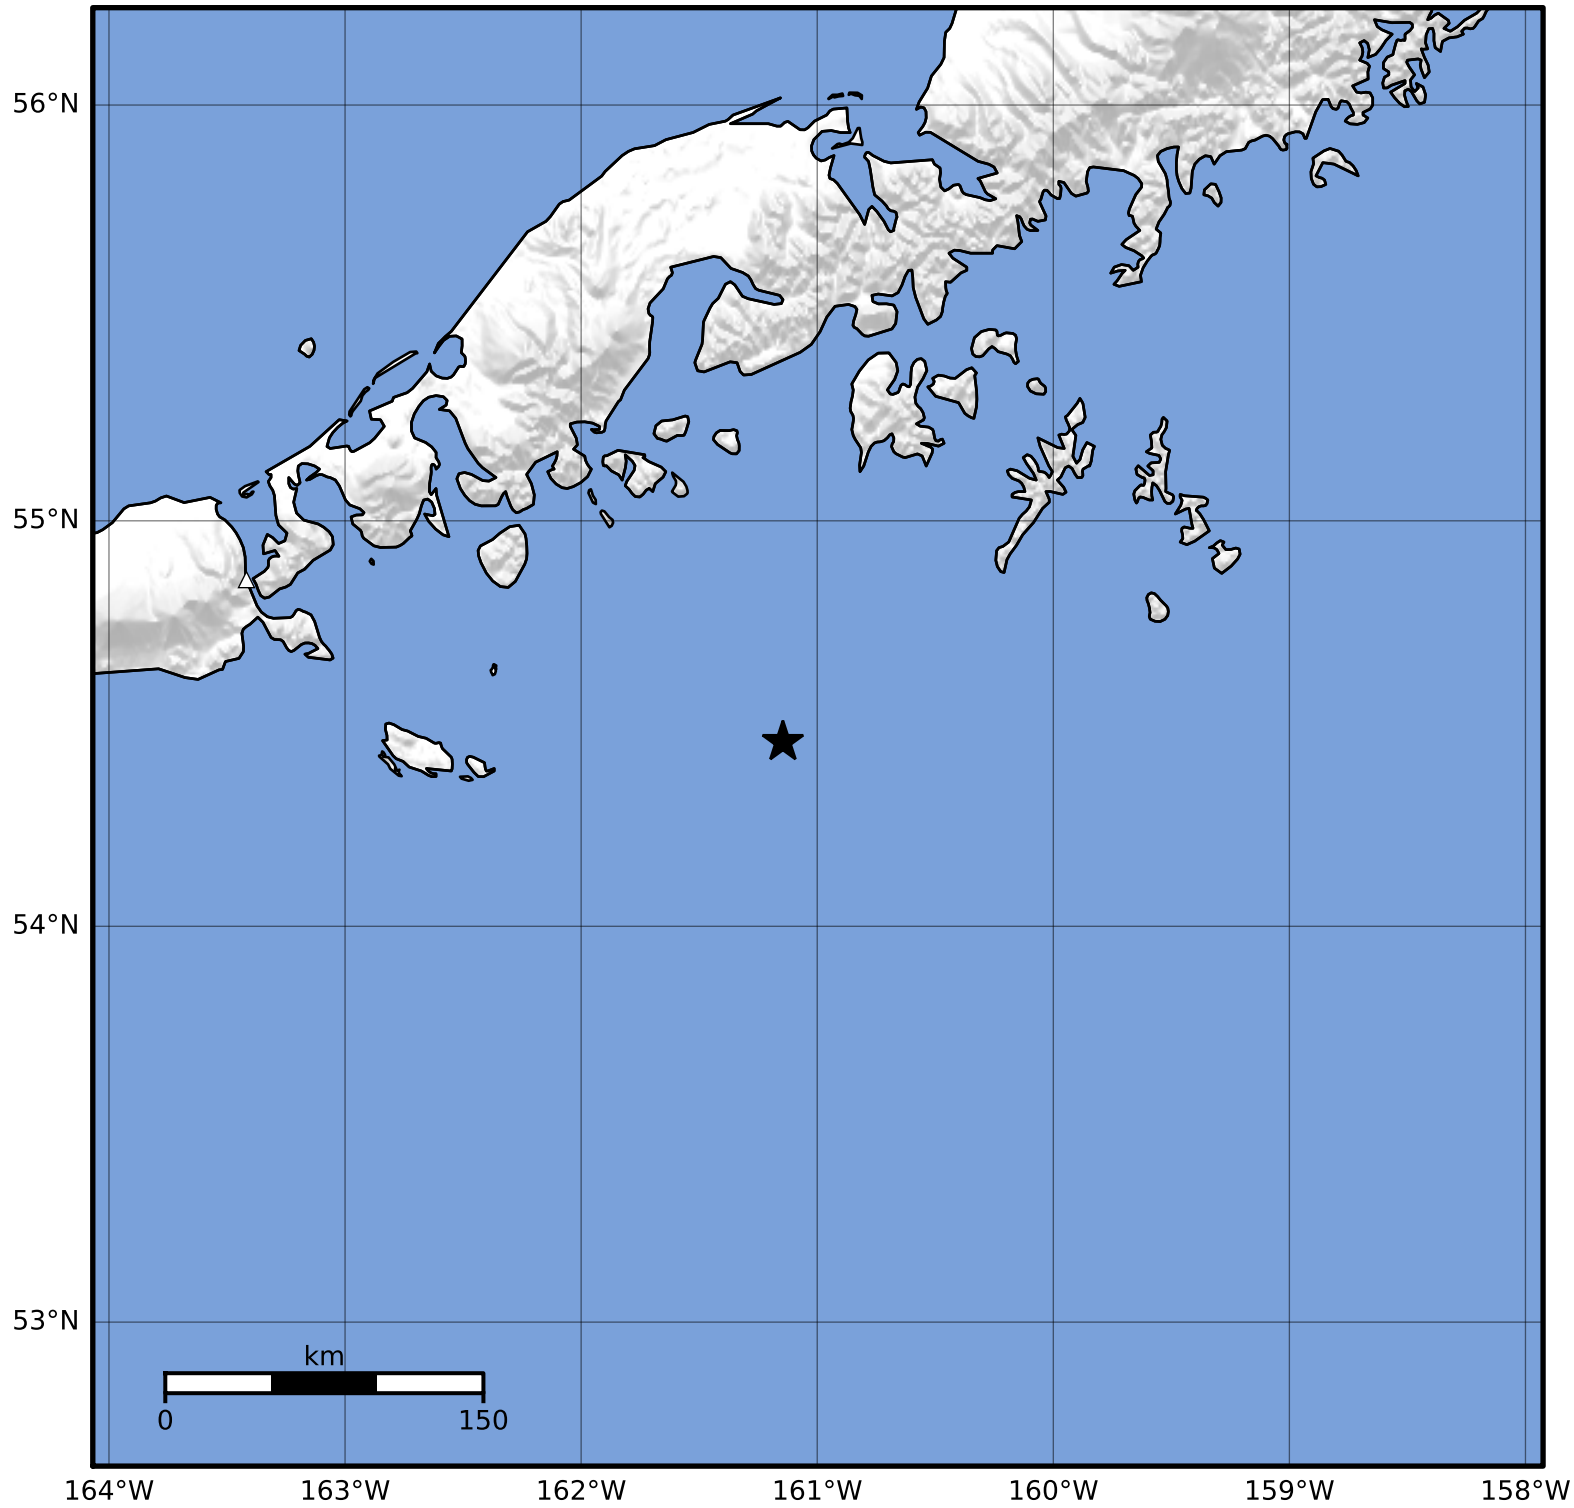

Macroseismic Intensity Map Alaska Earthquake Center
 ShakeMap: 100 km (62 miles) SE of King Cove
 Dec 18, 2023 14:37:52 UTC M3.2 N54.46 W161.15 Depth: 5.2km ID:ak023g6dq9ee

SHAKING	Not felt	Weak	Light	Moderate	Strong	Very strong	Severe	Violent	Extreme
DAMAGE	None	None	None	Very light	Light	Moderate	Moderate/heavy	Heavy	Very heavy
PGA(%g)	<0.0464	0.297	2.76	6.2	11.5	21.5	40.1	74.7	>139
PGV(cm/s)	<0.0215	0.135	1.41	4.65	9.64	20	41.4	85.8	>178
INTENSITY	I	II-III	IV	V	VI	VII	VIII	IX	X+

Scale based on Worden et al. (2012)

Version 1: Processed 2023-12-18T14:41:09Z

△ Seismic Instrument ○ Reported Intensity

★ Epicenter