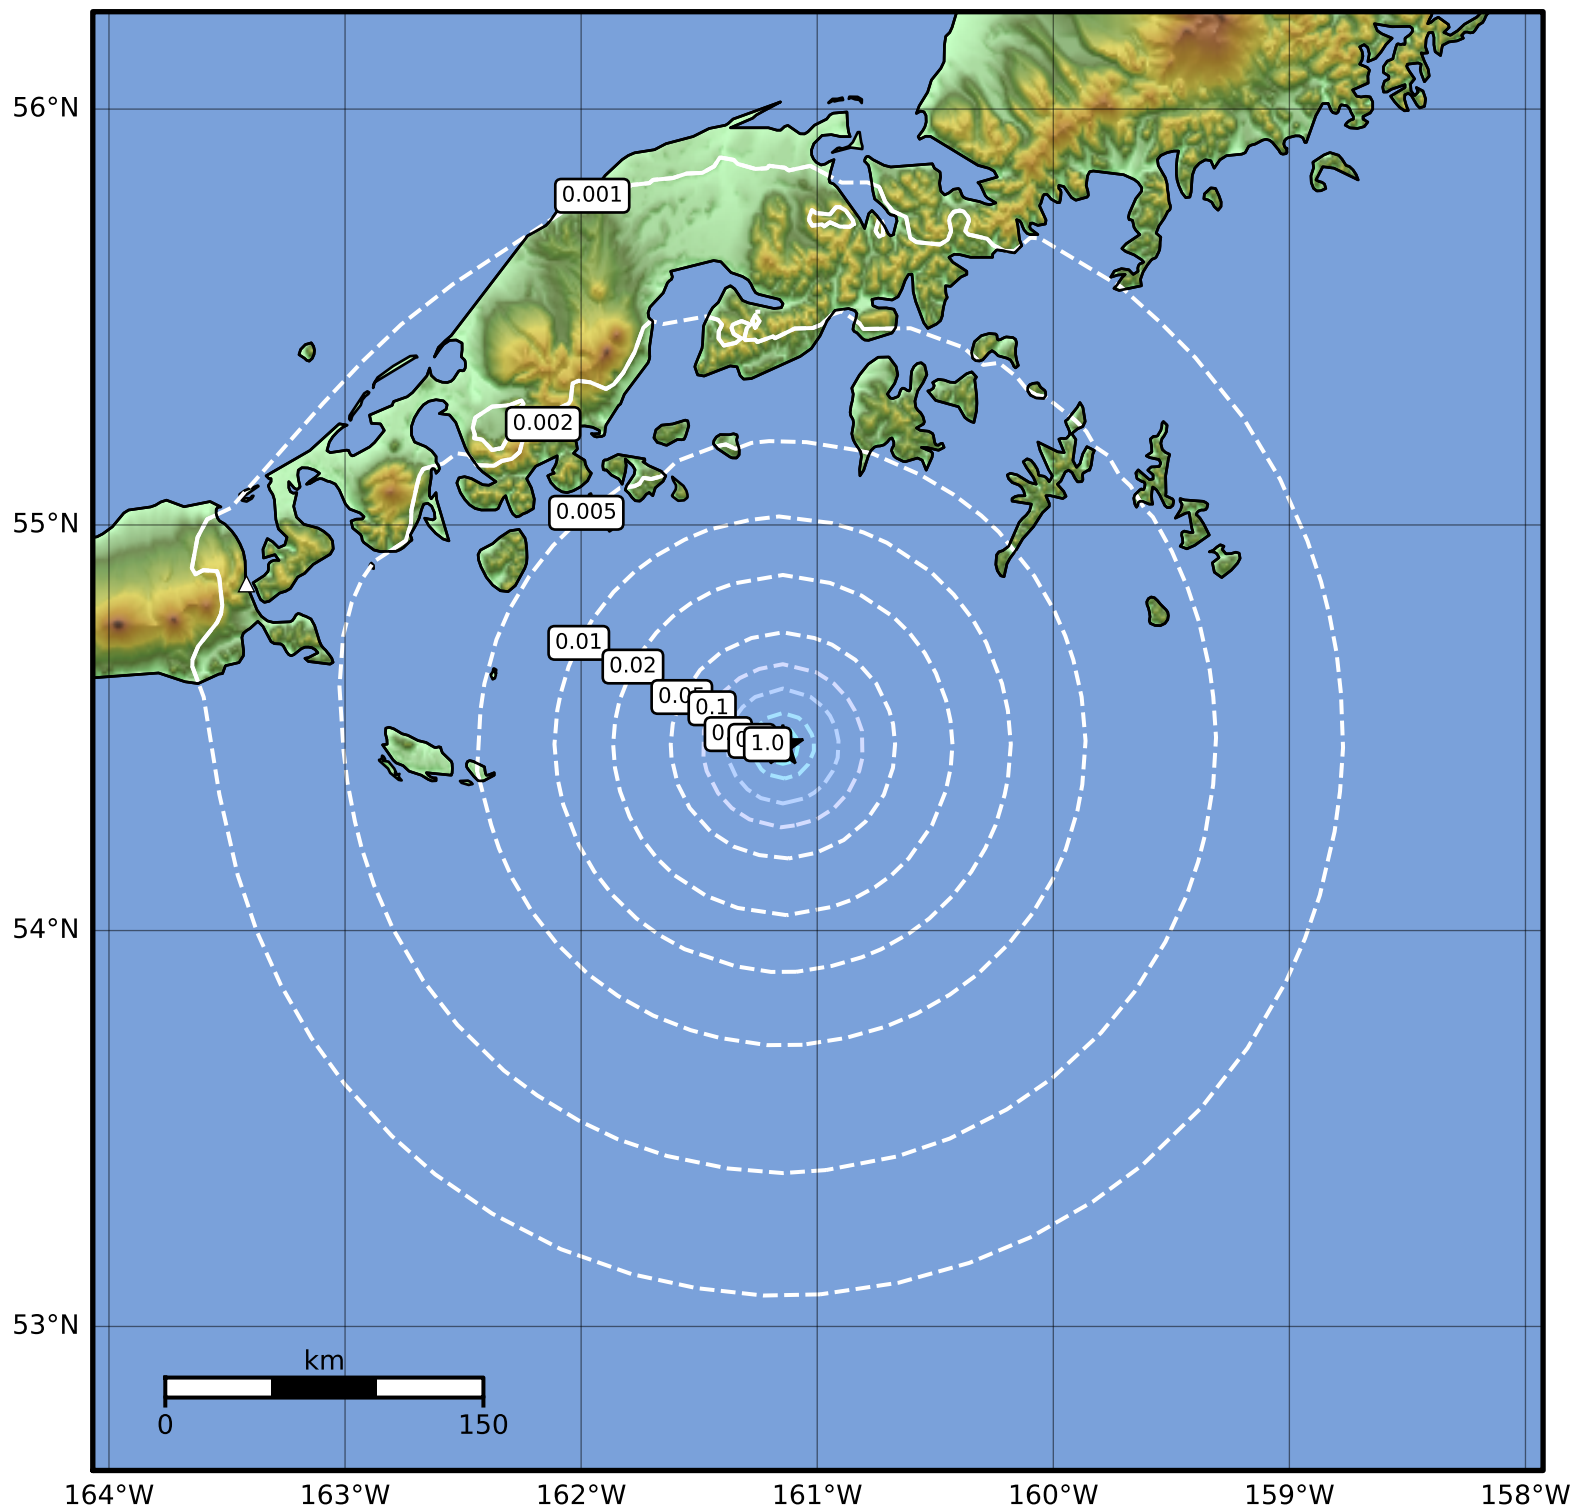

Peak Ground Acceleration Map Alaska Earthquake Center  
 ShakeMap: 100 km (62 miles) SE of King Cove  
 Dec 18, 2023 14:37:52 UTC M3.2 N54.46 W161.15 Depth: 5.2km ID:ak023g6dq9ee

PGA (%g)	0.1	0.2	0.5	1	2	5	10	20	50	100	200
----------	-----	-----	-----	---	---	---	----	----	----	-----	-----

Scale based on Worden et al. (2012)

Version 1: Processed 2023-12-18T14:41:09Z

△ Seismic Instrument    ○ Reported Intensity    ★ Epicenter