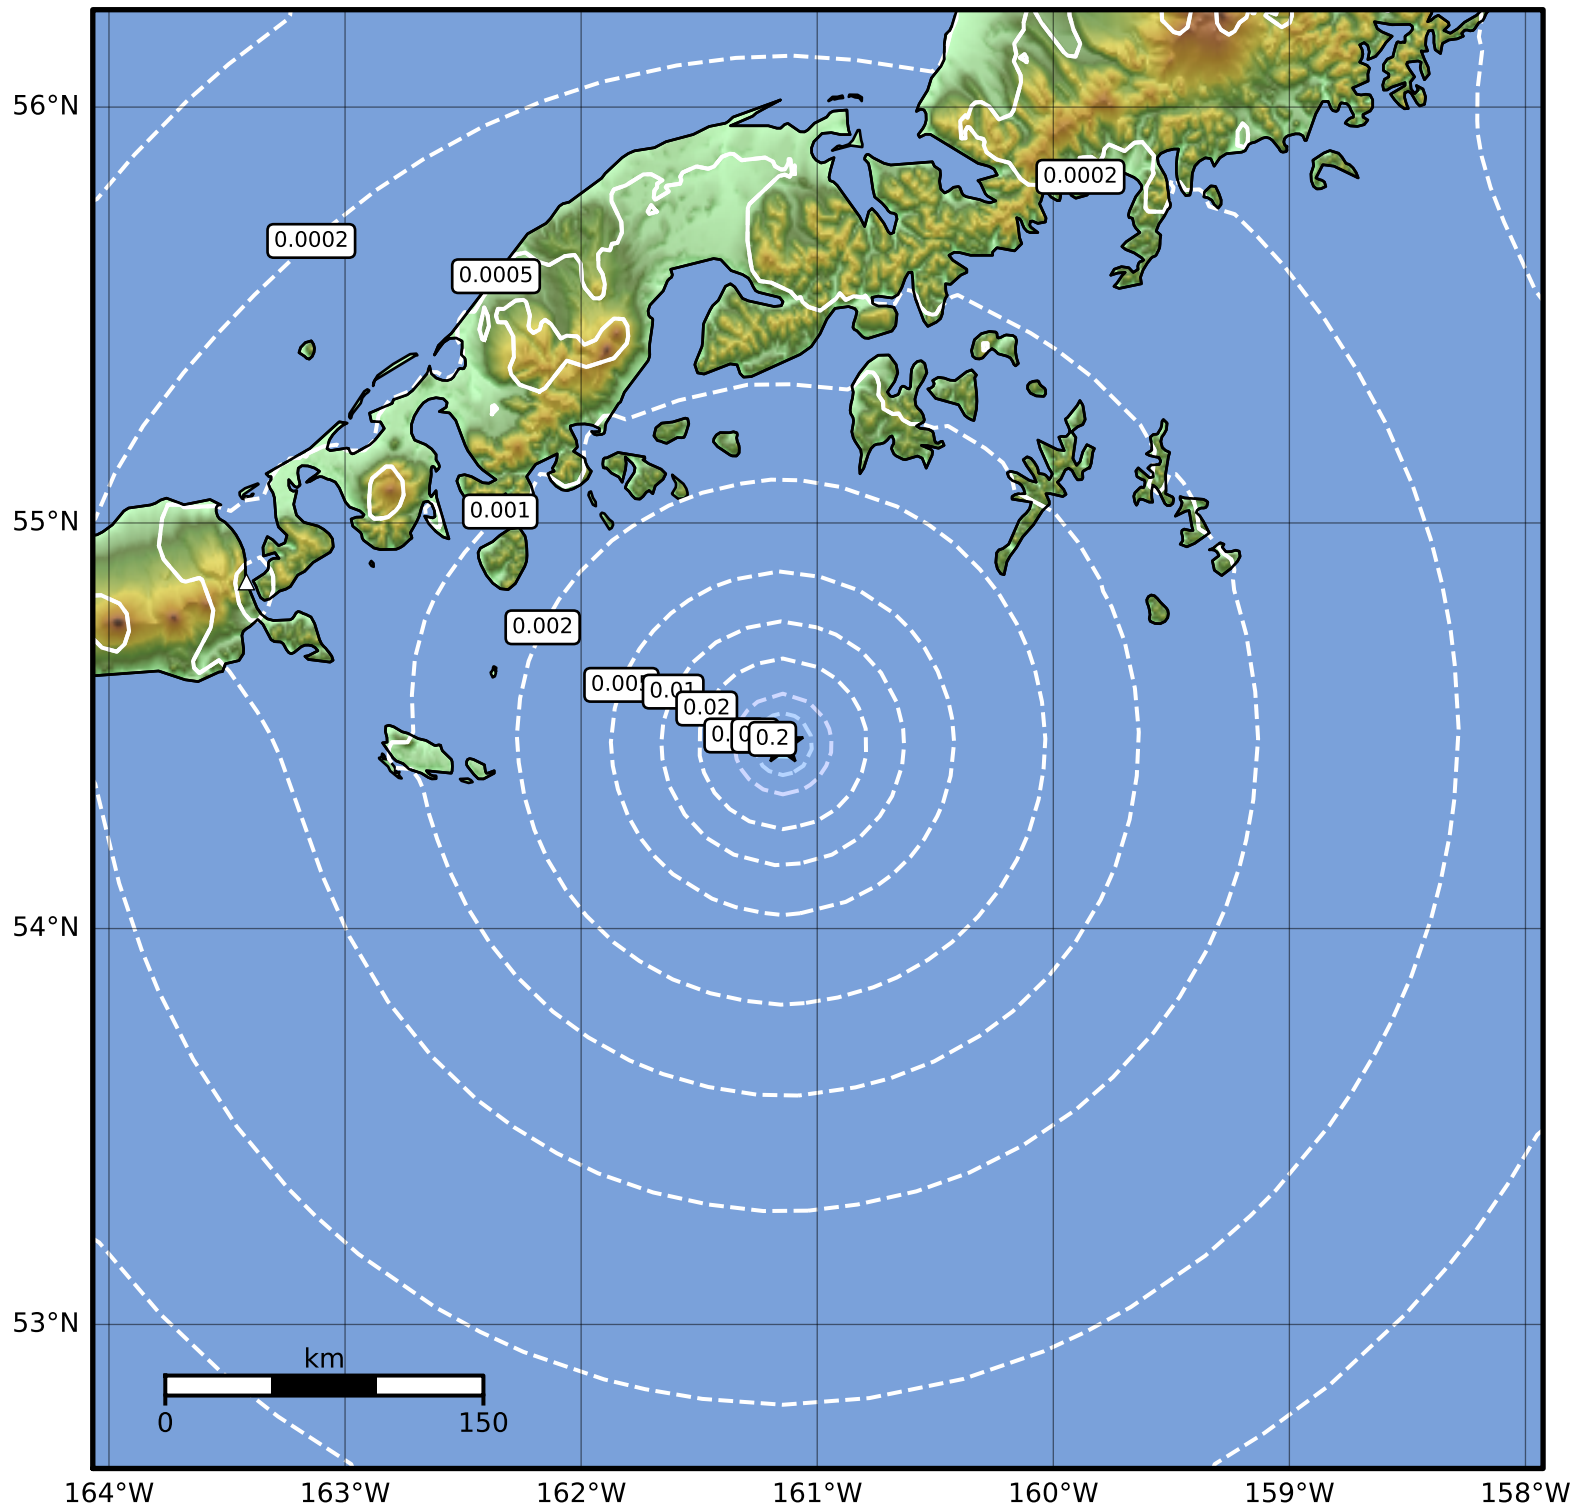

Peak Ground Velocity Map Alaska Earthquake Center
ShakeMap: 100 km (62 miles) SE of King Cove
Dec 18, 2023 14:37:52 UTC M3.2 N54.46 W161.15 Depth: 5.2km ID:ak023g6dq9ee

Scale based on Worden et al. (2012)

△ Seismic Instrument ○ Reported Intensity

★ Epicenter

Version 1: Processed 2023-12-18T14:41:09Z