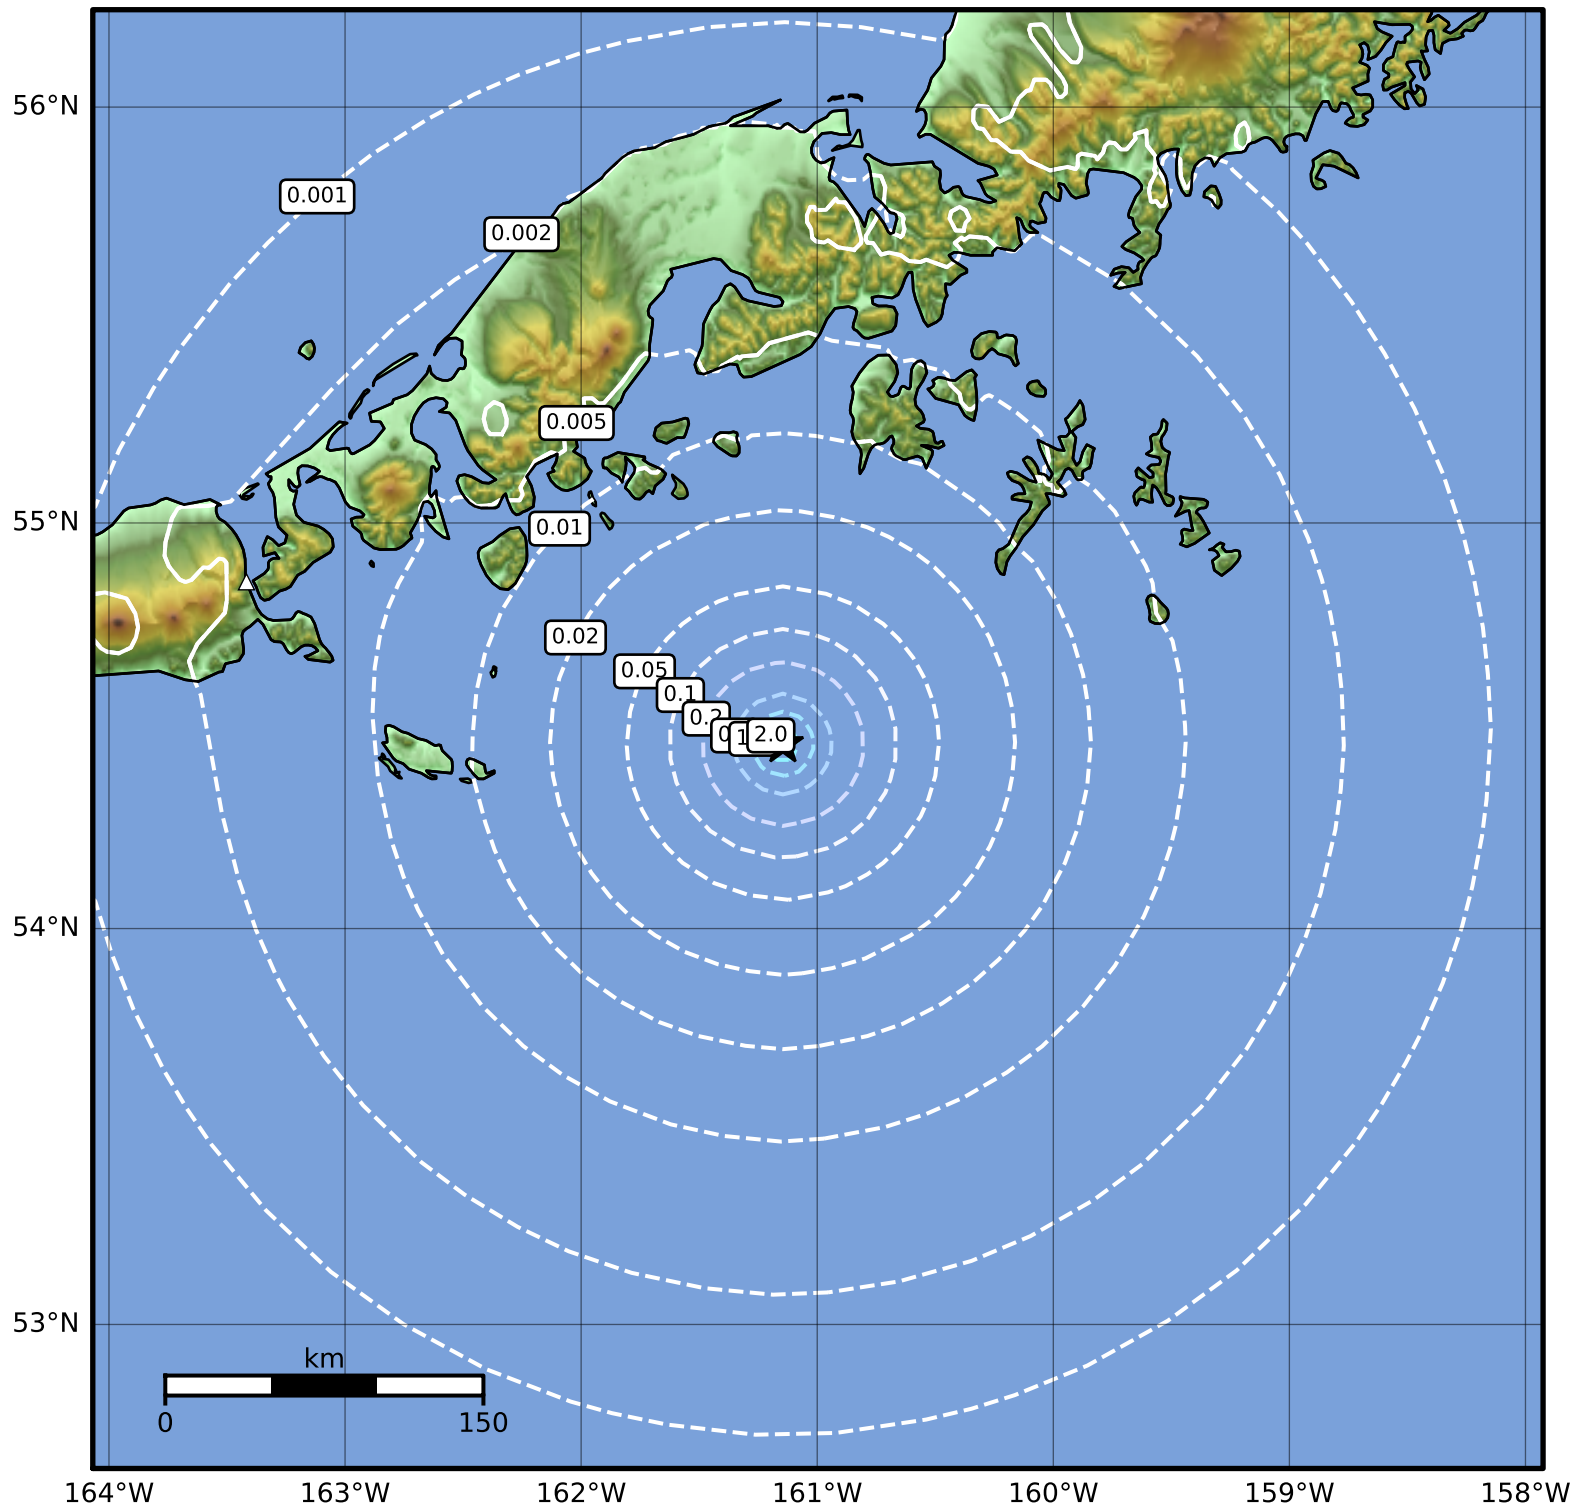

0.3 Second Peak Spectral Acceleration Map Alaska Earthquake Center
 ShakeMap: 100 km (62 miles) SE of King Cove
 Dec 18, 2023 14:37:52 UTC M3.2 N54.46 W161.15 Depth: 5.2km ID:ak023g6dq9ee

SA(0.3) (%g)	0.1	0.2	0.5	1	2	5	10	20	50	100	200
--------------	-----	-----	-----	---	---	---	----	----	----	-----	-----

Scale based on Worden et al. (2012)

Version 1: Processed 2023-12-18T14:41:09Z

△ Seismic Instrument ○ Reported Intensity

★ Epicenter