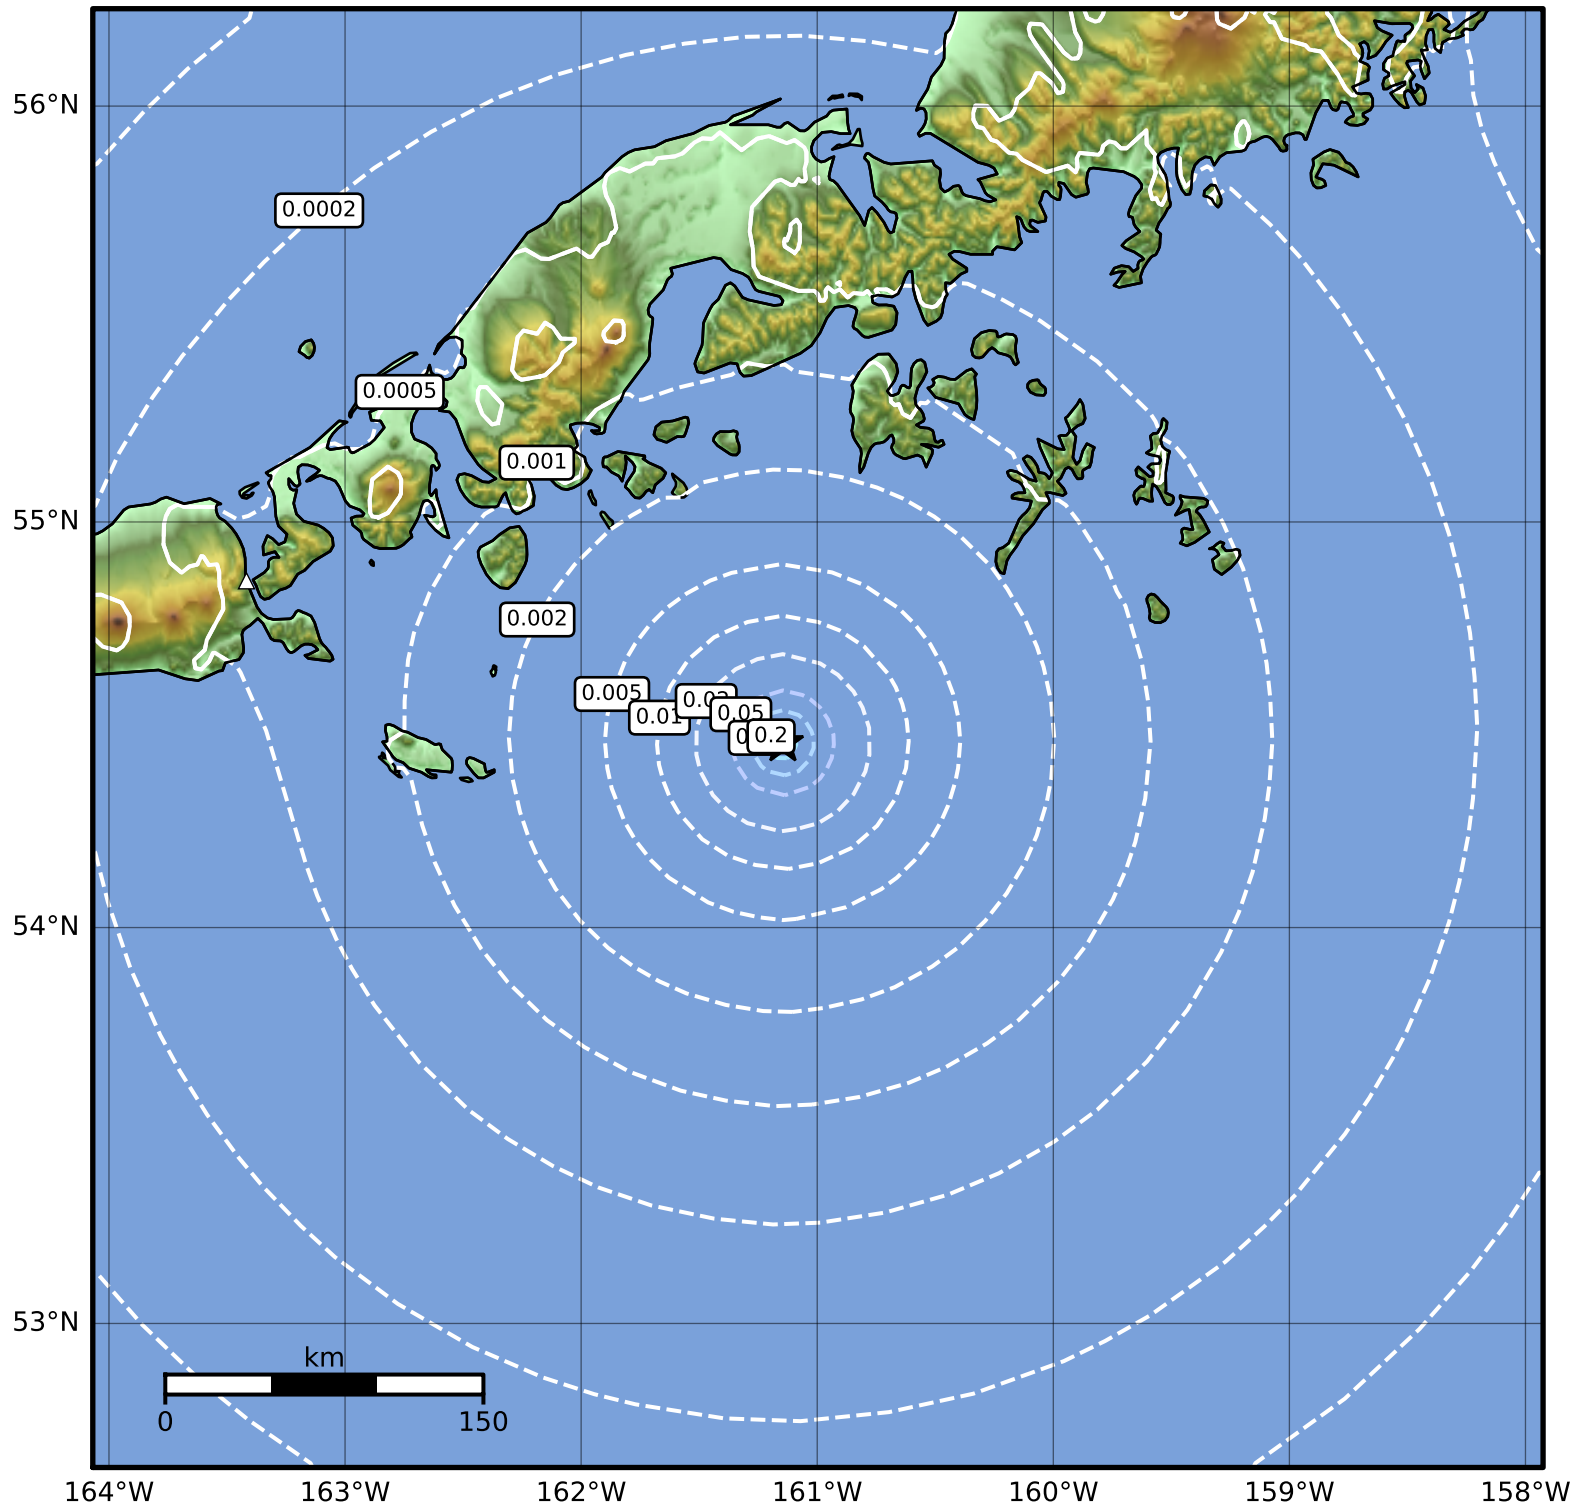

1.0 Second Peak Spectral Acceleration Map Alaska Earthquake Center
 ShakeMap: 100 km (62 miles) SE of King Cove
 Dec 18, 2023 14:37:52 UTC M3.2 N54.46 W161.15 Depth: 5.2km ID:ak023g6dq9ee

SA(1.0) (%g)	0.1	0.2	0.5	1	2	5	10	20	50	100	200
--------------	-----	-----	-----	---	---	---	----	----	----	-----	-----

Scale based on Worden et al. (2012)

Version 1: Processed 2023-12-18T14:41:09Z

△ Seismic Instrument ○ Reported Intensity

★ Epicenter