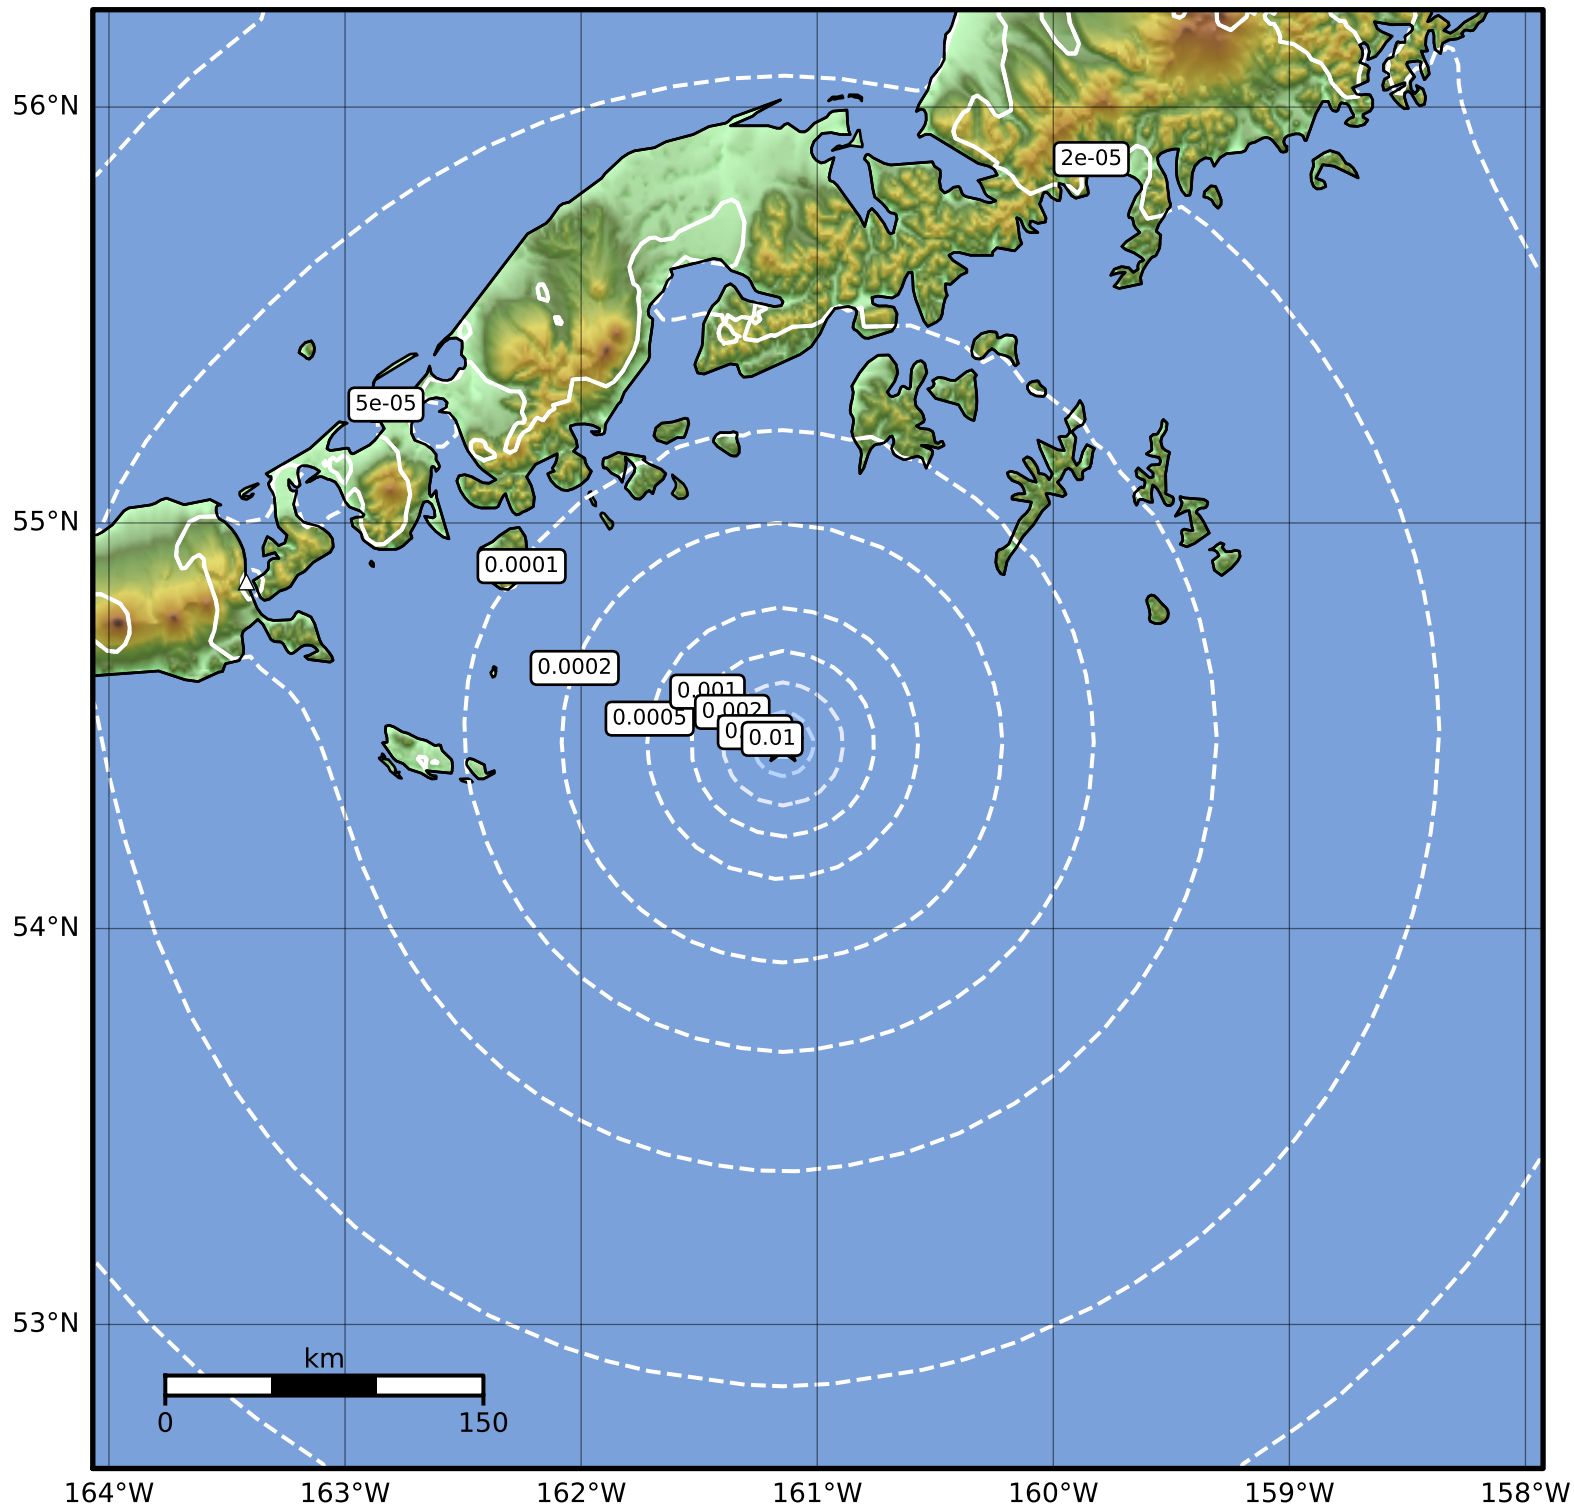

3.0 Second Peak Spectral Acceleration Map Alaska Earthquake Center
ShakeMap: 100 km (62 miles) SE of King Cove
Dec 18, 2023 14:37:52 UTC M3.2 N54.46 W161.15 Depth: 5.2km ID:ak023g6dq9ee

SA(3.0) (%g)	0.1	0.2	0.5	1	2	5	10	20	50
--------------	-----	-----	-----	---	---	---	----	----	----

Scale based on Worden et al. (2012)

△ Seismic Instrument ○ Reported Intensity

★ Epicenter

Version 1: Processed 2023-12-18T14:41:09Z