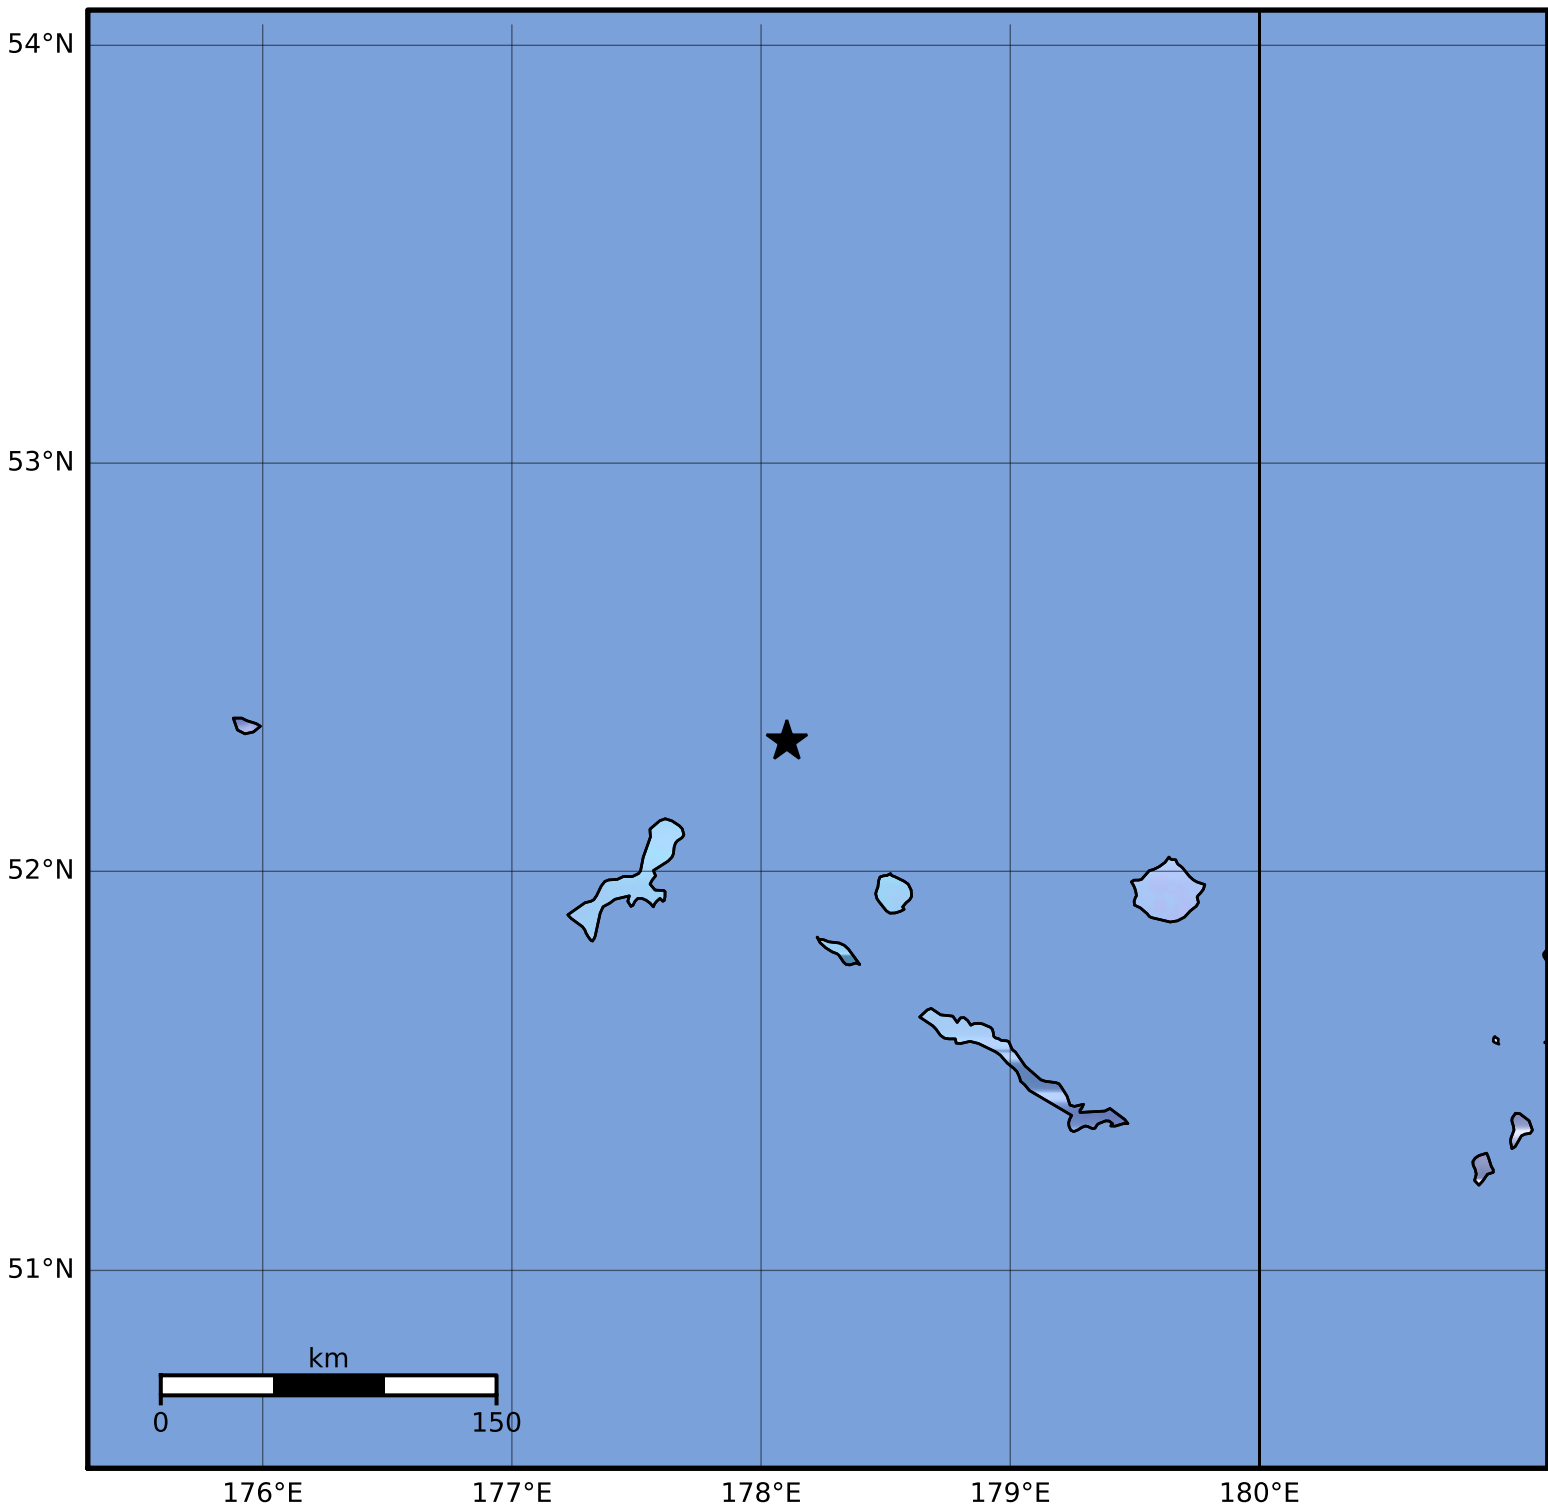

Macroseismic Intensity Map Alaska Earthquake Center
 ShakeMap: 107 km (66 miles) NW of Amchitka
 Dec 19, 2023 04:02:43 UTC M3.7 N52.32 E178.10 Depth: 86.4km ID:ak023g7v3wnt

SHAKING	Not felt	Weak	Light	Moderate	Strong	Very strong	Severe	Violent	Extreme
DAMAGE	None	None	None	Very light	Light	Moderate	Moderate/heavy	Heavy	Very heavy
PGA(%g)	<0.0464	0.297	2.76	6.2	11.5	21.5	40.1	74.7	>139
PGV(cm/s)	<0.0215	0.135	1.41	4.65	9.64	20	41.4	85.8	>178
INTENSITY	I	II-III	IV	V	VI	VII	VIII	IX	X+

Scale based on Worden et al. (2012)

Version 1: Processed 2023-12-19T06:14:24Z

△ Seismic Instrument ○ Reported Intensity

★ Epicenter