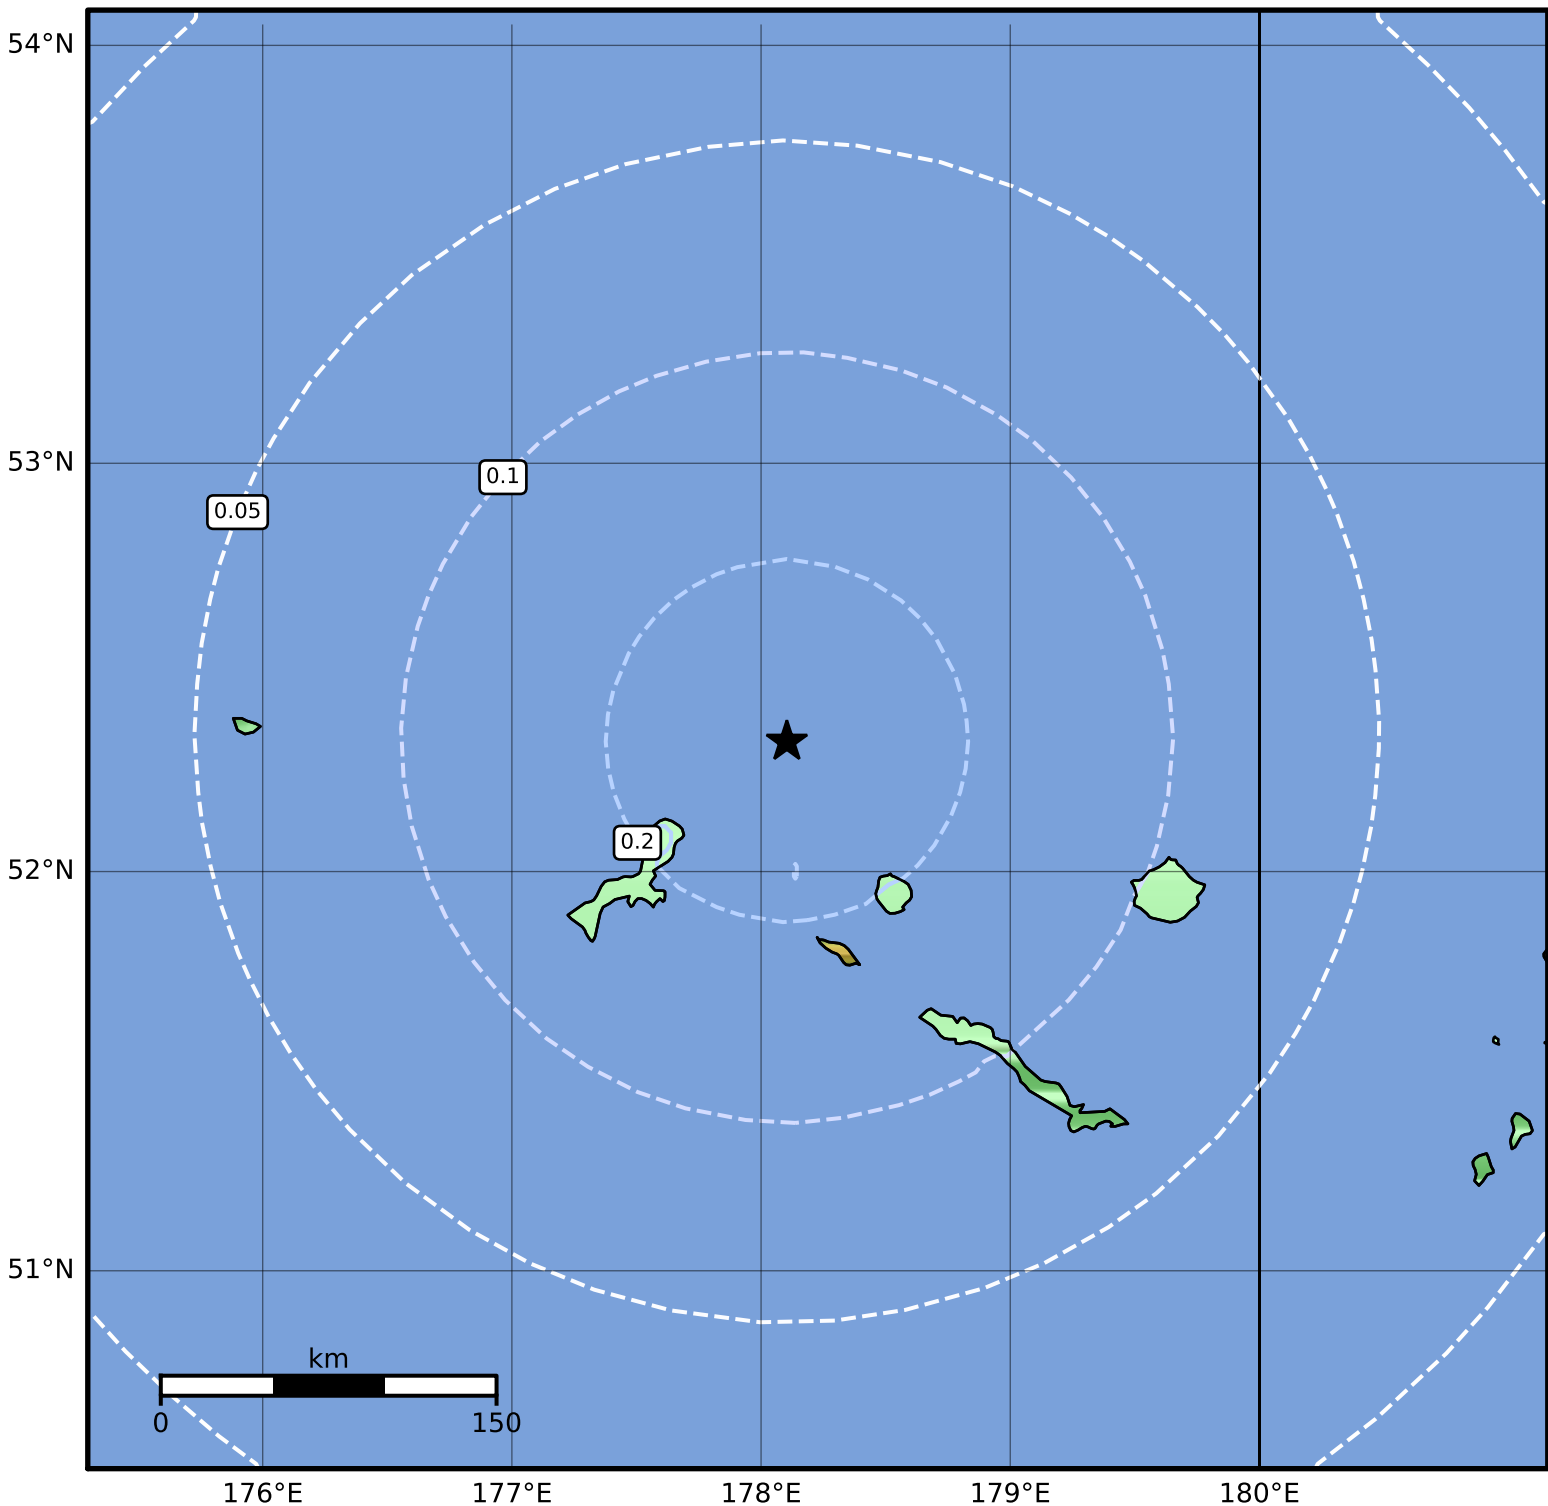

Peak Ground Acceleration Map Alaska Earthquake Center  
ShakeMap: 107 km (66 miles) NW of Amchitka  
Dec 19, 2023 04:02:43 UTC M3.7 N52.32 E178.10 Depth: 86.4km ID:ak023g7v3wnt

| PGA (%g) | 0.1 | 0.2 | 0.5 | 1 | 2 | 5 | 10 | 20 | 50 | 100 | 200 |
|----------|-----|-----|-----|---|---|---|----|----|----|-----|-----|
|----------|-----|-----|-----|---|---|---|----|----|----|-----|-----|

Scale based on Worden et al. (2012)

Version 1: Processed 2023-12-19T06:14:24Z

△ Seismic Instrument ○ Reported Intensity

★ Epicenter