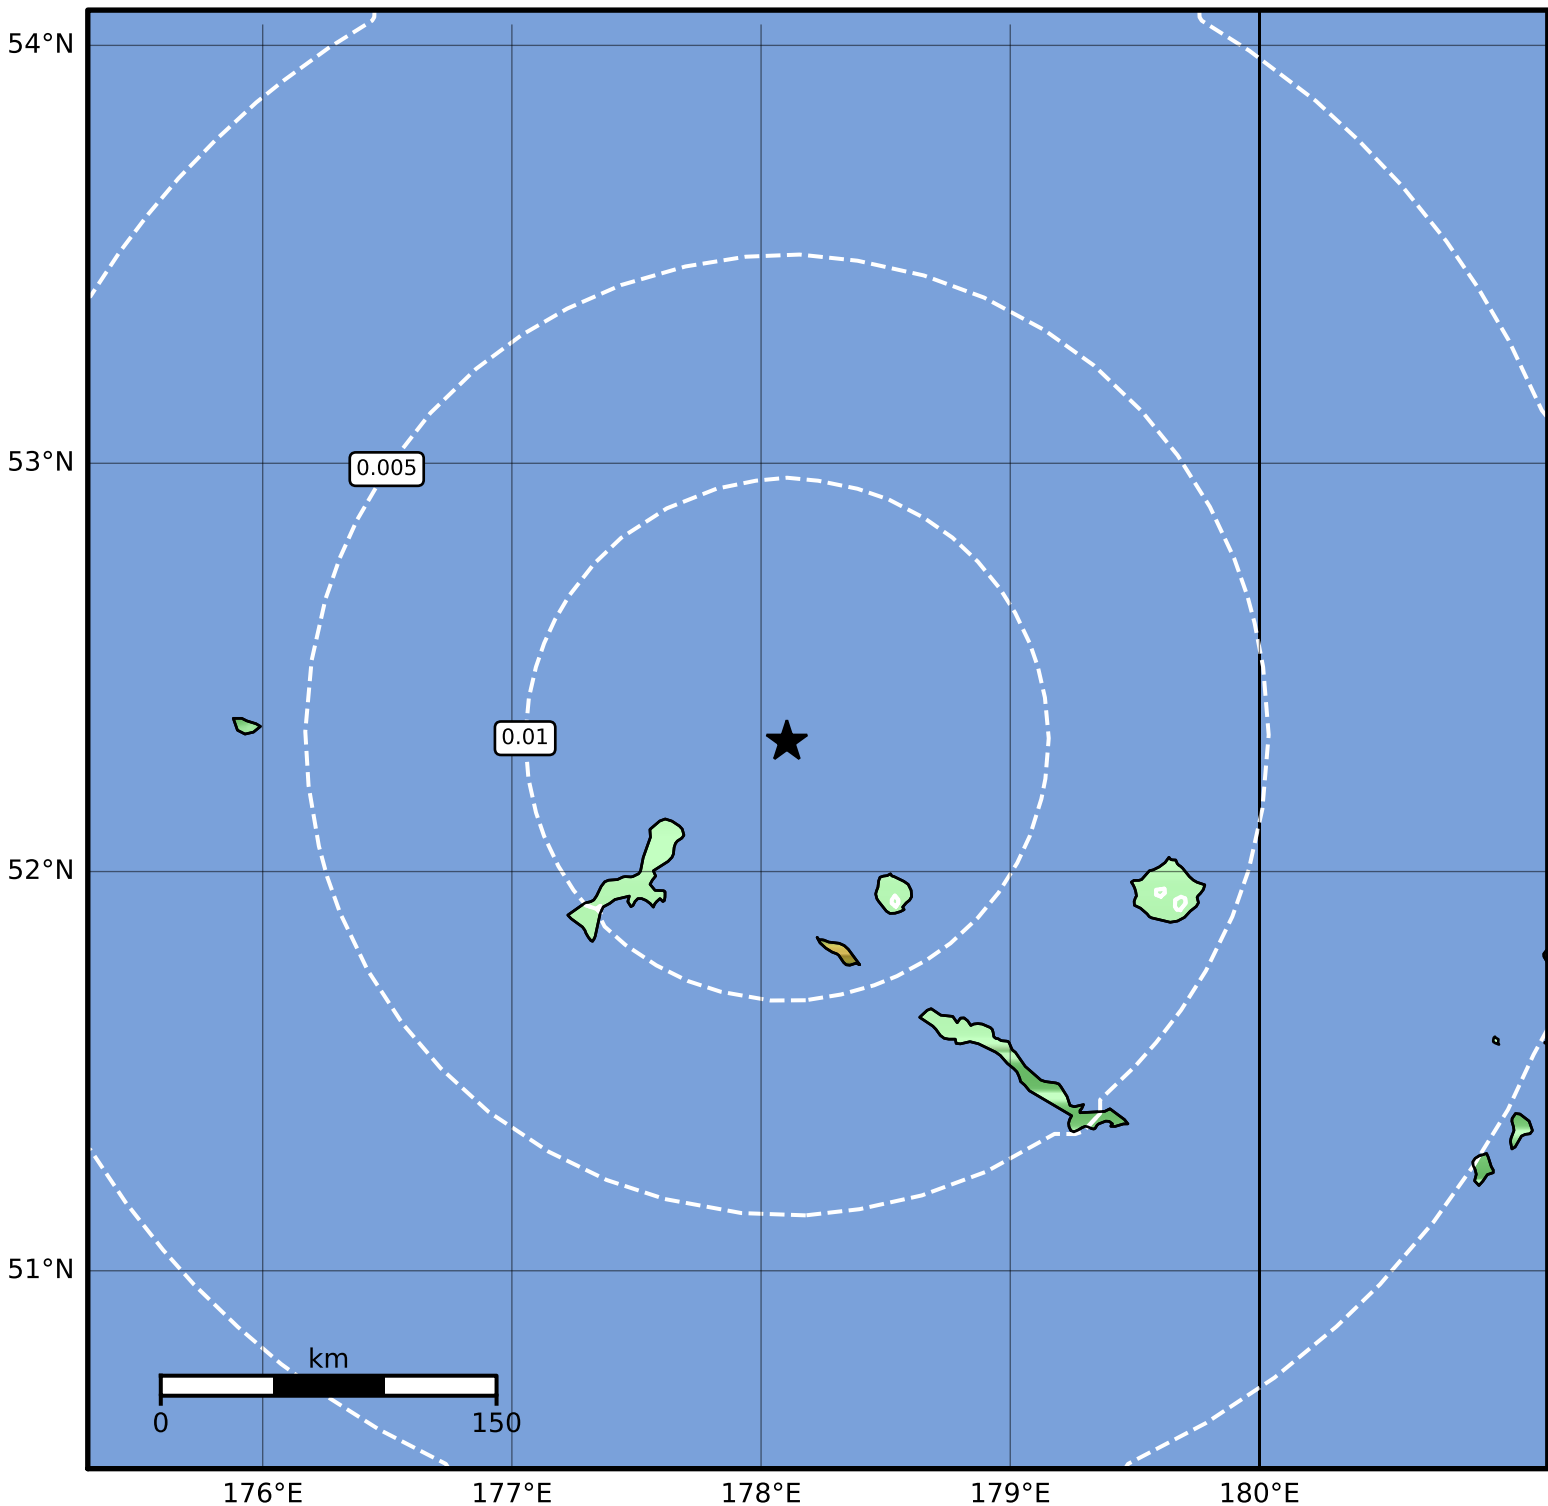

Peak Ground Velocity Map Alaska Earthquake Center
ShakeMap: 107 km (66 miles) NW of Amchitka
Dec 19, 2023 04:02:43 UTC M3.7 N52.32 E178.10 Depth: 86.4km ID:ak023g7v3wnt

Scale based on Worden et al. (2012)

Version 1: Processed 2023-12-19T06:14:24Z

△ Seismic Instrument ○ Reported Intensity

★ Epicenter