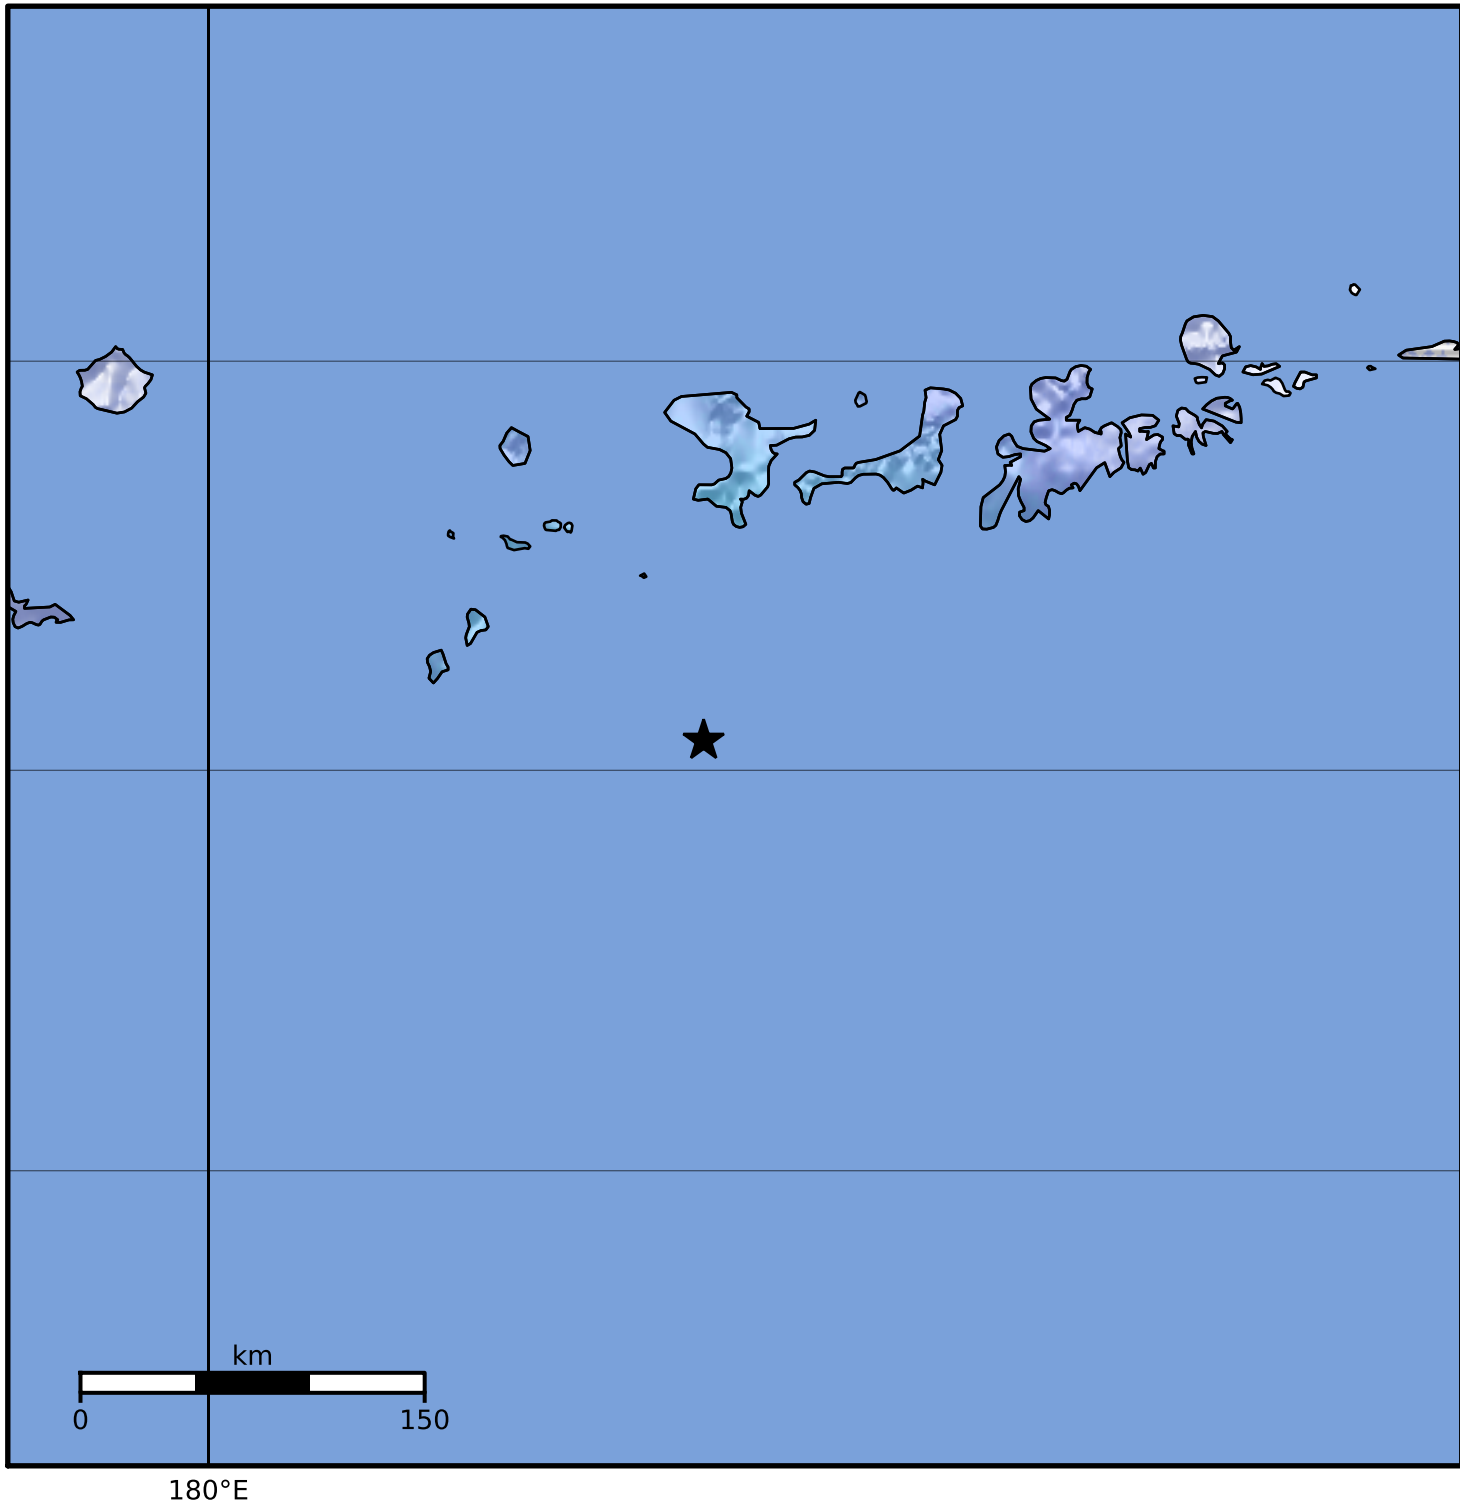

Macroseismic Intensity Map Alaska Earthquake Center  
 ShakeMap: 132 km (82 miles) SW of Adak  
 Dec 20, 2023 01:54:11 UTC M4.6 N51.07 W178.06 Depth: 13.2km ID:ak023g9h5w7p

| SHAKING   | Not felt | Weak          | Light     | Moderate   | Strong    | Very strong | Severe         | Violent   | Extreme    |
|-----------|----------|---------------|-----------|------------|-----------|-------------|----------------|-----------|------------|
| DAMAGE    | None     | None          | None      | Very light | Light     | Moderate    | Moderate/heavy | Heavy     | Very heavy |
| PGA(%g)   | <0.0464  | 0.297         | 2.76      | 6.2        | 11.5      | 21.5        | 40.1           | 74.7      | >139       |
| PGV(cm/s) | <0.0215  | 0.135         | 1.41      | 4.65       | 9.64      | 20          | 41.4           | 85.8      | >178       |
| INTENSITY | <b>I</b> | <b>II-III</b> | <b>IV</b> | <b>V</b>   | <b>VI</b> | <b>VII</b>  | <b>VIII</b>    | <b>IX</b> | <b>X+</b>  |

Scale based on Worden et al. (2012)

Version 2: Processed 2023-12-20T02:14:52Z

△ Seismic Instrument ○ Reported Intensity

★ Epicenter