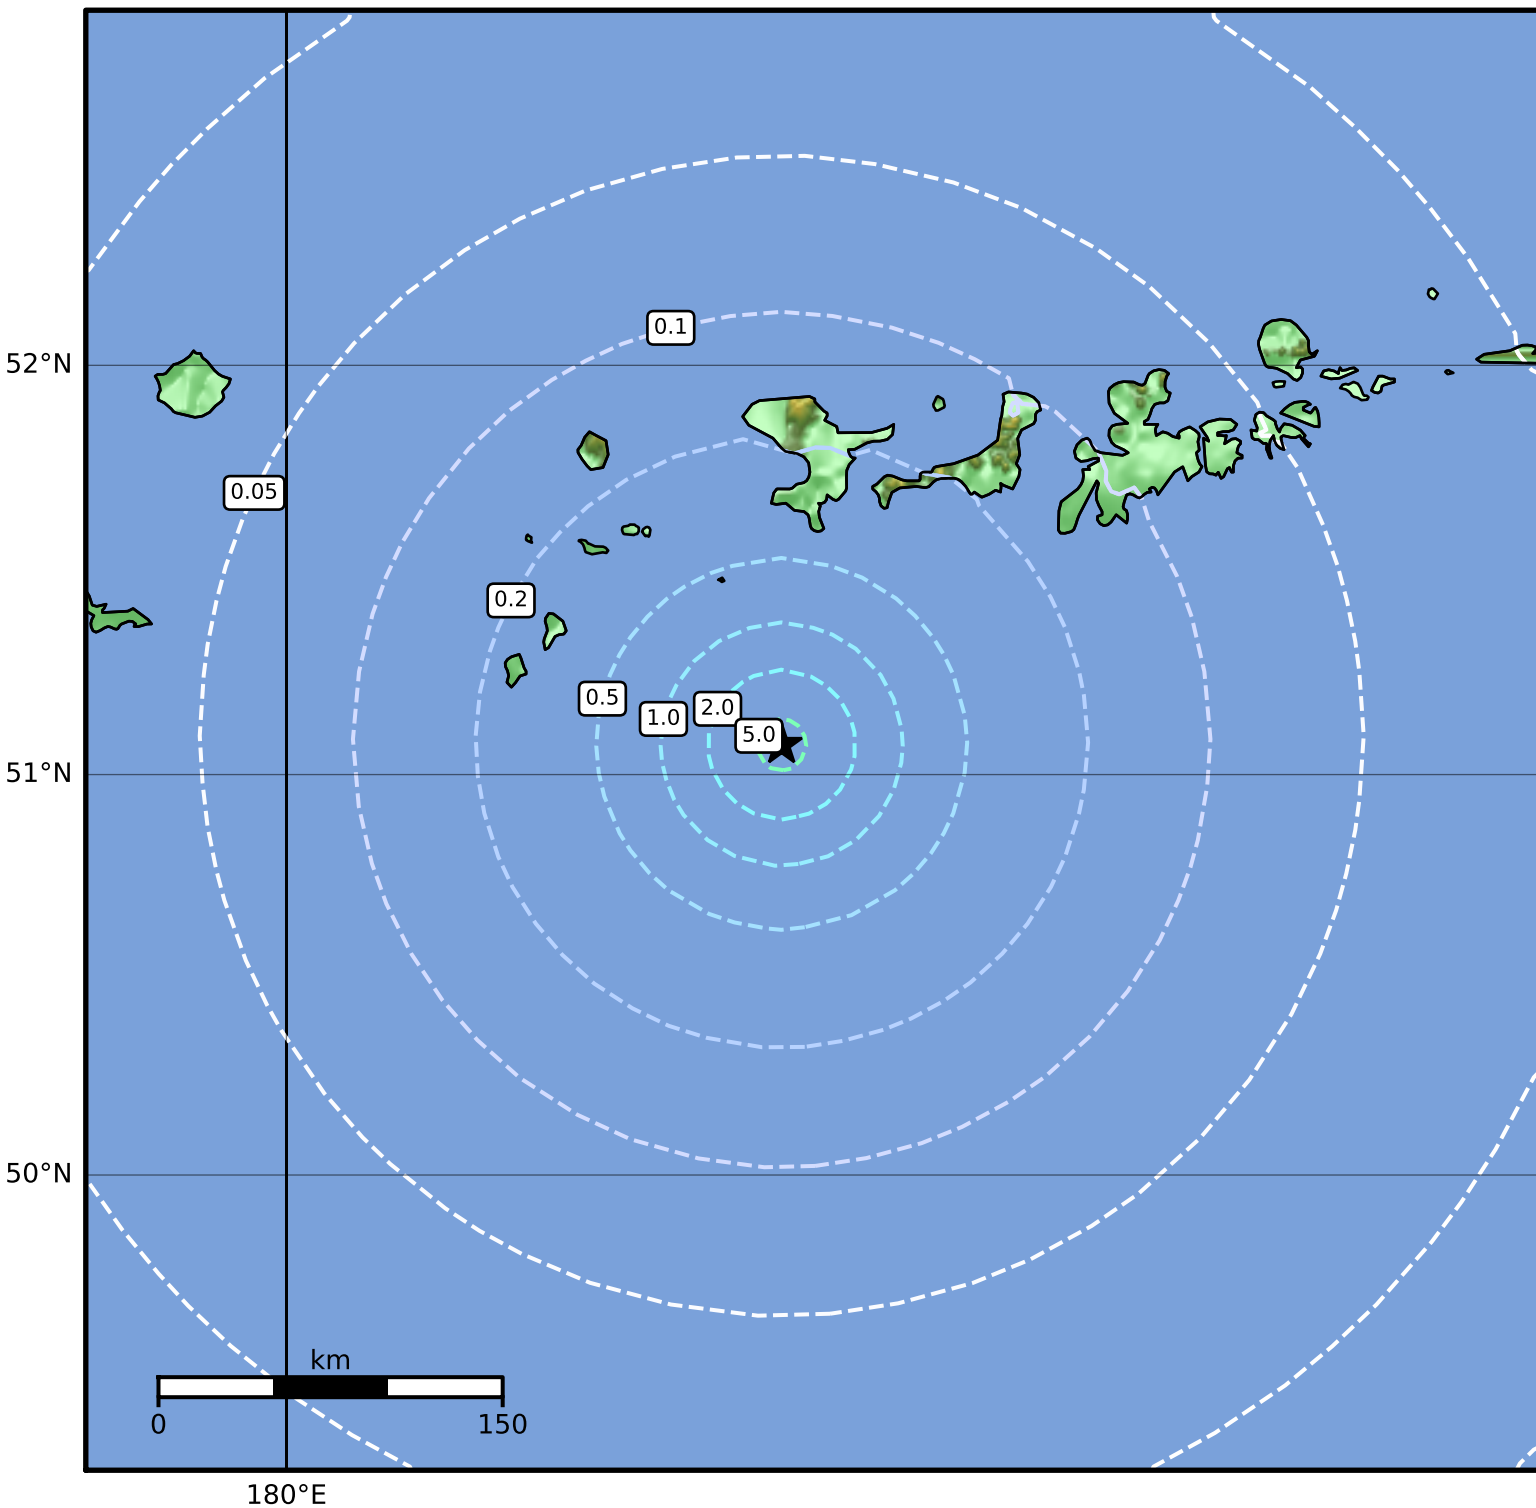

Peak Ground Acceleration Map Alaska Earthquake Center
 ShakeMap: 132 km (82 miles) SW of Adak
 Dec 20, 2023 01:54:11 UTC M4.6 N51.07 W178.06 Depth: 13.2km ID:ak023g9h5w7p

PGA (%g)	0.1	0.2	0.5	1	2	5	10	20	50	100	200
----------	-----	-----	-----	---	---	---	----	----	----	-----	-----

Scale based on Worden et al. (2012)

Version 2: Processed 2023-12-20T02:14:52Z

△ Seismic Instrument ○ Reported Intensity

★ Epicenter