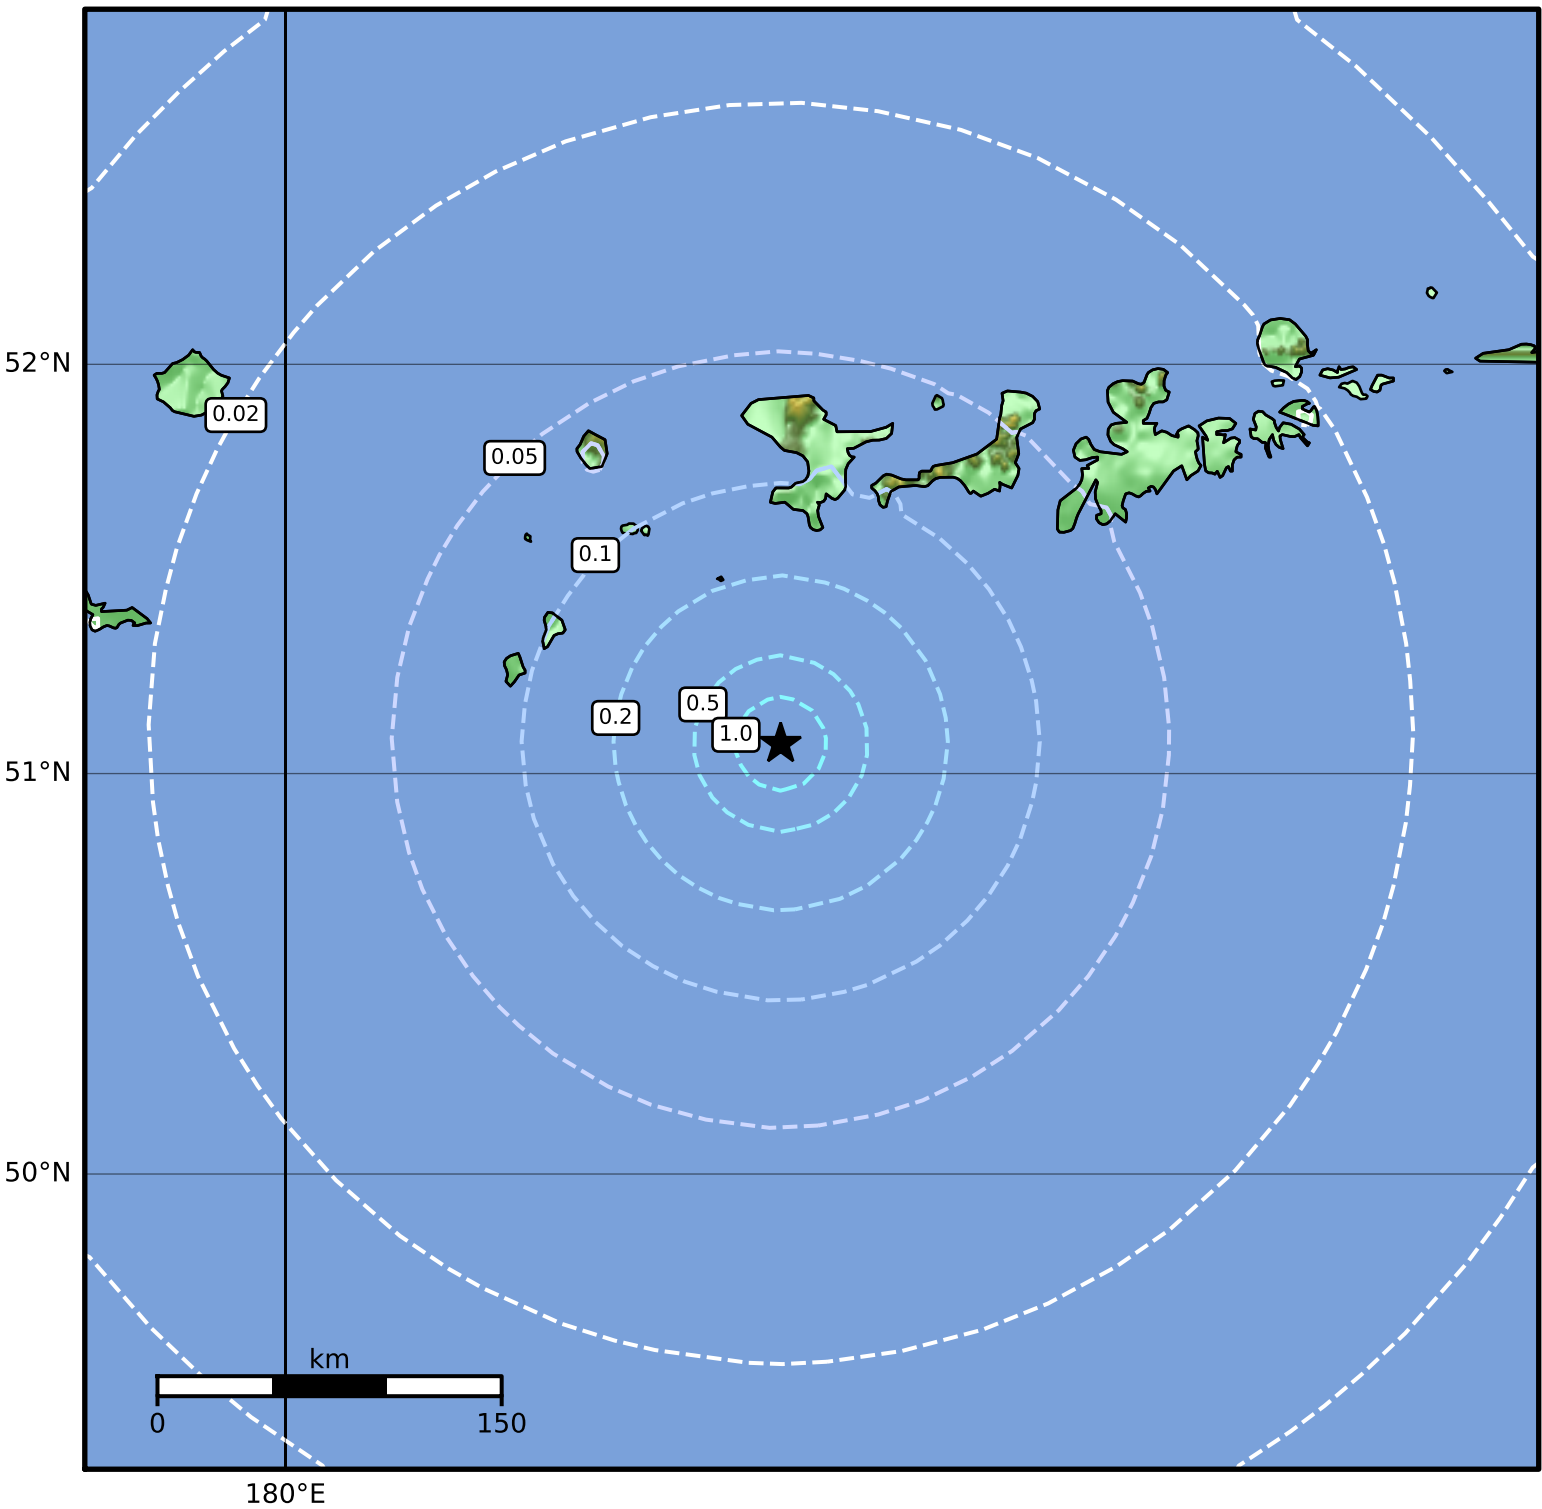

Peak Ground Velocity Map Alaska Earthquake Center
 ShakeMap: 132 km (82 miles) SW of Adak
 Dec 20, 2023 01:54:11 UTC M4.6 N51.07 W178.06 Depth: 13.2km ID:ak023g9h5w7p

PGV (cm/s)	0.1	0.2	0.5	1	2	5	10	20	50	100	200
------------	-----	-----	-----	---	---	---	----	----	----	-----	-----

Scale based on Worden et al. (2012)

Version 2: Processed 2023-12-20T02:14:52Z

△ Seismic Instrument ○ Reported Intensity

★ Epicenter