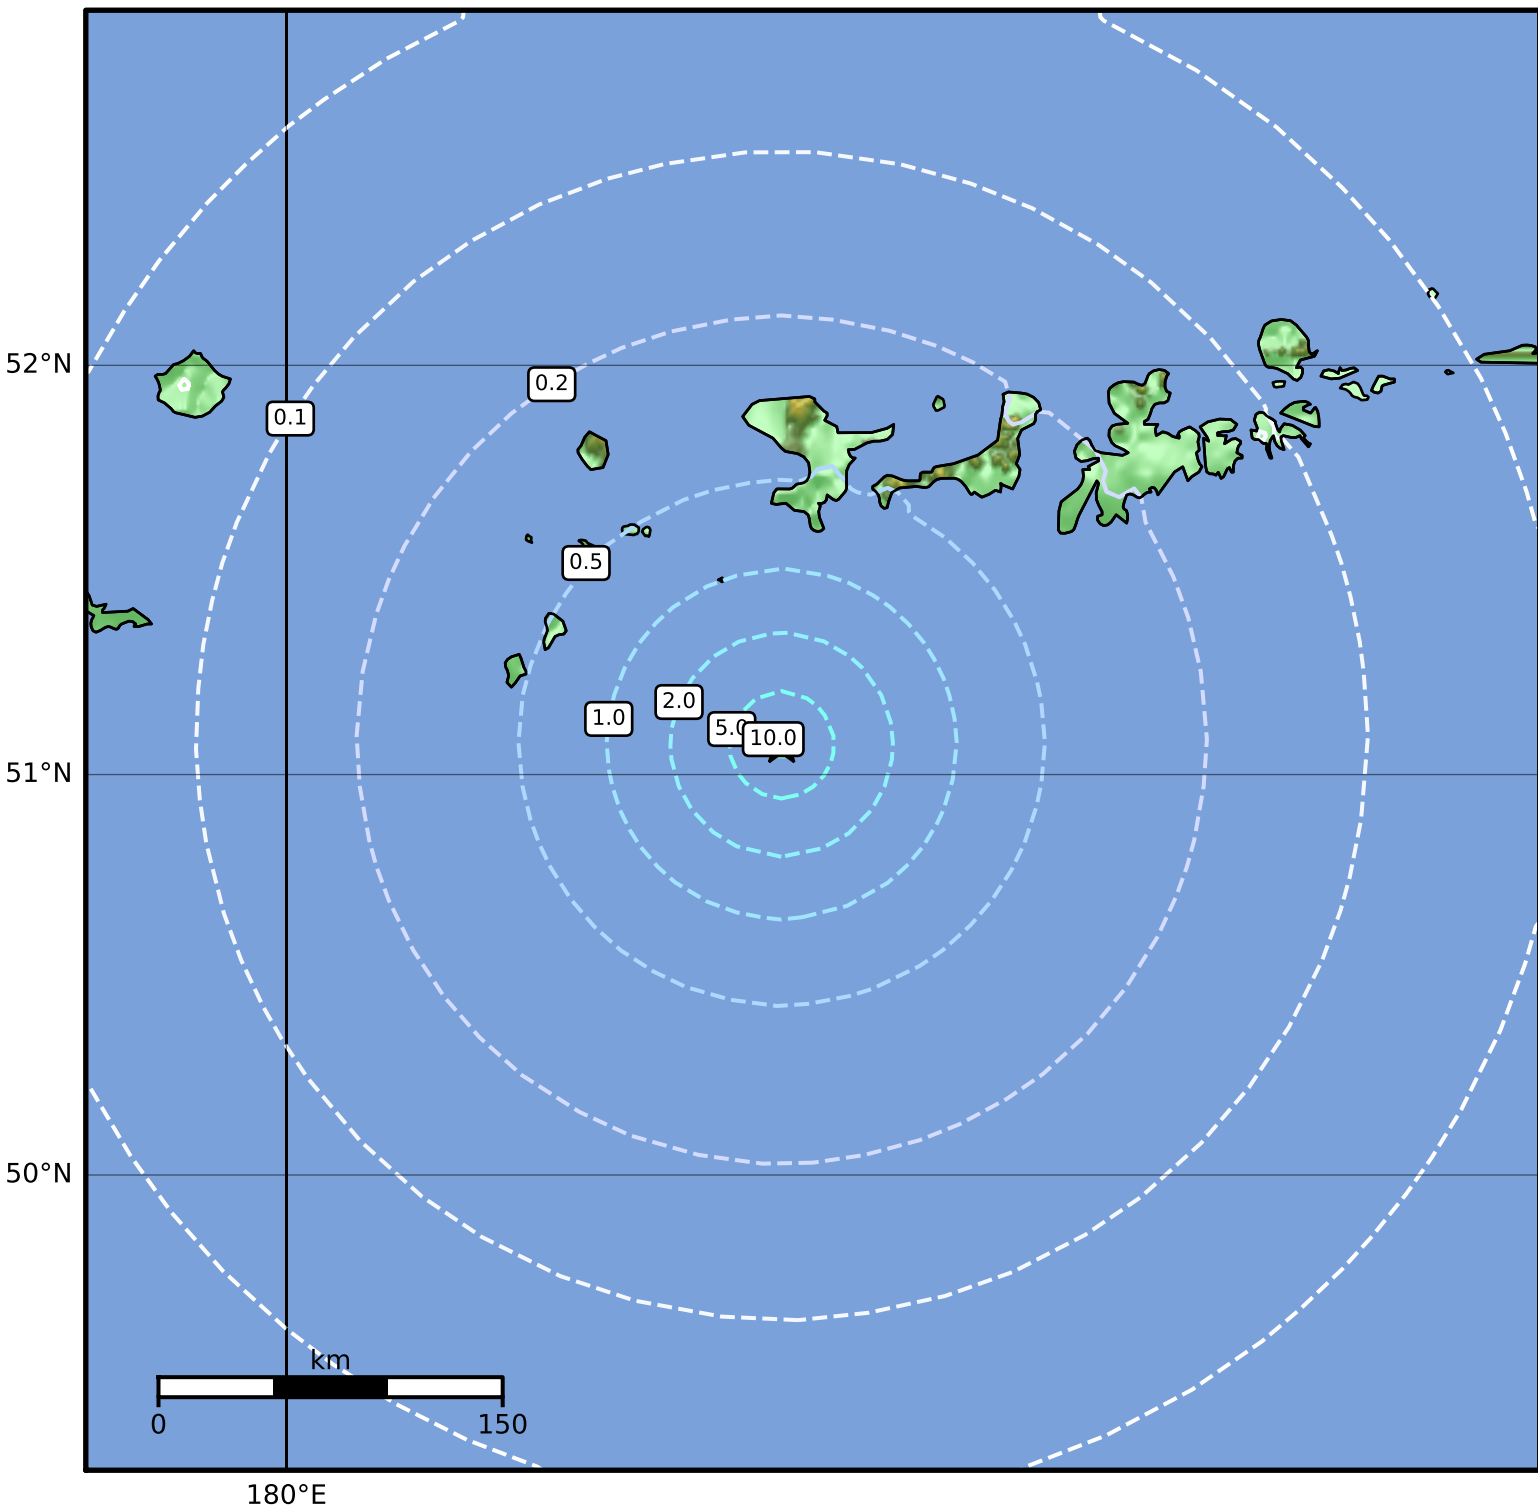

0.3 Second Peak Spectral Acceleration Map Alaska Earthquake Center  
 ShakeMap: 132 km (82 miles) SW of Adak  
 Dec 20, 2023 01:54:11 UTC M4.6 N51.07 W178.06 Depth: 13.2km ID:ak023g9h5w7p

SA(0.3) (%g)	0.1	0.2	0.5	1	2	5	10	20	50	100	200
--------------	-----	-----	-----	---	---	---	----	----	----	-----	-----

Scale based on Worden et al. (2012)

Version 2: Processed 2023-12-20T02:14:52Z

△ Seismic Instrument ○ Reported Intensity

★ Epicenter