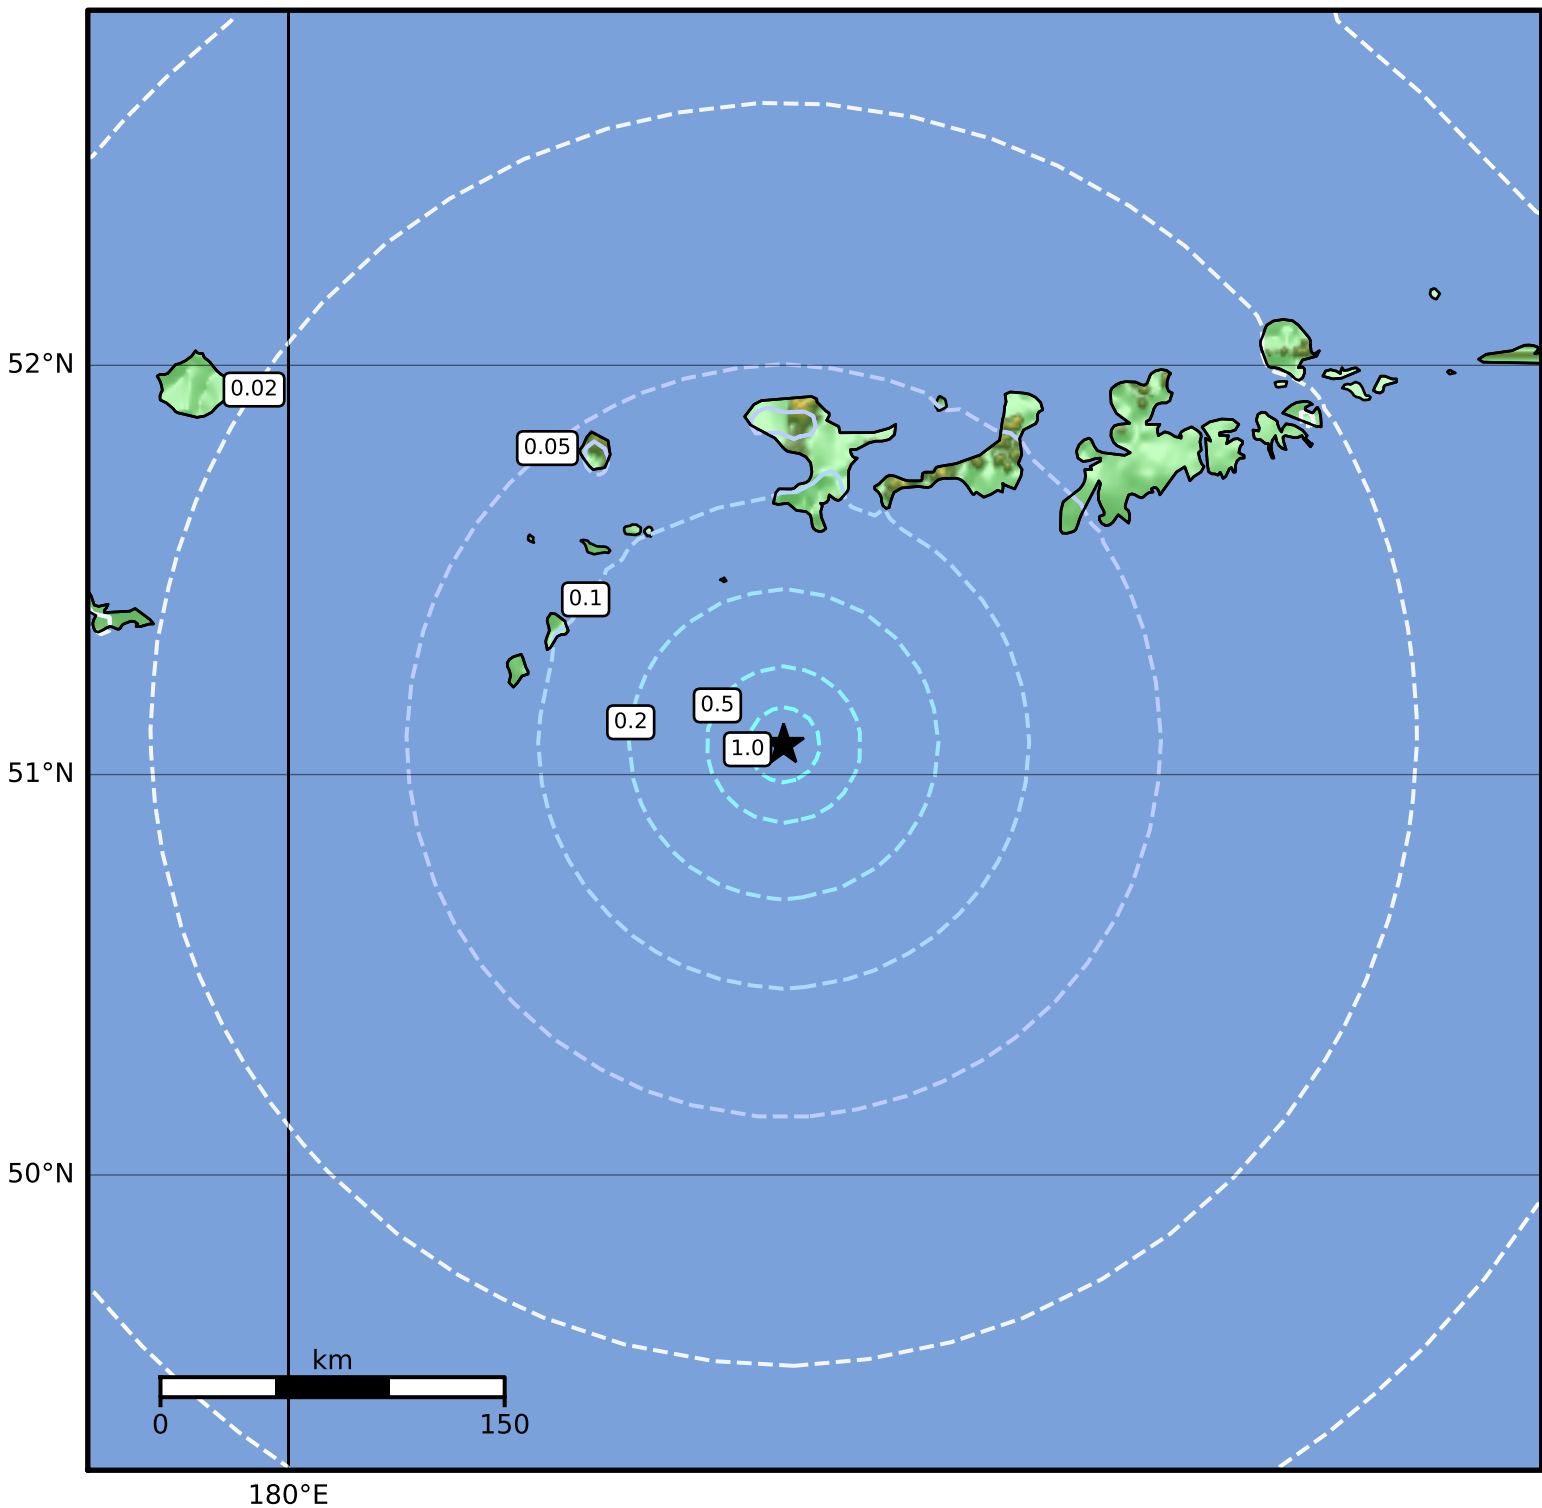

1.0 Second Peak Spectral Acceleration Map Alaska Earthquake Center  
 ShakeMap: 132 km (82 miles) SW of Adak  
 Dec 20, 2023 01:54:11 UTC M4.6 N51.07 W178.06 Depth: 13.2km ID:ak023g9h5w7p

SA(1.0) (%g)	0.1	0.2	0.5	1	2	5	10	20	50	100	200
--------------	-----	-----	-----	---	---	---	----	----	----	-----	-----

Scale based on Worden et al. (2012)

Version 2: Processed 2023-12-20T02:14:52Z

△ Seismic Instrument ○ Reported Intensity

★ Epicenter