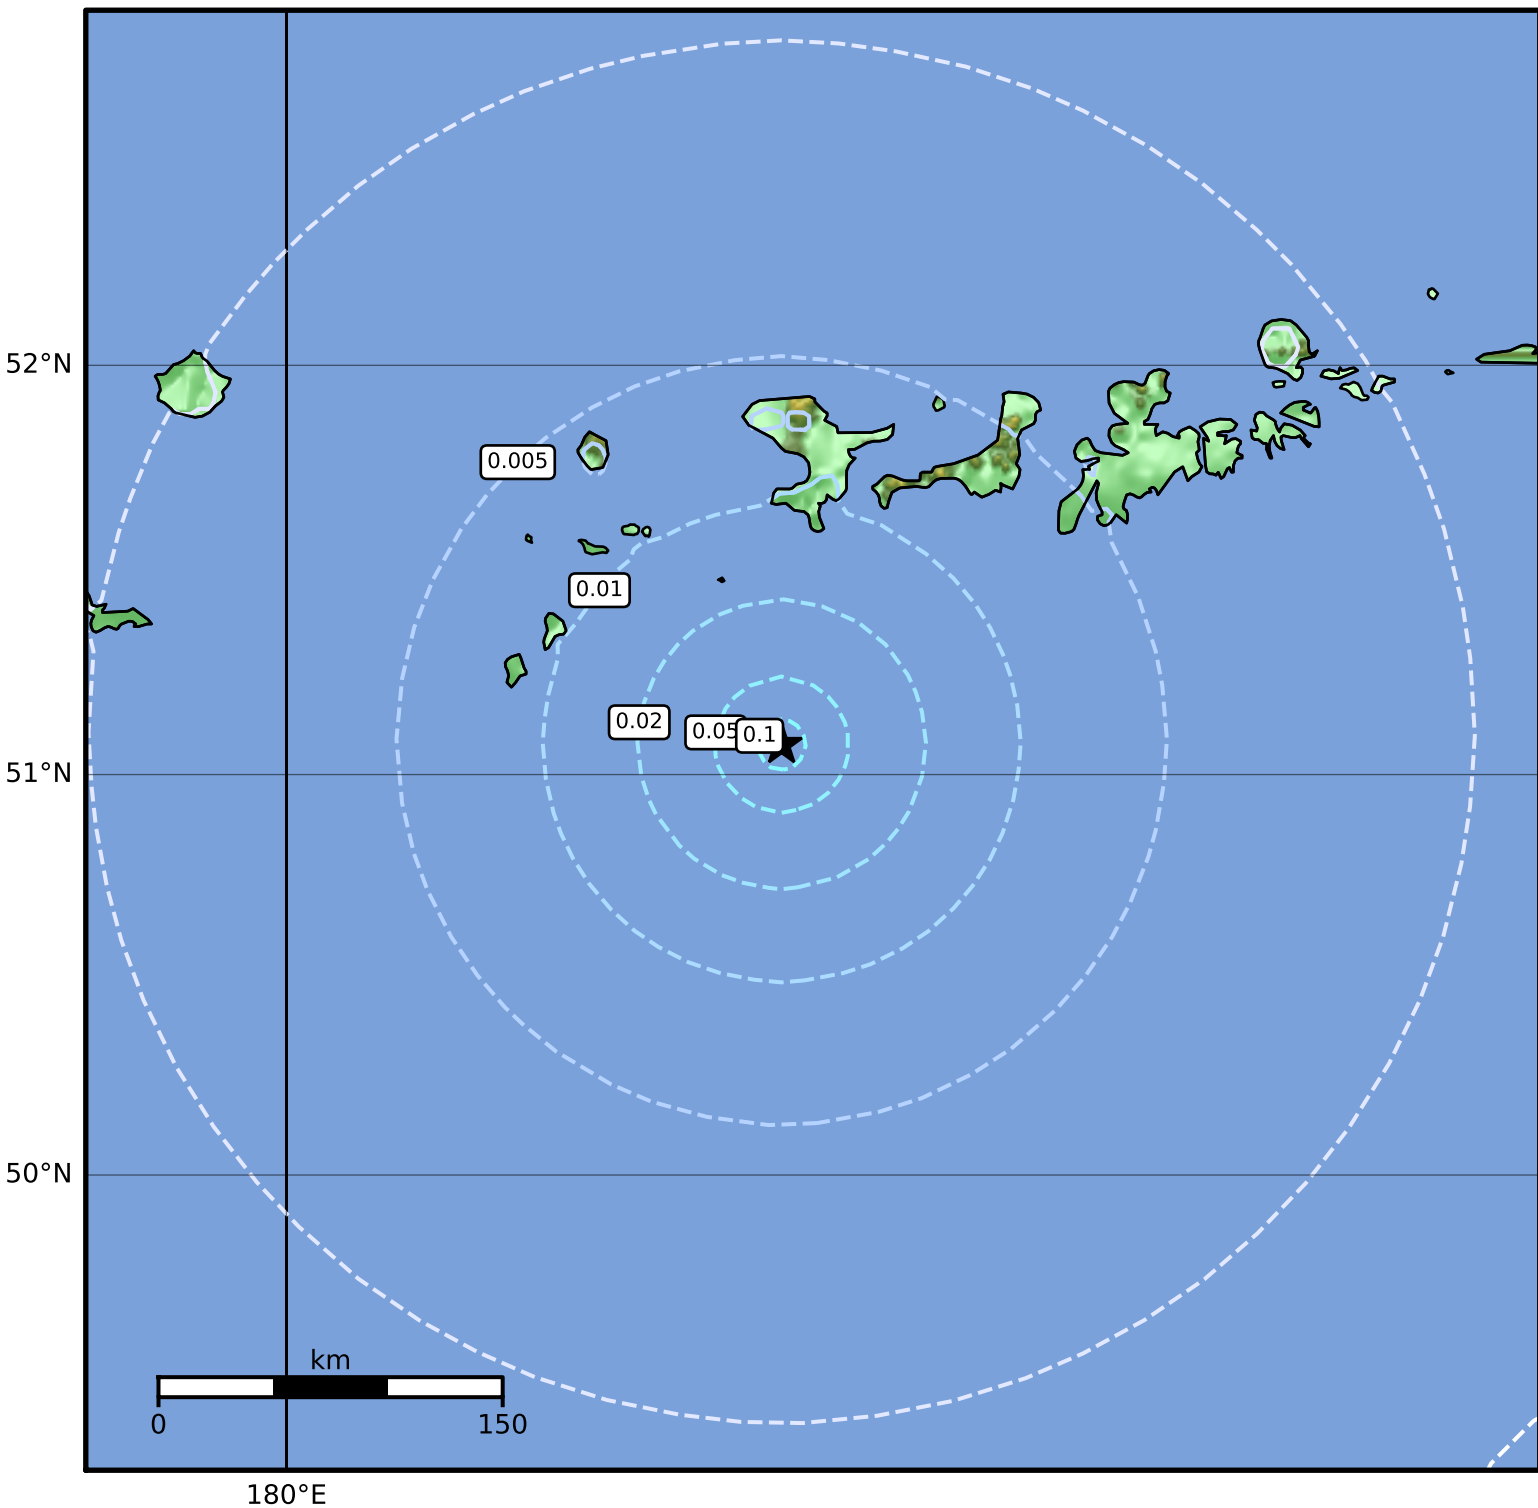

3.0 Second Peak Spectral Acceleration Map Alaska Earthquake Center
 ShakeMap: 132 km (82 miles) SW of Adak
 Dec 20, 2023 01:54:11 UTC M4.6 N51.07 W178.06 Depth: 13.2km ID:ak023g9h5w7p

SA(3.0) (%g)	0.1	0.2	0.5	1	2	5	10	20	50
--------------	-----	-----	-----	---	---	---	----	----	----

Scale based on Worden et al. (2012)

Version 2: Processed 2023-12-20T02:14:52Z

△ Seismic Instrument ○ Reported Intensity

★ Epicenter