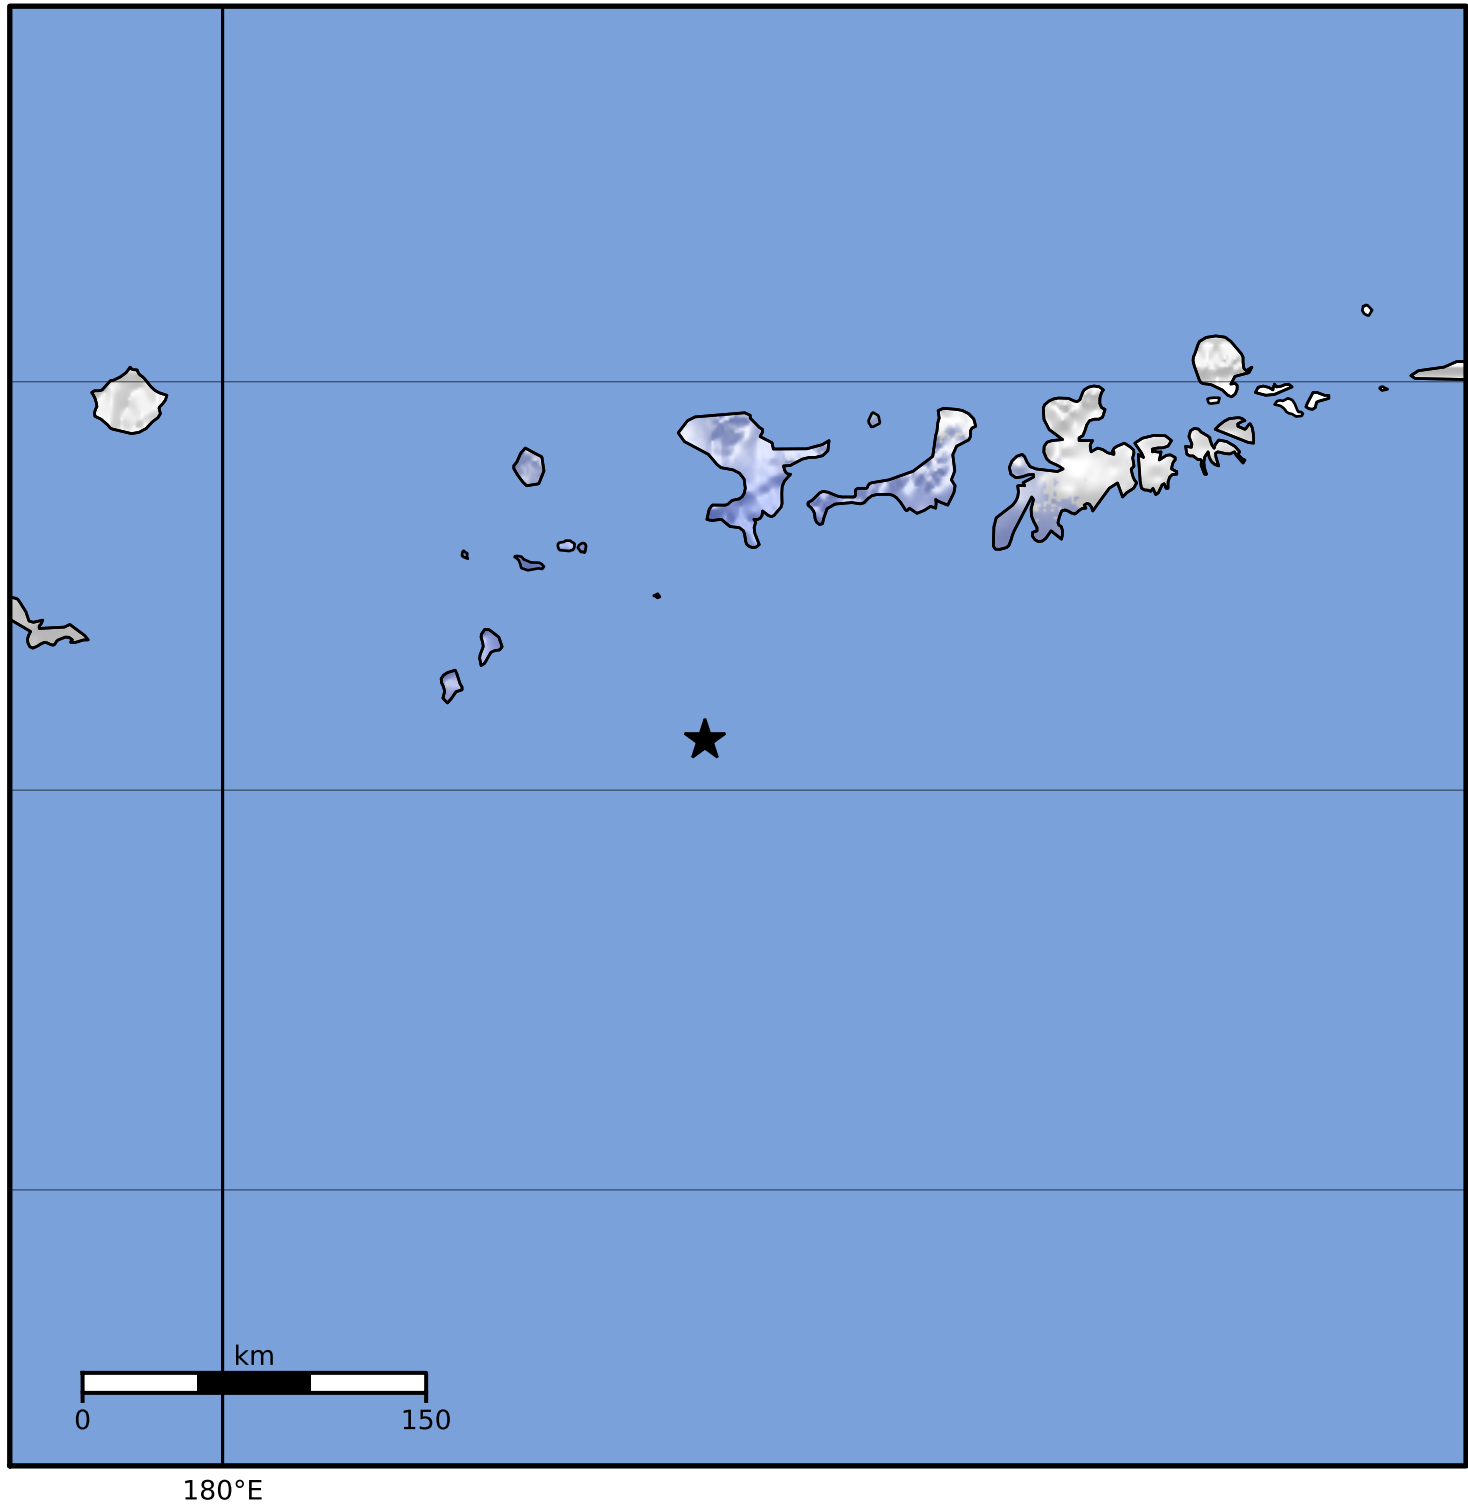

Macroseismic Intensity Map Alaska Earthquake Center
 ShakeMap: 131 km (81 miles) SW of Adak
 Dec 20, 2023 02:04:50 UTC M4.2 N51.12 W178.11 Depth: 19.1km ID:ak023g9hgozq

SHAKING	Not felt	Weak	Light	Moderate	Strong	Very strong	Severe	Violent	Extreme
DAMAGE	None	None	None	Very light	Light	Moderate	Moderate/heavy	Heavy	Very heavy
PGA(%g)	<0.0464	0.297	2.76	6.2	11.5	21.5	40.1	74.7	>139
PGV(cm/s)	<0.0215	0.135	1.41	4.65	9.64	20	41.4	85.8	>178
INTENSITY	I	II-III	IV	V	VI	VII	VIII	IX	X+

Scale based on Worden et al. (2012)

Version 2: Processed 2023-12-20T02:21:43Z

△ Seismic Instrument ○ Reported Intensity

★ Epicenter