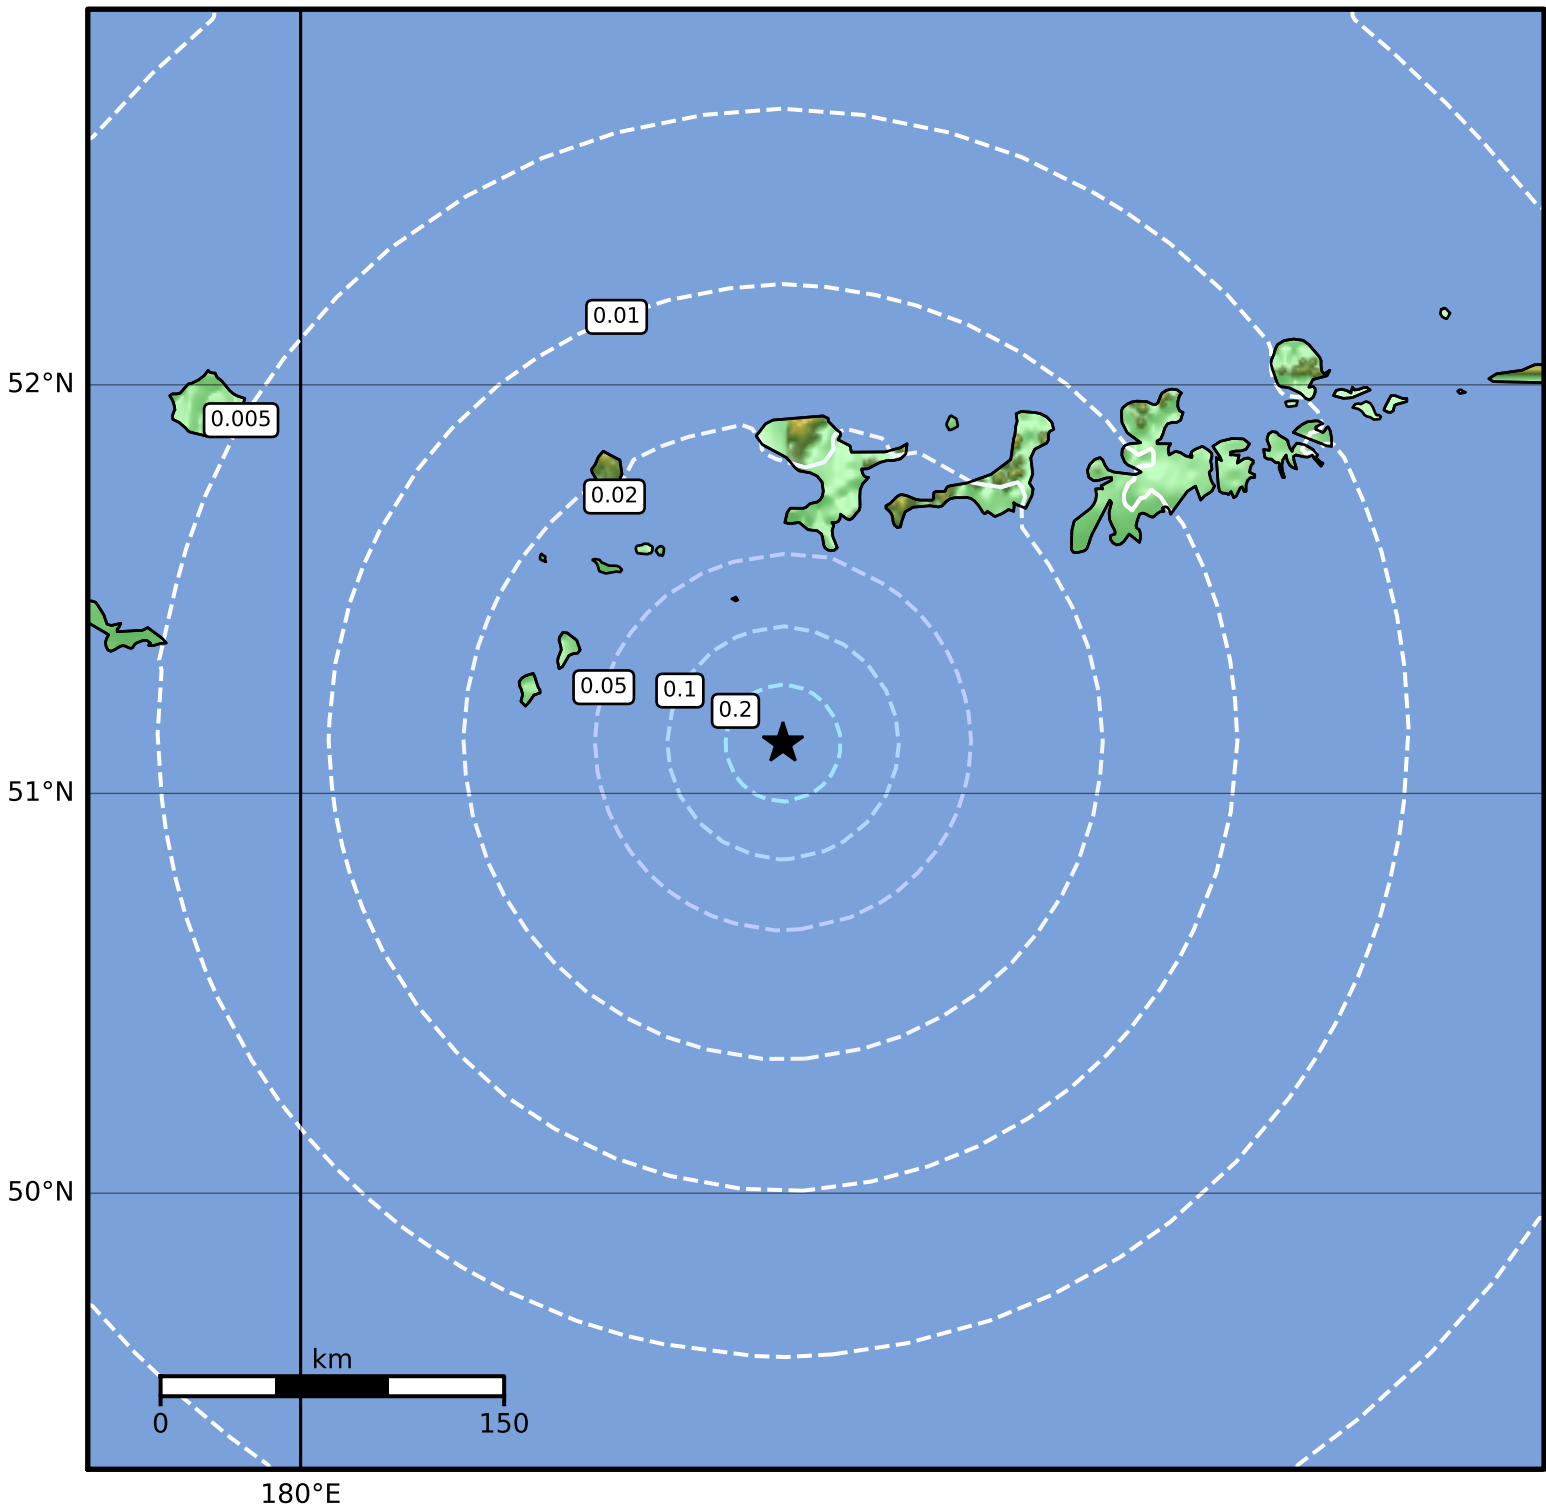

1.0 Second Peak Spectral Acceleration Map Alaska Earthquake Center
 ShakeMap: 131 km (81 miles) SW of Adak
 Dec 20, 2023 02:04:50 UTC M4.2 N51.12 W178.11 Depth: 19.1km ID:ak023g9hgozq

SA(1.0) (%g)	0.1	0.2	0.5	1	2	5	10	20	50	100	200
--------------	-----	-----	-----	---	---	---	----	----	----	-----	-----

Scale based on Worden et al. (2012)

Version 2: Processed 2023-12-20T02:21:43Z

△ Seismic Instrument ○ Reported Intensity

★ Epicenter