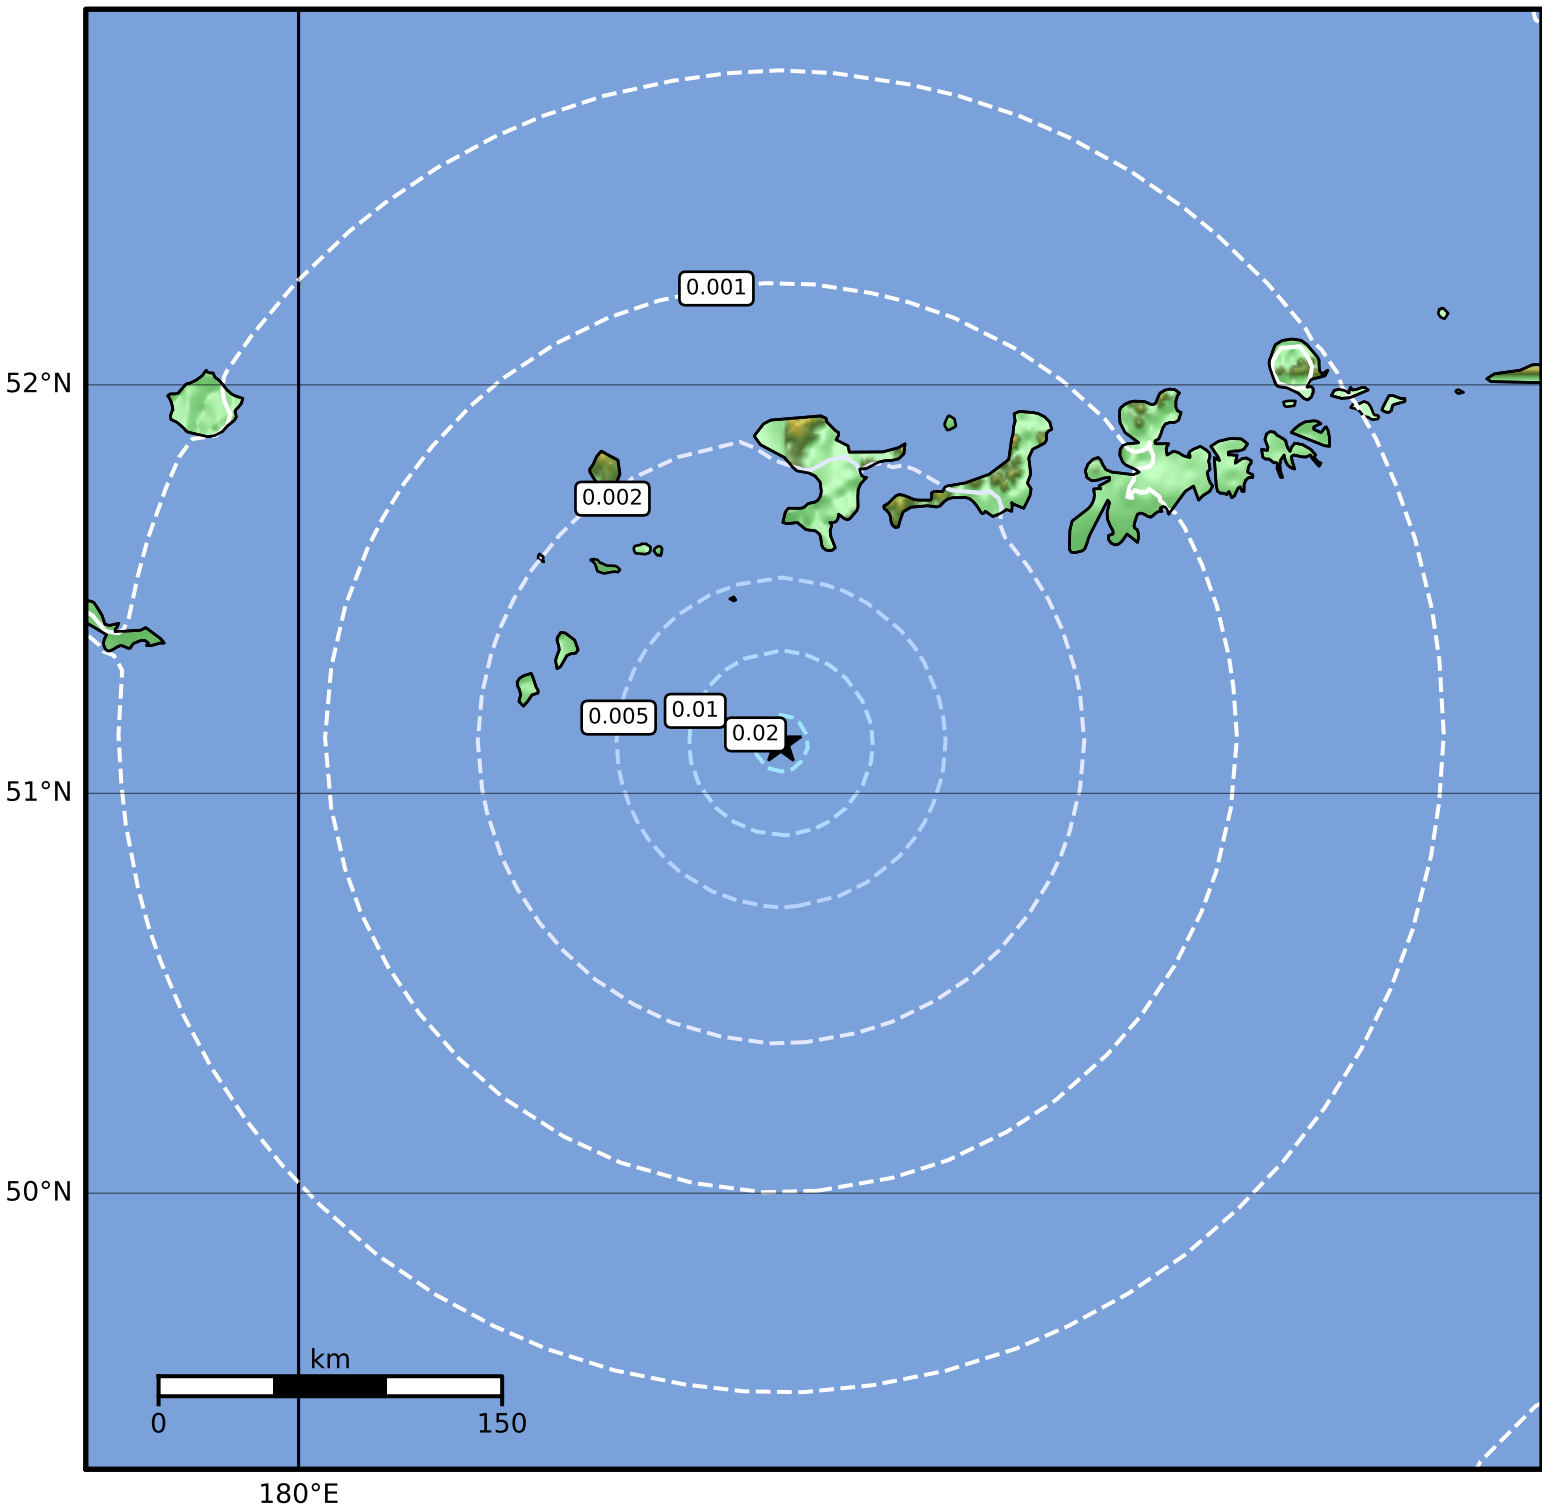

3.0 Second Peak Spectral Acceleration Map Alaska Earthquake Center
 ShakeMap: 131 km (81 miles) SW of Adak
 Dec 20, 2023 02:04:50 UTC M4.2 N51.12 W178.11 Depth: 19.1km ID:ak023g9hgozq

SA(3.0) (%g)	0.1	0.2	0.5	1	2	5	10	20	50
--------------	-----	-----	-----	---	---	---	----	----	----

Scale based on Worden et al. (2012)

Version 2: Processed 2023-12-20T02:21:43Z

△ Seismic Instrument ○ Reported Intensity

★ Epicenter