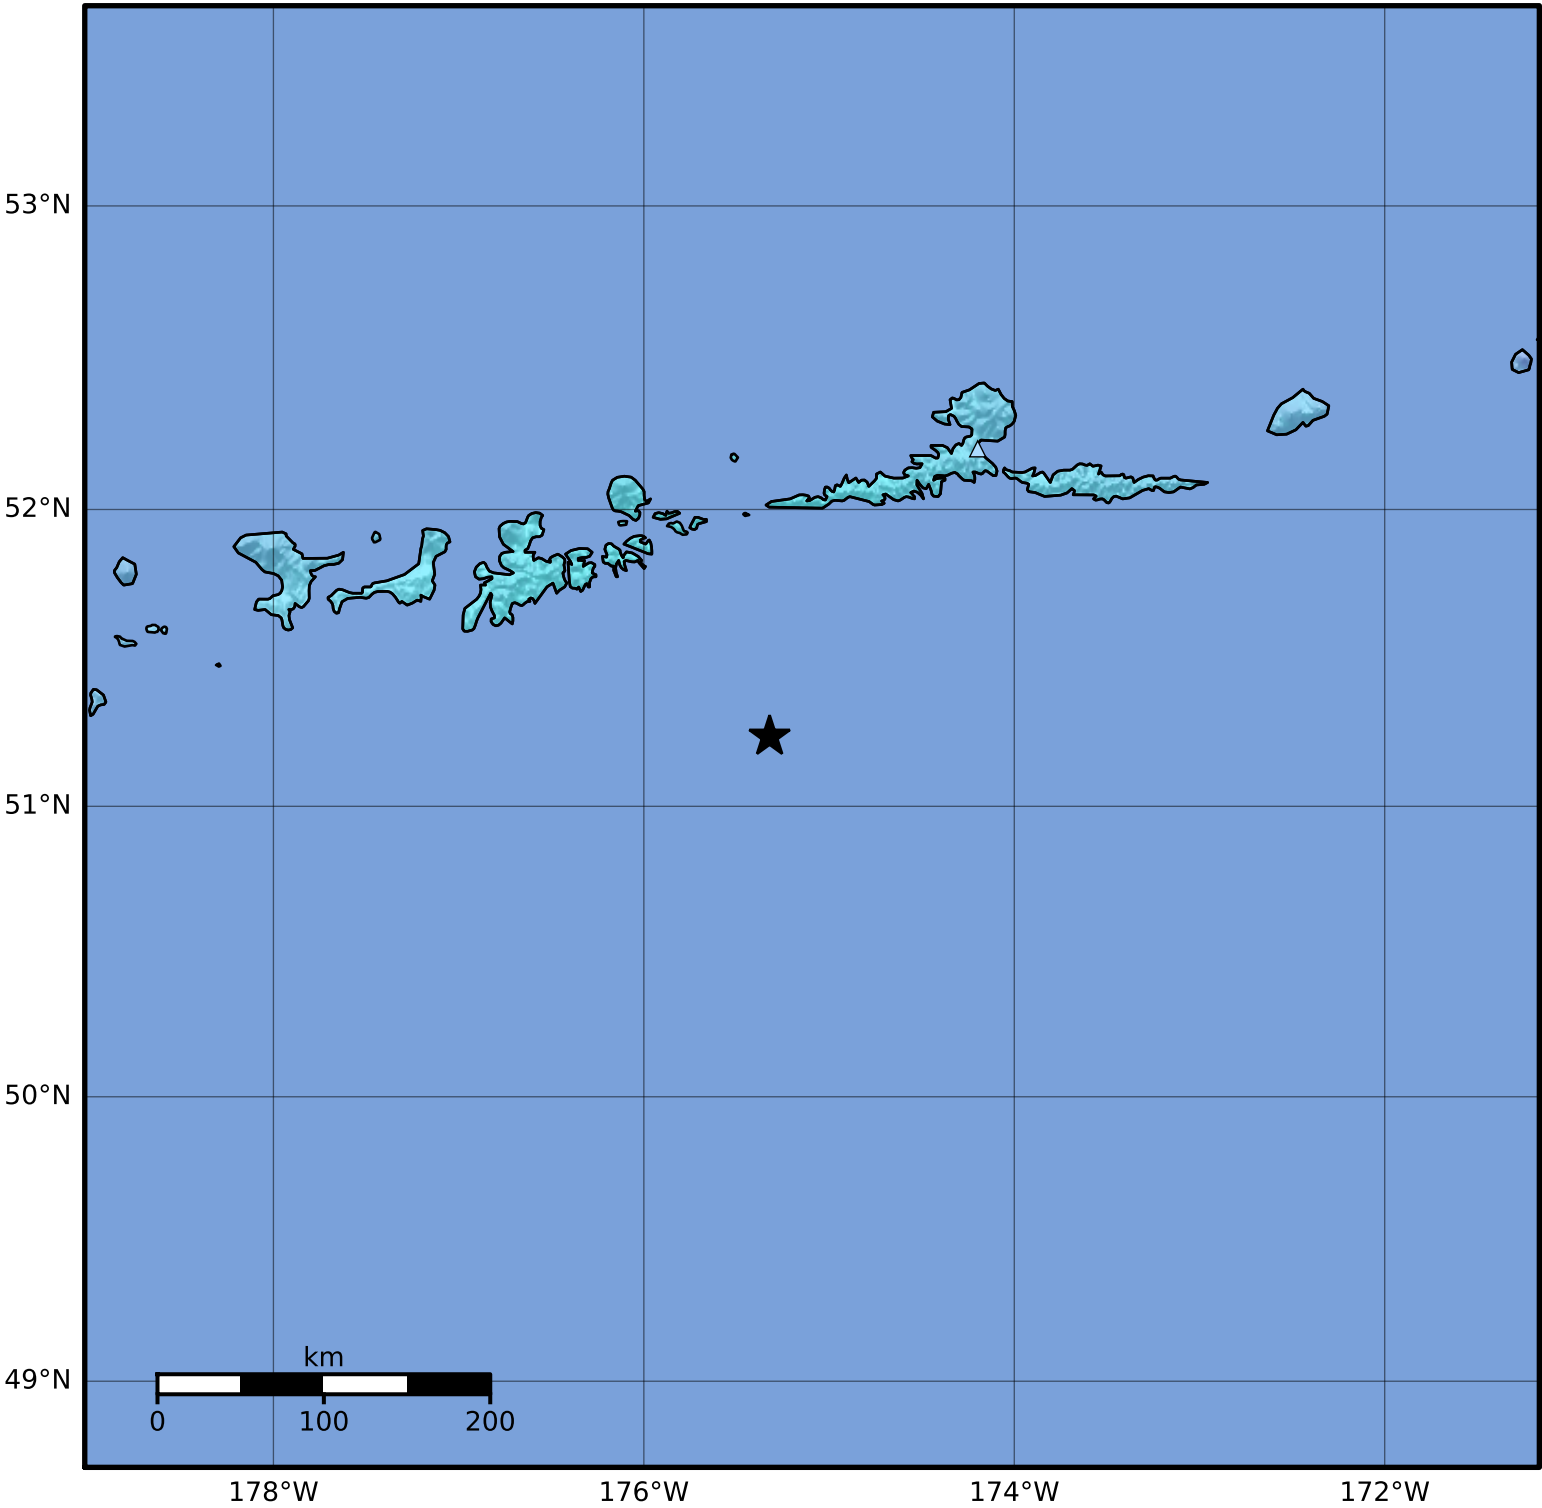

Macroseismic Intensity Map Alaska Earthquake Center
 ShakeMap: 116 km (72 miles) SE of Adak
 Dec 21, 2023 14:55:57 UTC M6.1 N51.24 W175.32 Depth: 19.7km ID:ak023gbcg6o5

SHAKING	Not felt	Weak	Light	Moderate	Strong	Very strong	Severe	Violent	Extreme
DAMAGE	None	None	None	Very light	Light	Moderate	Moderate/heavy	Heavy	Very heavy
PGA(%g)	<0.0464	0.297	2.76	6.2	11.5	21.5	40.1	74.7	>139
PGV(cm/s)	<0.0215	0.135	1.41	4.65	9.64	20	41.4	85.8	>178
INTENSITY	I	II-III	IV	V	VI	VII	VIII	IX	X+

Scale based on Worden et al. (2012)

Version 7: Processed 2023-12-21T15:55:09Z

△ Seismic Instrument ○ Reported Intensity

★ Epicenter