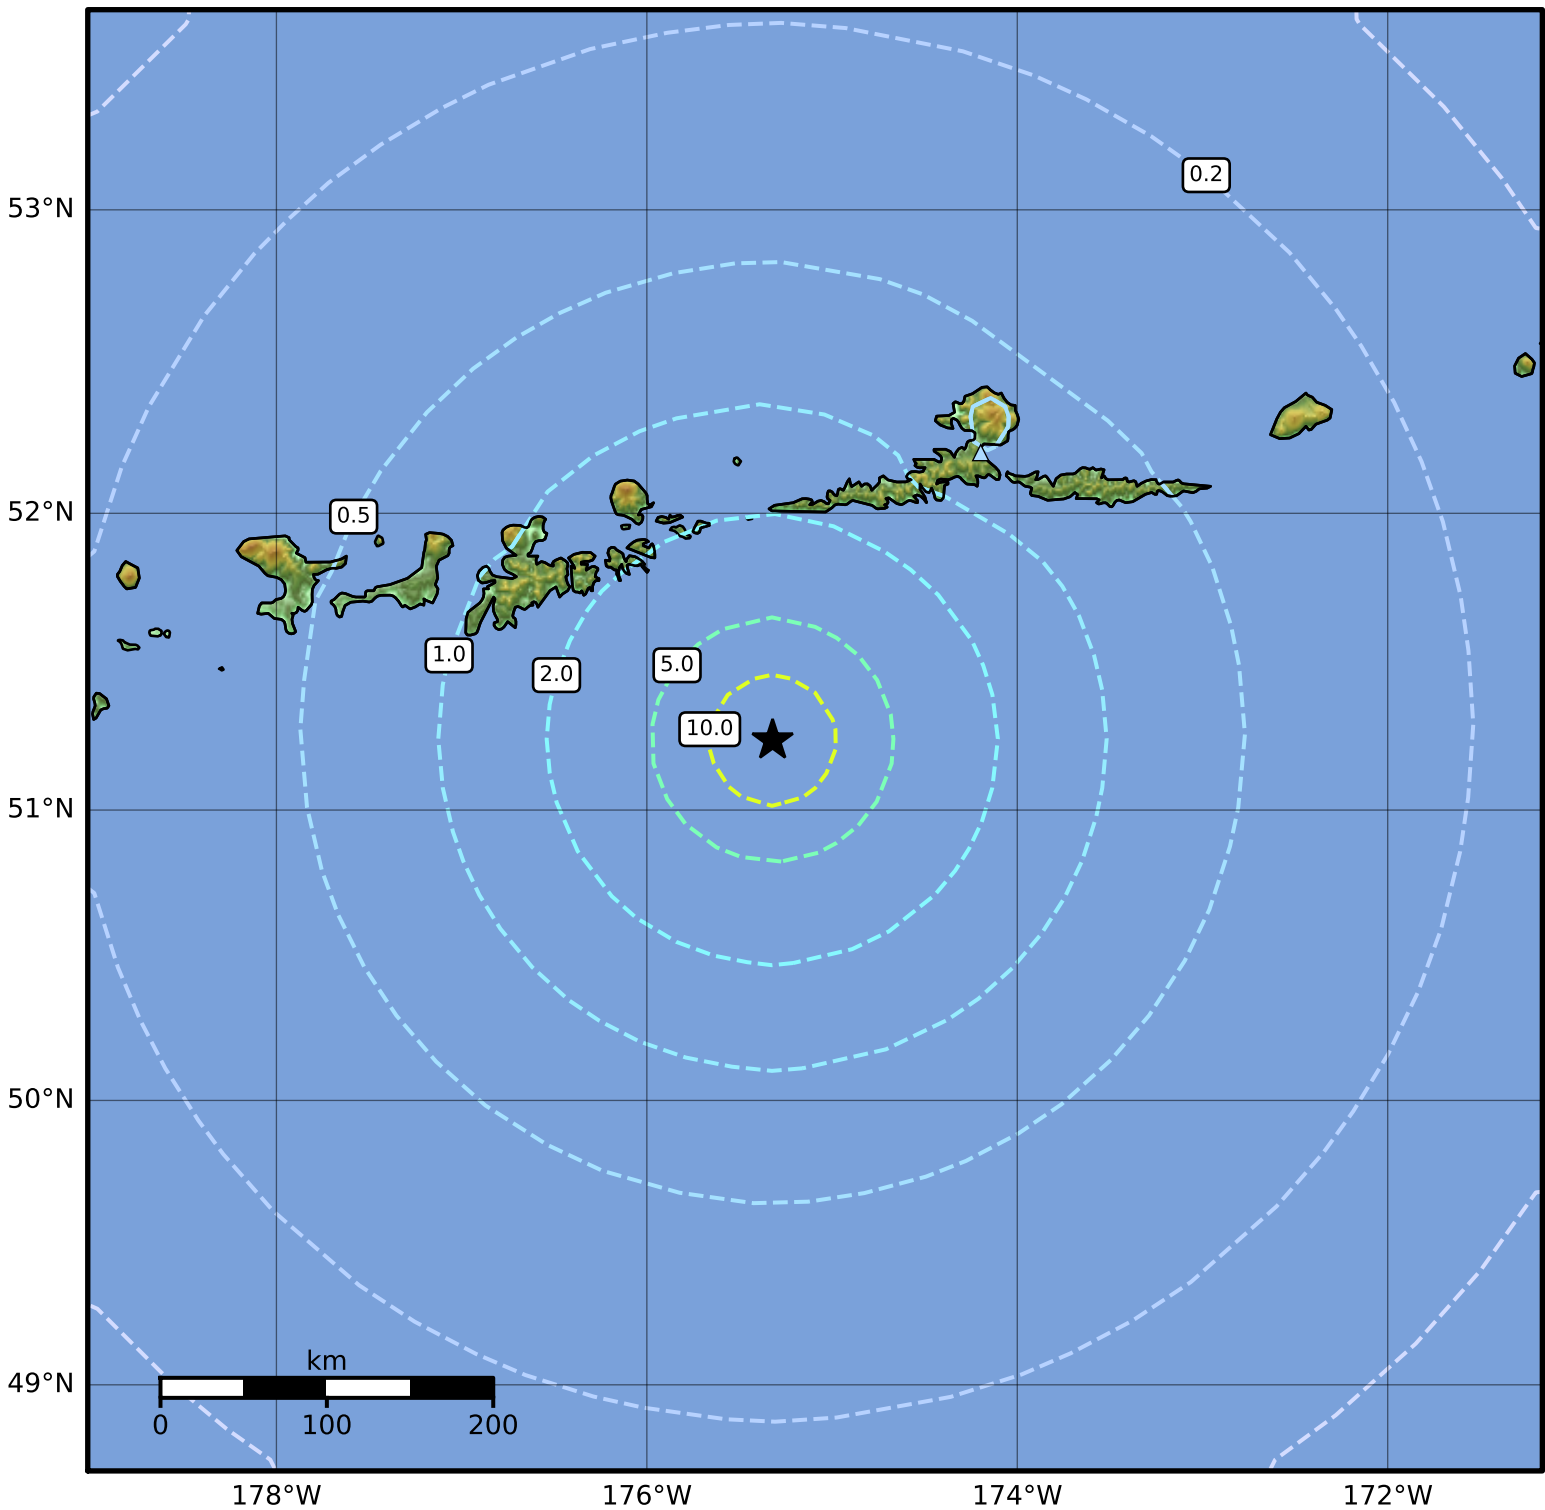

Peak Ground Acceleration Map Alaska Earthquake Center
 ShakeMap: 116 km (72 miles) SE of Adak
 Dec 21, 2023 14:55:57 UTC M6.1 N51.24 W175.32 Depth: 19.7km ID:ak023gbcg6o5

PGA (%g)	0.1	0.2	0.5	1	2	5	10	20	50	100	200
----------	-----	-----	-----	---	---	---	----	----	----	-----	-----

Scale based on Worden et al. (2012)

Version 7: Processed 2023-12-21T15:55:09Z

△ Seismic Instrument ○ Reported Intensity

★ Epicenter